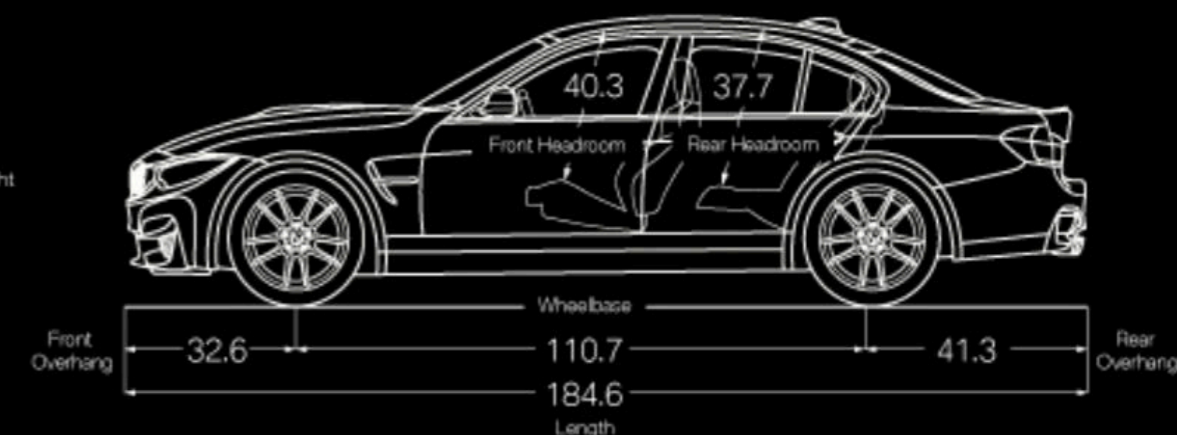

ENGINE	3.0-liter M TwinPower Turbo inline 6-cylinder
OUTPUT @ RPM	425 hp @ 5500-7300 / 406 lb-ft @ 1850-5500
0-60 MPH (sec)¹	3.9 [4.1]
CITY / HIGHWAY / COMBINED MPG	17/24/19 [17/26/20]

All dimensions in technical drawings are given in inches.