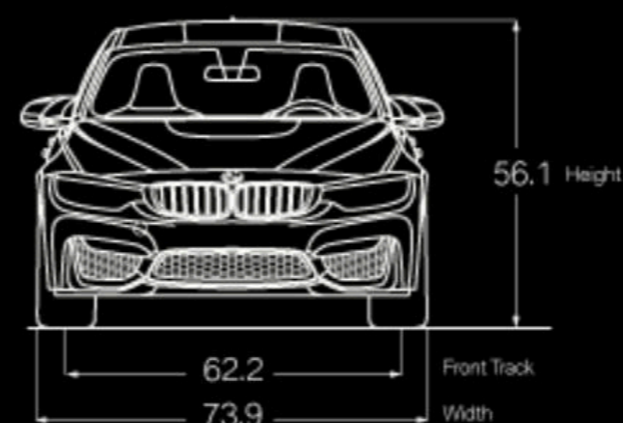

M3 SEDAN

PACKAGES

COMPETITION PACKAGE

20-inch Star Spoke wheels (Style 666M)
(option available)
High-gloss Shadow Line with extended contents
Performance upgrade (+19 hp)
Enhanced sport suspension/damper application
M Dynamic Mode
Enhanced/more-direct Steering
Sport exhaust with black chrome tailpipes

LIGHTING PACKAGE

Adaptive LED Lights
Automatic high beams

¹Active Driving Assistant is not a substitute for the driver's own responsibility in maintaining safe control of the vehicle.

Not all features are available on all models. Get the latest information on standard and optional features, packages and technical specifications. Visit bmwusa.com and select the BMW model of your choice.

M3 SEDAN

TECHNICAL DATA

ENGINE	3.0-liter M TwinPower Turbo inline 6-cylinder
OUTPUT @ RPM	425 hp @ 5500-7300 / 406 lb-ft @ 1850-5500
0-60 MPH (sec) ¹	3.9 [4.1]
CITY / HIGHWAY / COMBINED MPG	17/24/19 [17/26/20]

All dimensions in technical drawings are given in inches.

Figures in [] refer to vehicles with manual transmission. Figures subject to change. Not all packages available in all models. Please visit your BMW Retailer or bmwusa.com for the most up-to-date information.