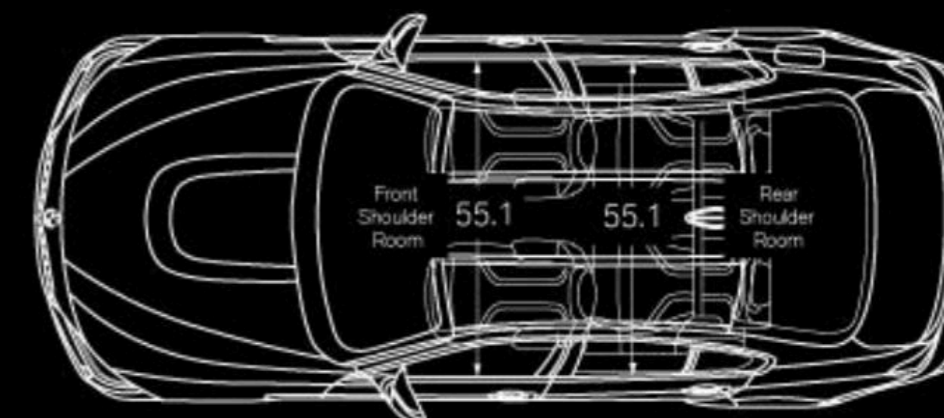

ENGINE	3.0-liter M TwinPower Turbo inline 6-cylinder
OUTPUT @ RPM	425 hp @ 5500-7300 / 406 lb-ft @ 1850-5500
0-60 MPH (sec)¹	3.9 [4.1]
CITY / HIGHWAY / COMBINED MPG	17/24/19 [17/26/20]

All dimensions in technical drawings are given in inches.