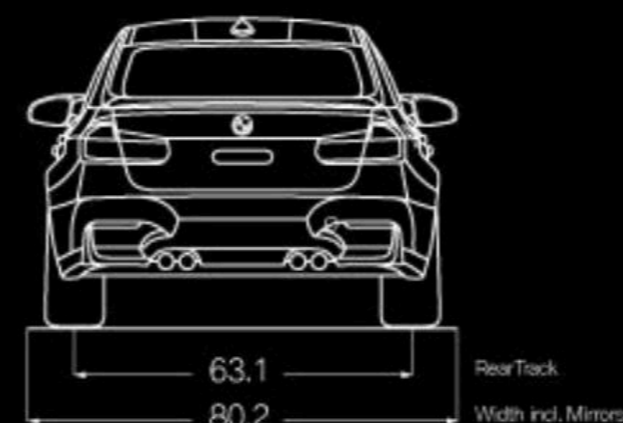

M3 SEDAN

TECHNICAL DATA

ENGINE	3.0-liter M TwinPower Turbo inline 6-cylinder
OUTPUT @ RPM	425 hp @ 5500-7300 / 406 lb-ft @ 1850-5500
0-60 MPH (sec) ¹	3.9 [4.1]
CITY / HIGHWAY / COMBINED MPG	17/24/19 [17/26/20]

All dimensions in technical drawings are given in inches.

Figures in [] refer to vehicles with manual transmission. Figures subject to change. Not all packages available in all models. Please visit your BMW Retailer or bmwusa.com for the most up-to-date information.