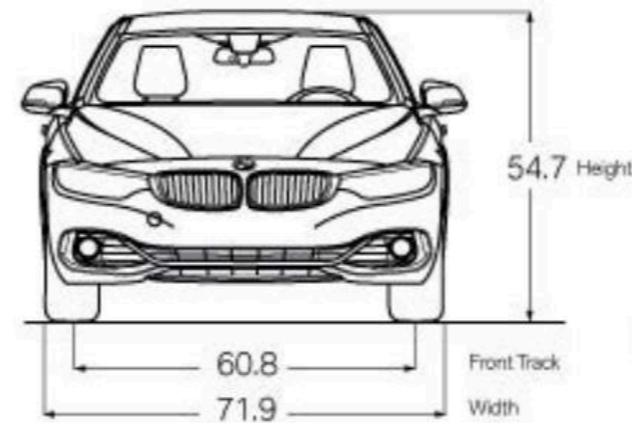

All dimensions in technical drawings are given in inches. Dimensions shown apply to 430i and 430i xDrive Gran Coupe.