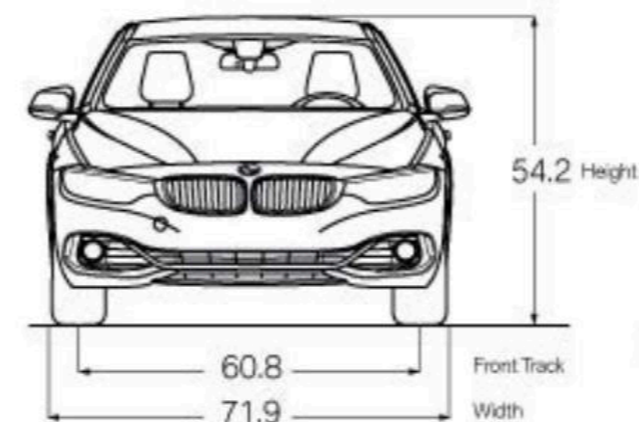

All dimensions in technical drawings are given in inches. Dimensions shown apply to 430i and 430i xDrive Coupe.

Figures in [] refer to vehicles with manual transmission. Figures subject to change. Not all packages available in all models. Please visit your BMW Retailer or bmwusa.com for the most up-to-date information.