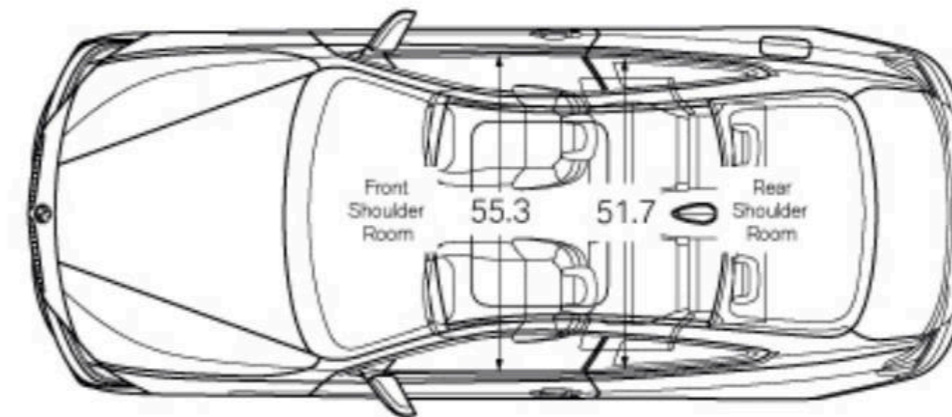

All dimensions in technical drawings are given in inches. Dimensions shown apply to 430i and 430i xDrive Coupe.

Figures in [] refer to vehicles with manual transmission. Figures subject to change. Not all packages available in all models. Please visit your BMW Retailer or bmwusa.com for the most up-to-date information.