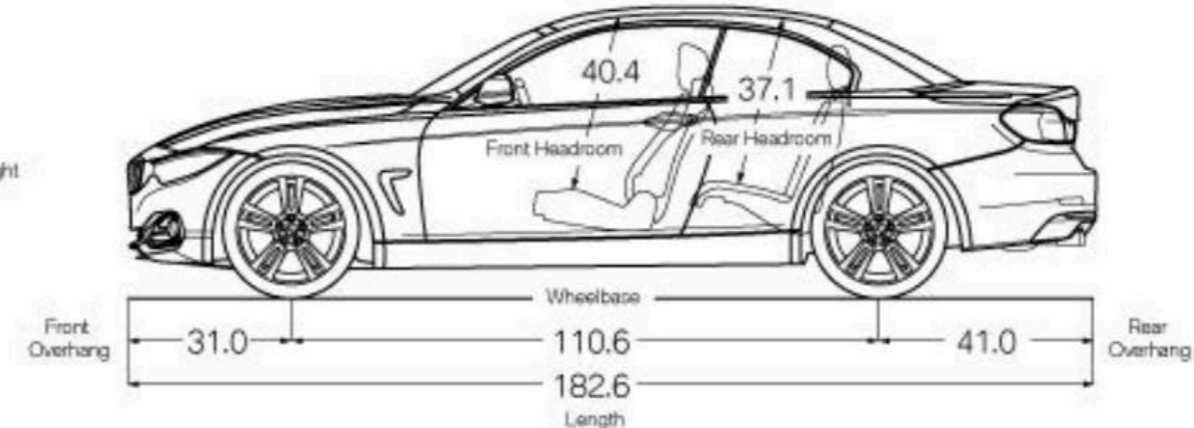

All dimensions in technical drawings are given in inches. Dimensions shown apply to 430i and 430i xDrive Convertible.