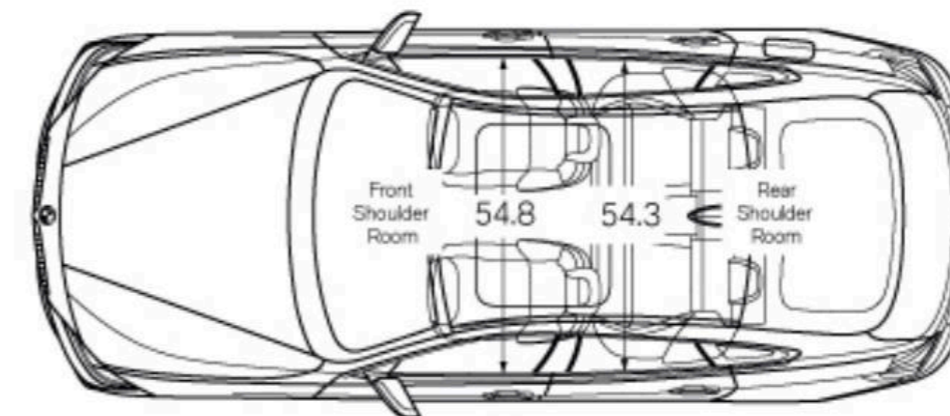

All dimensions in technical drawings are given in inches. Dimensions shown apply to 430i and 430i xDrive Gran Coupe.

Figures in [] refer to vehicles with manual transmission. Figures subject to change. Not all packages available in all models. Please visit your BMW Retailer or bmwusa.com for the most up-to-date information.