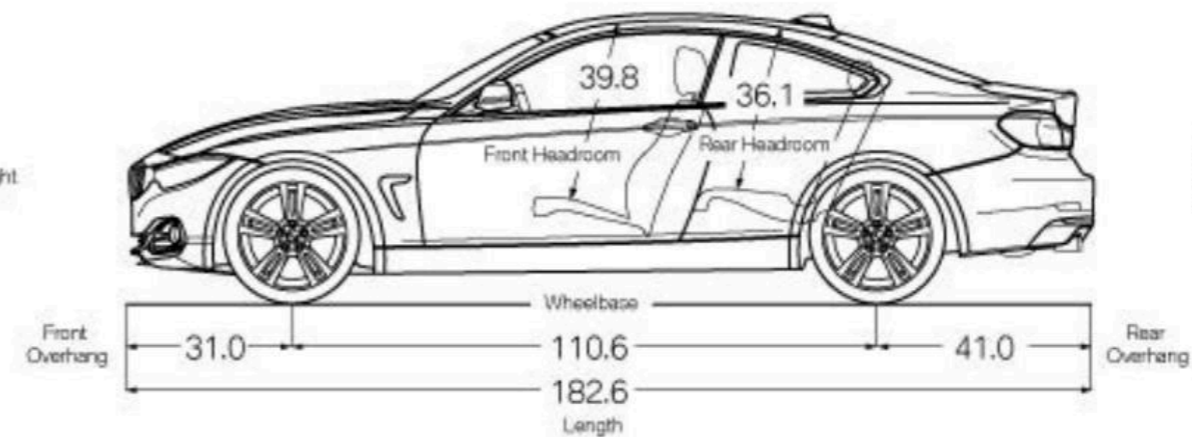

All dimensions in technical drawings are given in inches. Dimensions shown apply to 430i and 430i xDrive Coupe.