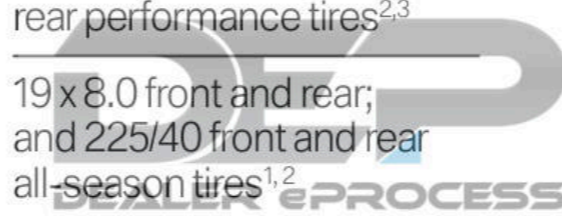

4 SERIES GRAN COUPE

WHEELS / TIRES

18 x 8.0 front and rear; and 225/45 front and rear all-season tires^{1,2}

18 x 8.0 front, 18 x 8.5 rear; and 225/45 front and 255/40 rear run-flat performance tires^{2,3}

19 x 8.0 front and 19 x 8.5 rear; and 225/40 front and 255/35 rear performance tires^{2,3}

18 x 8.0 front and 18 x 8.5 rear; and 225/45 front and 255/40 rear performance tires

18 x 8.0 front and rear; and 225/45 front and rear all-season tires^{1,2}

19 x 8.0 front and 19 x 8.5 rear; and 225/40 front and 255/35 rear performance tires^{2,3}

19 x 8.0 front and 19 x 8.5 rear; and 225/40 front and 255/35 rear performance tires^{2,3}

19 x 8.0 front and 19 x 8.5 rear; and 225/40 front and 255/35 rear performance tires^{2,3}

19 x 8.0 front and rear; and 225/40 front and rear all-season tires^{1,2}

¹ Does not come equipped with spare wheel and tire.

² Driving over rough or damaged road surfaces, as well as debris, curbs and other obstacles, can cause serious damage to wheels, tires and suspension parts. This is more likely to occur with low-profile tires, which provide less cushioning between the wheel and the road. Be careful to avoid road hazards and reduce your speed, especially if your vehicle is equipped with low-profile tires.

³ Performance tires include Mobility Kit; not recommended for driving in ice and snow conditions.

Not all features are available on all models. Get the latest information on standard and optional features, packages and technical specifications. Visit bmwusa.com and select the BMW model of your choice.