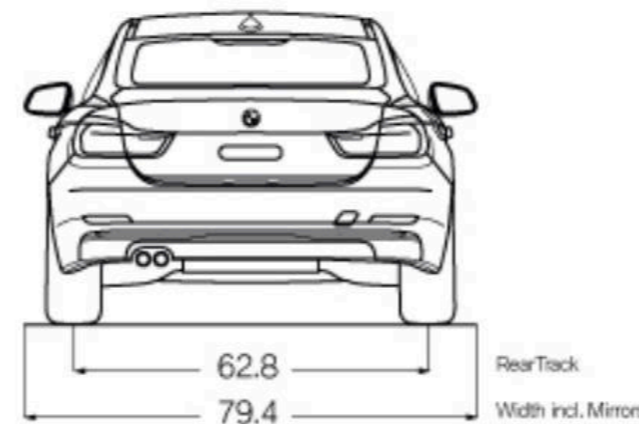

All dimensions in technical drawings are given in inches. Dimensions shown apply to 430i and 430i xDrive Coupe.

Figures in [] refer to vehicles with manual transmission. Figures subject to change. Not all packages available in all models. Please visit your BMW Retailer or bmwusa.com for the most up-to-date information.