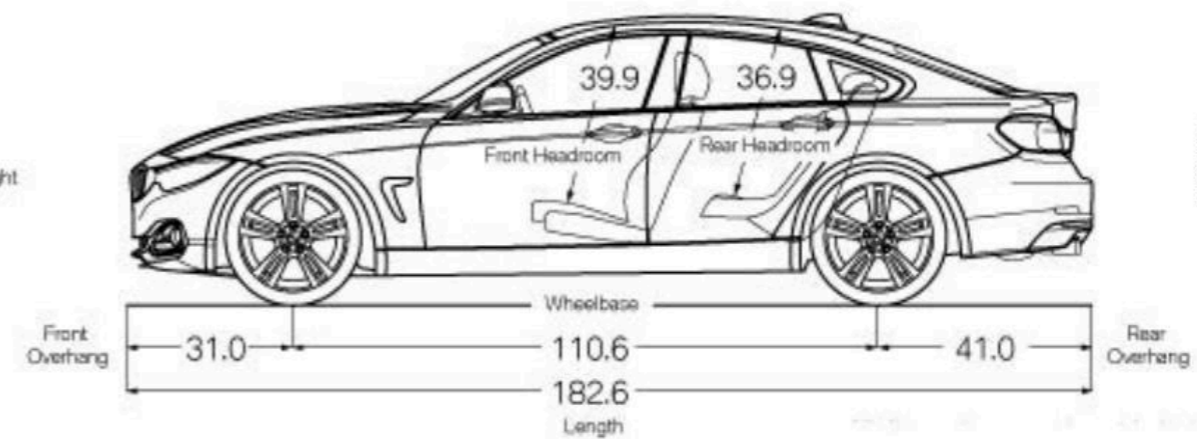

All dimensions in technical drawings are given in inches. Dimensions shown apply to 430i and 430i xDrive Gran Coupe.