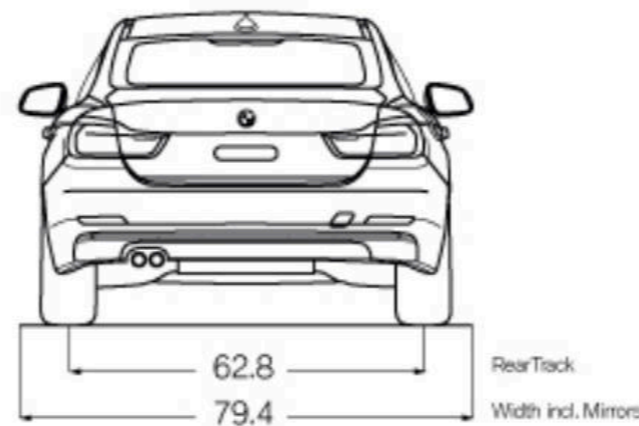

All dimensions in technical drawings are given in inches. Dimensions shown apply to 430i and 430i xDrive Gran Coupe.

Figures in [] refer to vehicles with manual transmission. Figures subject to change. Not all packages available in all models. Please visit your BMW Retailer or bmwusa.com for the most up-to-date information.