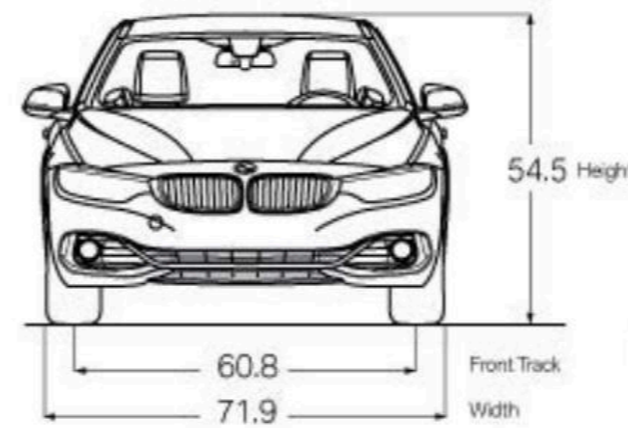

All dimensions in technical drawings are given in inches. Dimensions shown apply to 430i and 430i xDrive Convertible.