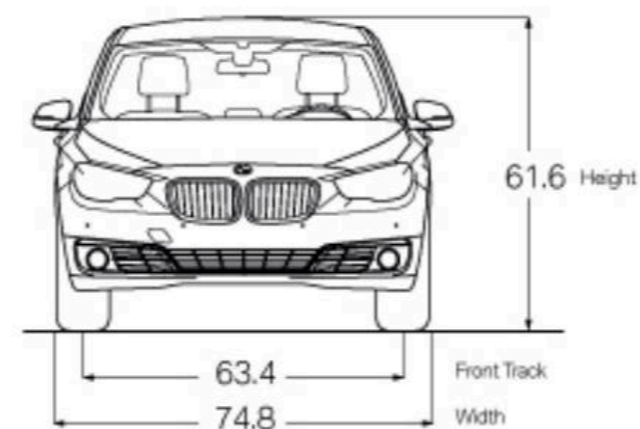

All dimensions in technical drawings are given in inches. Dimensions shown apply to 535i and 535i xDrive Gran Turismo.

Figures subject to change. Not all packages available in all models. Please visit your BMW Retailer or bmwusa.com for the most up-to-date information.

¹BMW AG preliminary test results. Actual acceleration results may vary, depending on specification of vehicle; road and environmental conditions; testing procedures and driving style. These results should be used for comparison only and verification should not be attempted on public roads. BMW urges you to obey all posted speed laws and always wear safety belts.

Not all features are available on all models. Get the latest information on standard and optional features, packages and technical specifications. Visit bmwusa.com and select the BMW model of your choice.