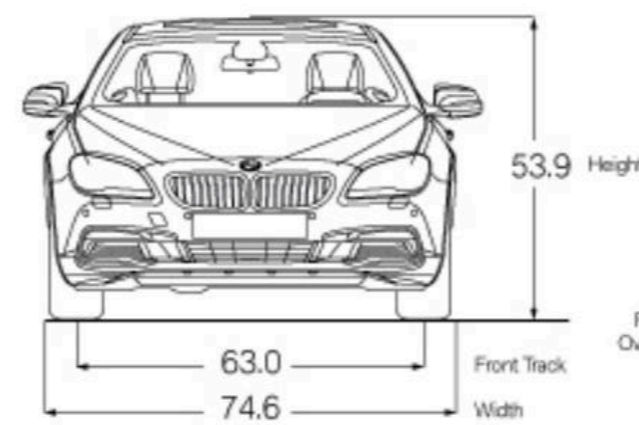

All dimensions in technical drawings are given in inches. Dimensions shown apply to 650i and 650i xDrive Coupe.