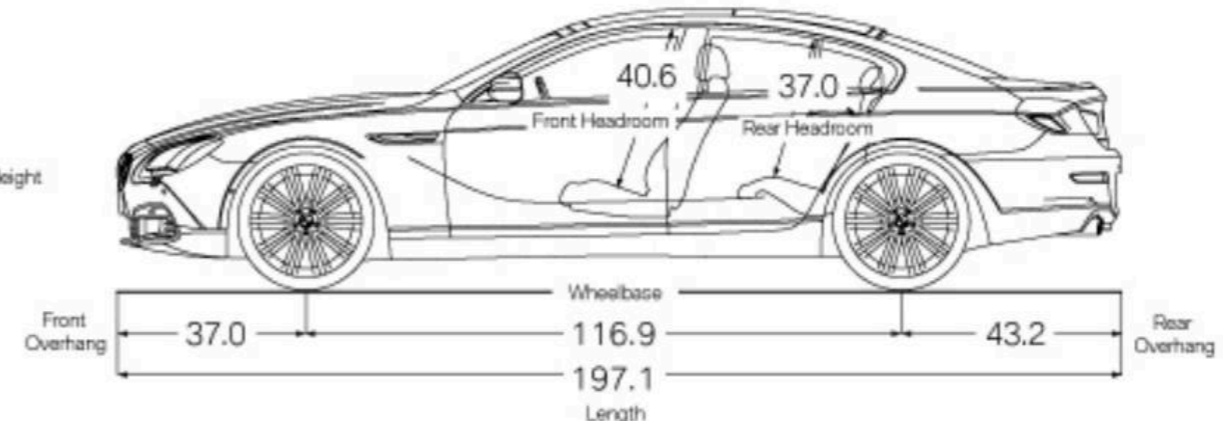

All dimensions in technical drawings are given in inches. Dimensions shown apply to 640i and 640i xDrive Gran Coupe.

Figures subject to change. Not all packages available in all models. Please visit your BMW Retailer or bmwusa.com for the most up-to-date information.

¹BMW AG preliminary test results. Actual acceleration results may vary, depending on specification of vehicle; road and environmental conditions; testing procedures and driving style. These results should be used for comparison only and verification should not be attempted on public roads. BMW urges you to obey all posted speed laws and always wear safety belts.

Not all features are available on all models. Get the latest information on standard and optional features, packages and technical specifications. Visit bmwusa.com and select the BMW model of your choice.