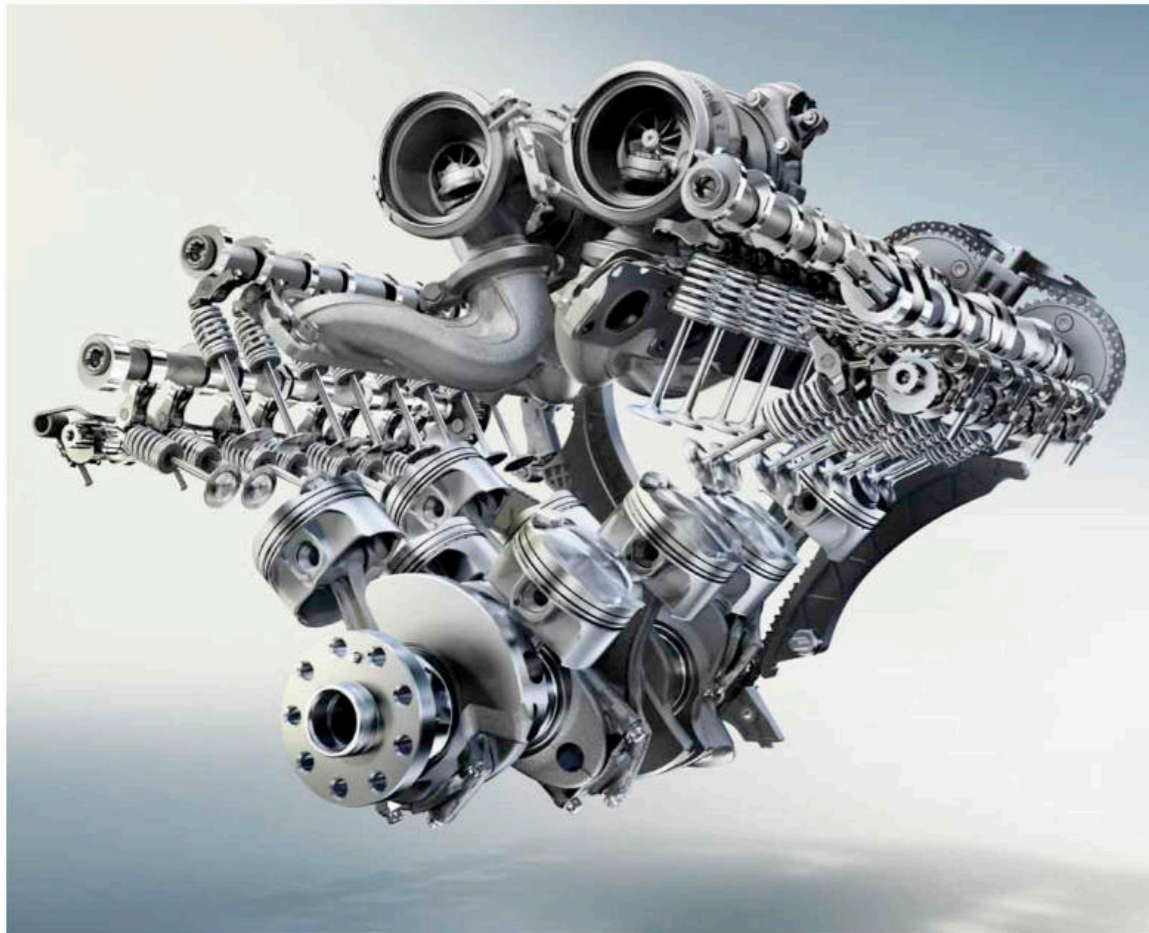

6 SERIES CONVERTIBLE

TECHNICAL DATA

	640i	640i xDrive	650i	650i xDrive
ENGINE	3.0-liter Twinpower Turbo inline 6-cylinder 315 hp @ 5800 / 330 @ 1300-4500		4.4-liter Twinpower Turbo V-8 445 hp @ 5500 / 480 @ 2000-4500	
OUTPUT @ RPM				
0-60 MPH (sec)¹	5.4	5.3	4.5	4.4
CITY / HIGHWAY / COMBINED MPG	23/20/29	19/28/22	17/24/19	15/24/18