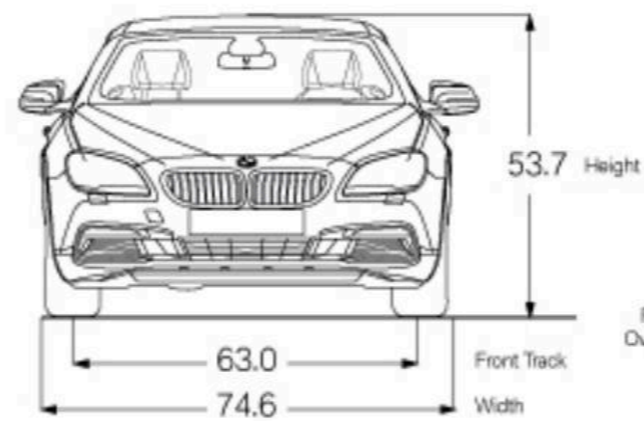

All dimensions in technical drawings are given in inches. Dimensions shown apply to 640i and 640i xDrive Convertible.