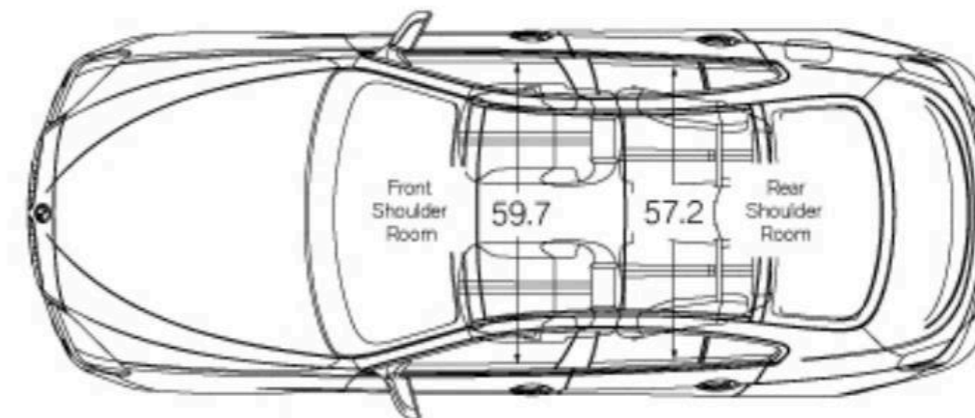

All dimensions in technical drawings are given in inches. Dimensions shown apply to 640i and 640i xDrive Gran Coupe.

Figures subject to change. Not all packages available in all models. Please visit your BMW Retailer or bmwusa.com for the most up-to-date information.

¹BMW AG preliminary test results. Actual acceleration results may vary, depending on specification of vehicle; road and environmental conditions; testing procedures and driving style. These results should be used for comparison only and verification should not be attempted on public roads. BMW urges you to obey all posted speed laws and always wear safety belts.

Not all features are available on all models. Get the latest information on standard and optional features, packages and technical specifications. Visit bmwusa.com and select the BMW model of your choice.