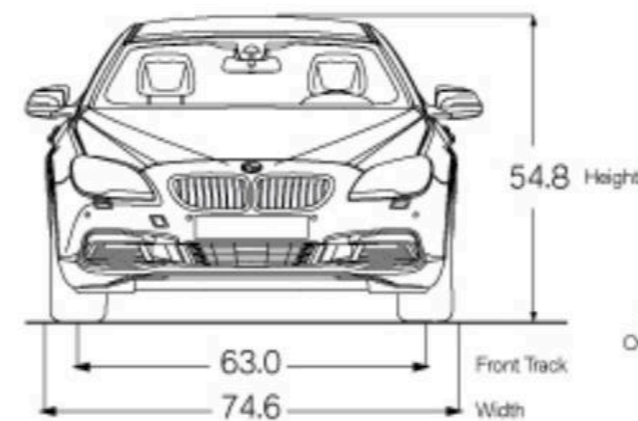

All dimensions in technical drawings are given in inches. Dimensions shown apply to 640i and 640i xDrive Gran Coupe.

Figures subject to change. Not all packages available in all models. Please visit your BMW Retailer or bmwusa.com for the most up-to-date information.

¹BMW AG preliminary test results. Actual acceleration results may vary, depending on specification of vehicle; road and environmental conditions; testing procedures and driving style. These results should be used for comparison only and verification should not be attempted on public roads. BMW urges you to obey all posted speed laws and always wear safety belts.

Not all features are available on all models. Get the latest information on standard and optional features, packages and technical specifications. Visit bmwusa.com and select the BMW model of your choice.