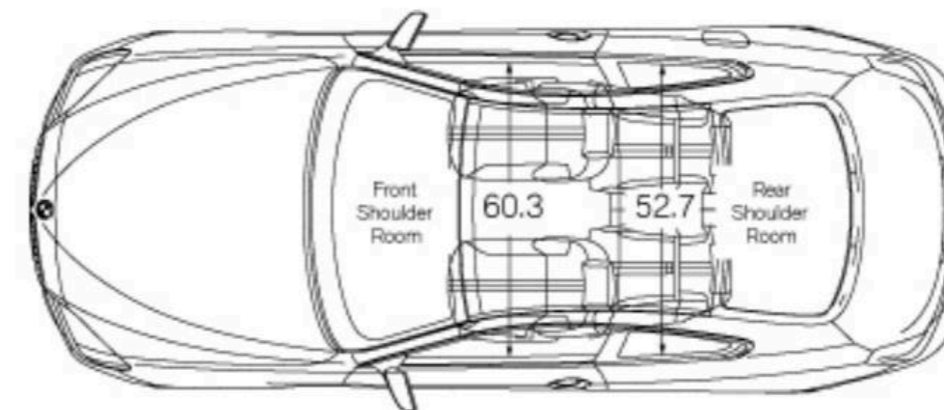

Figures subject to change. Not all packages available in all models. Please visit your BMW Retailer or bmwusa.com for the most up-to-date information.

¹BMW AG preliminary test results. Actual acceleration results may vary, depending on specification of vehicle; road and environmental conditions; testing procedures and driving style. These results should be used for comparison only and verification should not be attempted on public roads. BMW urges you to obey all posted speed laws and always wear safety belts.

Not all features are available on all models. Get the latest information on standard and optional features, packages and technical specifications. Visit bmwusa.com and select the BMW model of your choice.