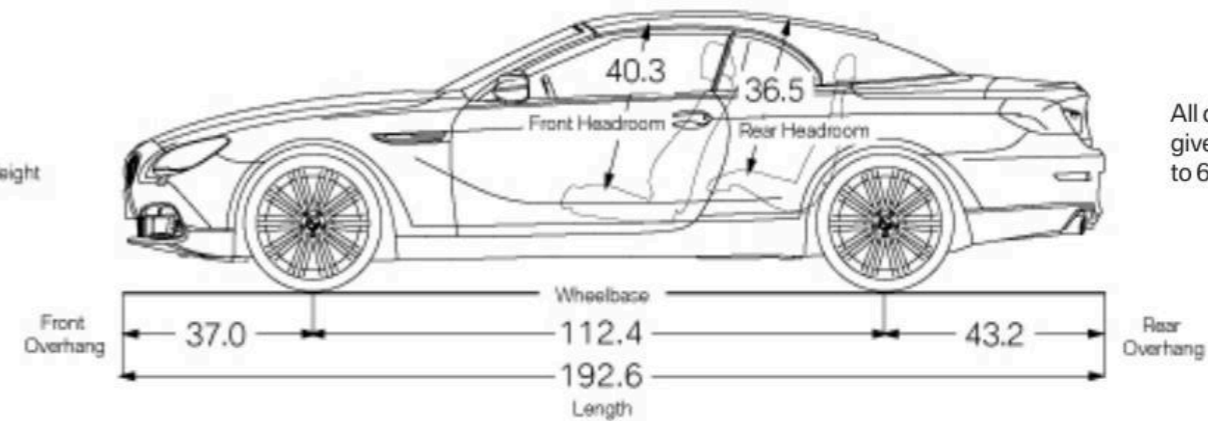

All dimensions in technical drawings are given in inches. Dimensions shown apply to 640i and 640i xDrive Convertible.