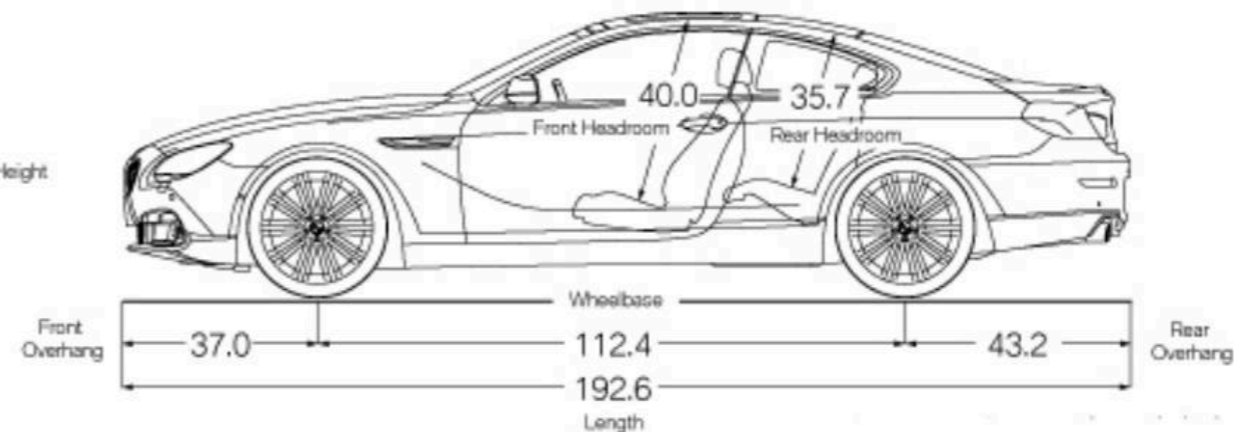

All dimensions in technical drawings are given in inches. Dimensions shown apply to 650i and 650i xDrive Coupe.