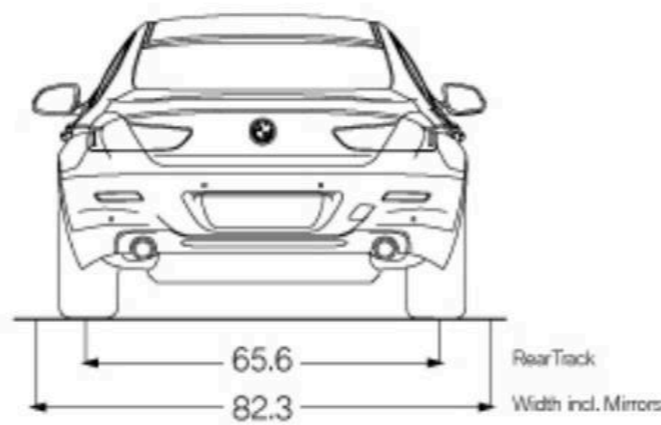

All dimensions in technical drawings are given in inches. Dimensions shown apply to 640i and 640i xDrive Gran Coupe.

Figures subject to change. Not all packages available in all models. Please visit your BMW Retailer or bmwusa.com for the most up-to-date information.

¹BMW AG preliminary test results. Actual acceleration results may vary, depending on specification of vehicle; road and environmental conditions; testing procedures and driving style. These results should be used for comparison only and verification should not be attempted on public roads. BMW urges you to obey all posted speed laws and always wear safety belts.

Not all features are available on all models. Get the latest information on standard and optional features, packages and technical specifications. Visit bmwusa.com and select the BMW model of your choice.