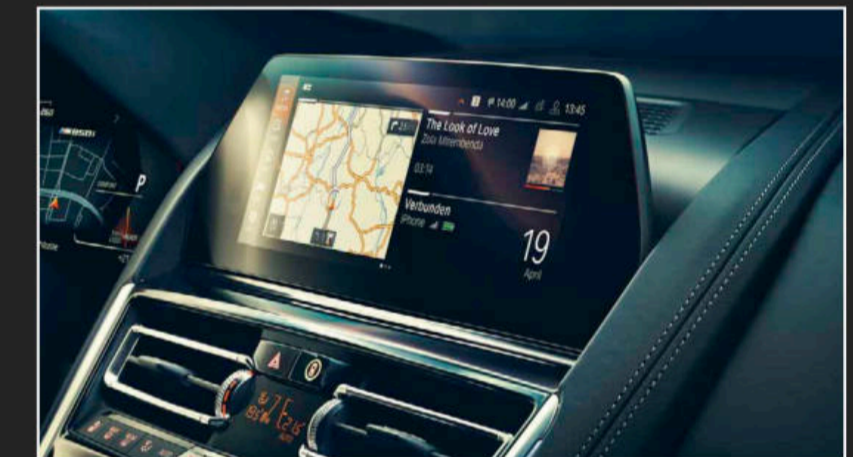

iDrive 7.0 System