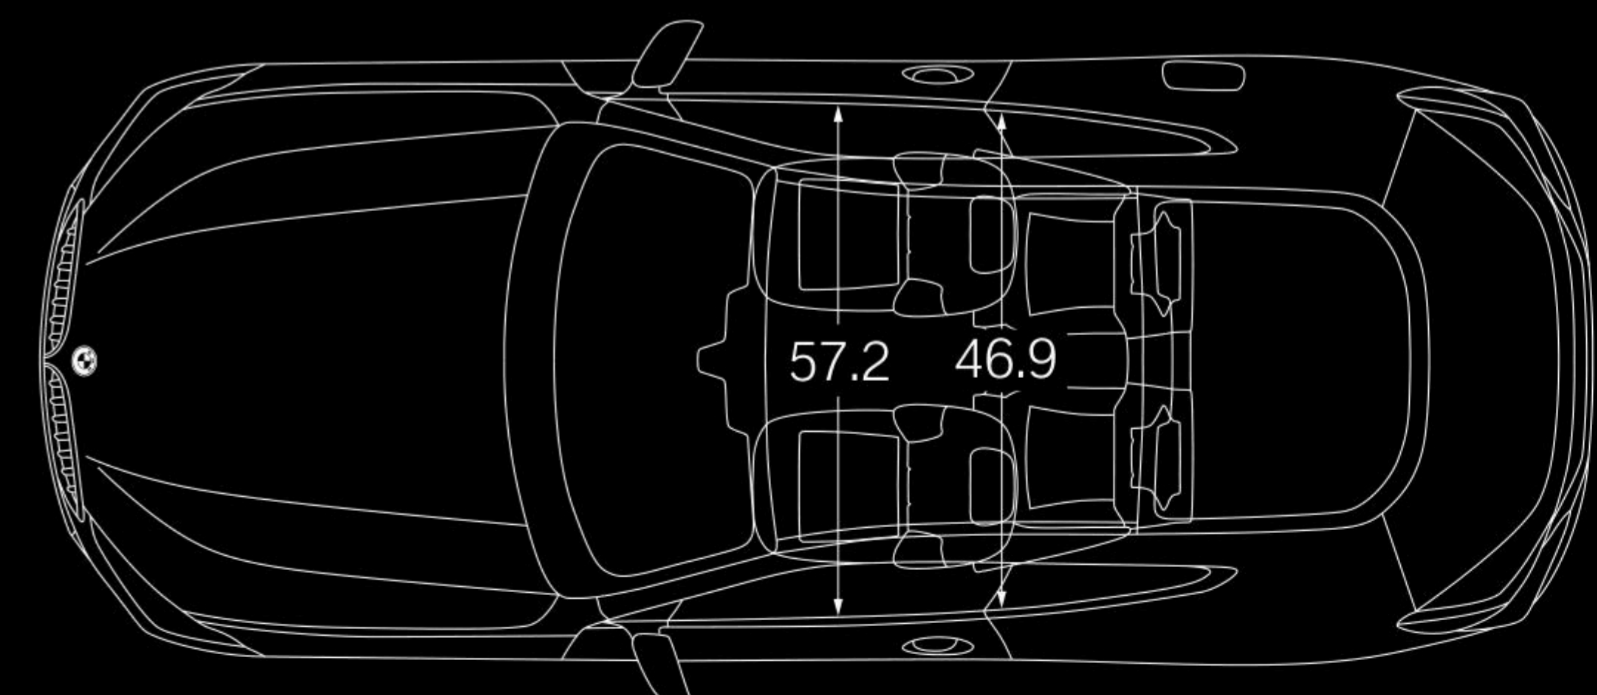

Dimensions

All dimensions shown in inches.

¹BMW AG preliminary test results. Actual acceleration results may vary, depending on specification of vehicle; road and environmental conditions; testing procedures and driving style. These results should be used for comparison only and verification should not be attempted on public roads. BMW urges you to obey all posted speed laws and always wear safety belts.

²EPA-estimated figures are for comparison purposes only. Fuel economy figures not available at time of printing. Please go to bmwusa.com for the most up-to-date fuel consumption information. Your actual mileage will vary, depending on speed, driving habits, trip length and driving conditions; actual mileage may be lower.

Figures are subject to change. Please visit your BMW Center for the most up-to-date information. Get the latest information on standard and optional features, packages and technical specifications. Visit bmwusa.com and select the BMW model of your choice.