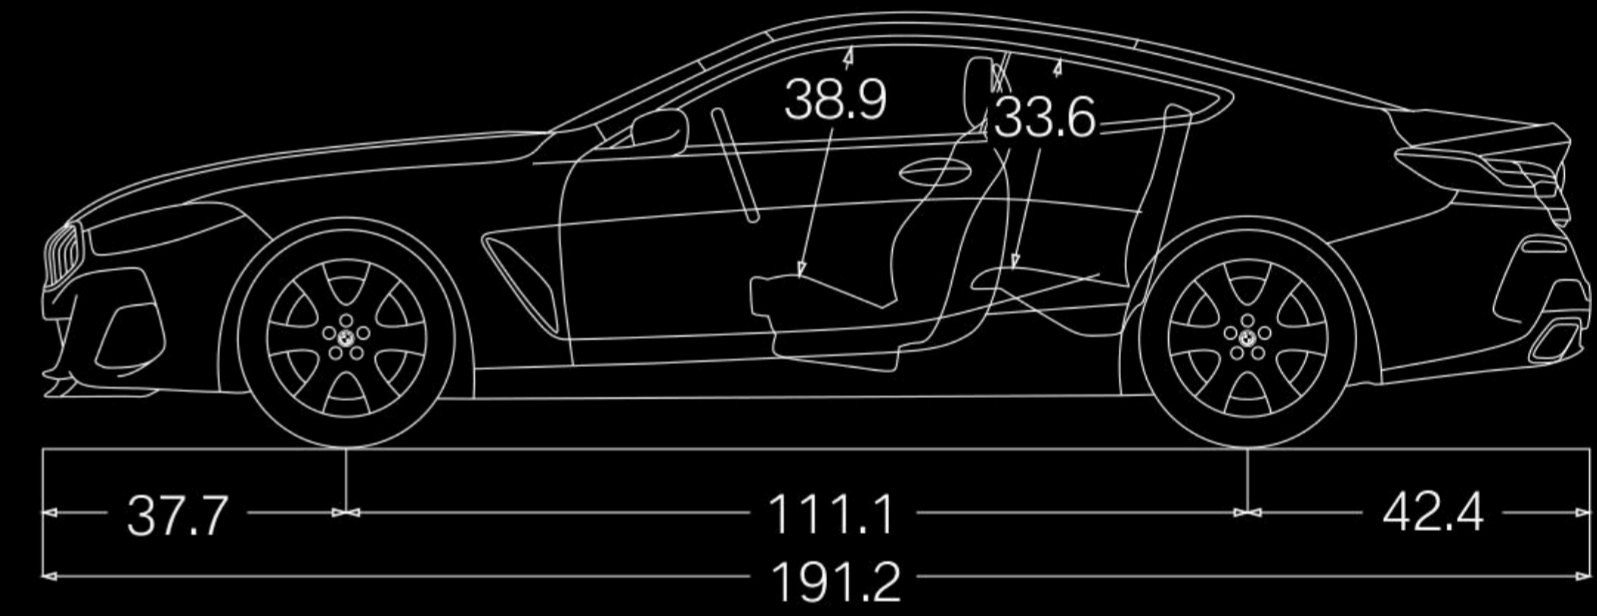

Technical Data

BMW M850i xDrive

Engine:	4.4-liter BMW M Performance TwinPower Turbo V-8
Output:	523 hp @ 5500–6000 / 553 lb-ft @ 1800–4600
0–60 mph (sec) ¹ :	3.6
Mileage (City / Highway / Combined) ² :	TBD

Dimensions

All dimensions shown in inches.

¹BMW AG preliminary test results. Actual acceleration results may vary, depending on specification of vehicle; road and environmental conditions; testing procedures and driving style. These results should be used for comparison only and verification should not be attempted on public roads. BMW urges you to obey all posted speed laws and always wear safety belts.