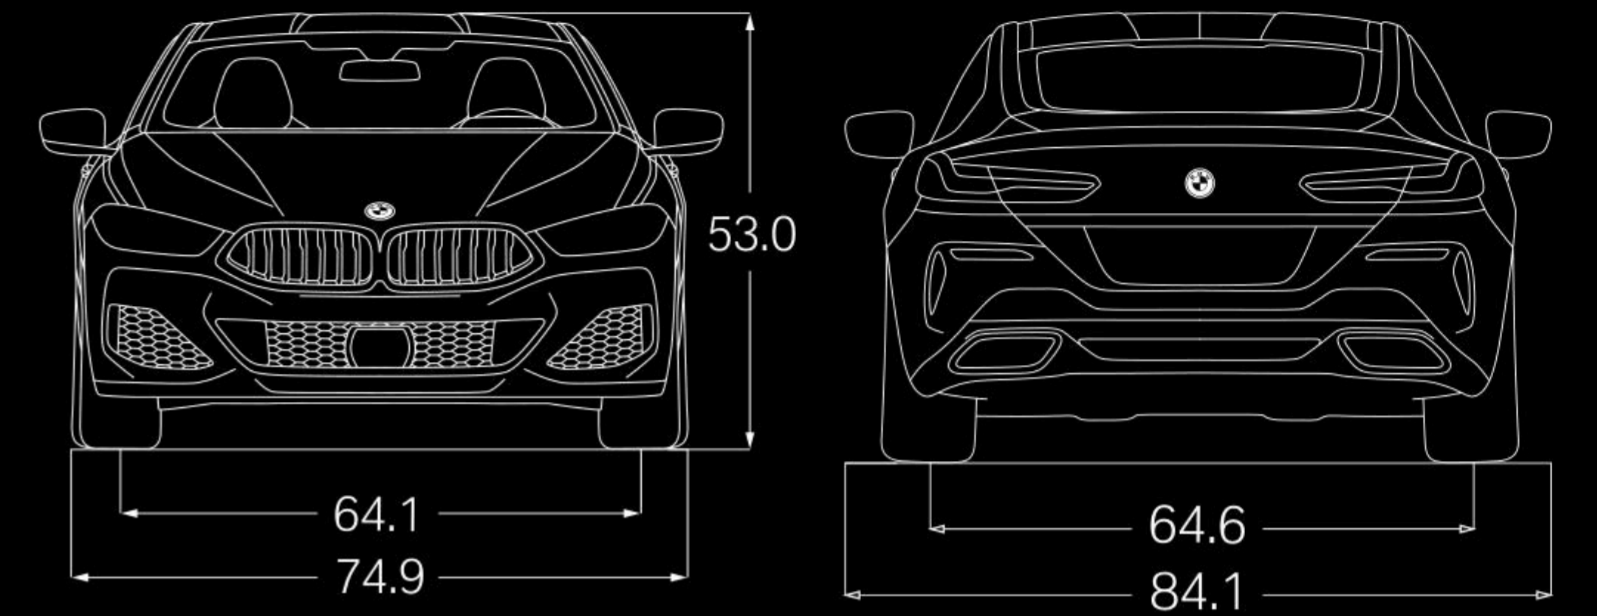

Dimensions

All dimensions shown in inches.

¹BMW AG preliminary test results. Actual acceleration results may vary, depending on specification of vehicle; road and environmental conditions; testing procedures and driving style. These results should be used for comparison only and verification should not be attempted on public roads. BMW urges you to obey all posted speed laws and always wear safety belts.

²EPA-estimated figures are for comparison purposes only. Fuel economy figures not available at time of printing. Please go to bmwusa.com for the most up-to-date fuel consumption information. Your actual mileage will vary, depending on speed, driving habits, trip length and driving conditions; actual mileage may be lower.

Figures are subject to change. Please visit your BMW Center for the most up-to-date information. Get the latest information on standard and optional features, packages and technical specifications. Visit bmwusa.com and select the BMW model of your choice.