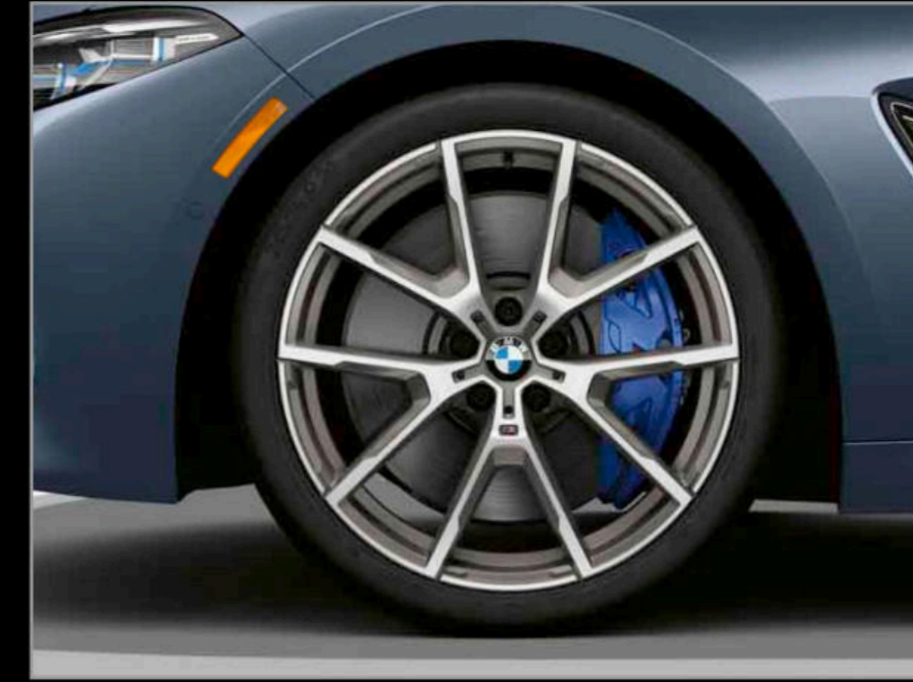

Wheels / Tires

20" M V-spoke jet black wheels, style 728M,
20 x 8.0 front, 20 x 9.0 rear; and 245/35 front, 275/30 rear non-run-flat high-performance tires^{2,3}

20" M V-spoke jet black wheels, style 728M,
20 x 8.0 front, 20 x 9.0 rear; and 245/35 front, 275/30 rear run-flat¹ performance tires^{2,3}