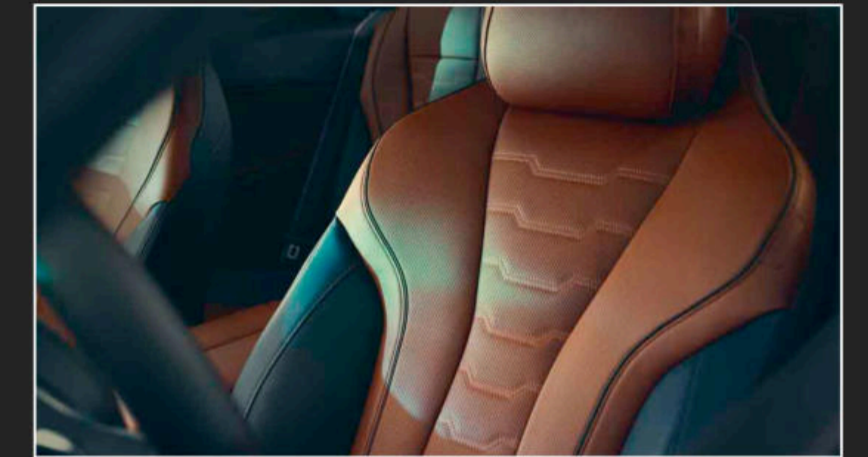

Get the look

Love the look shown here? You can get it with these selected options.

VAHY Tartufo/Black Extended Merino Leather