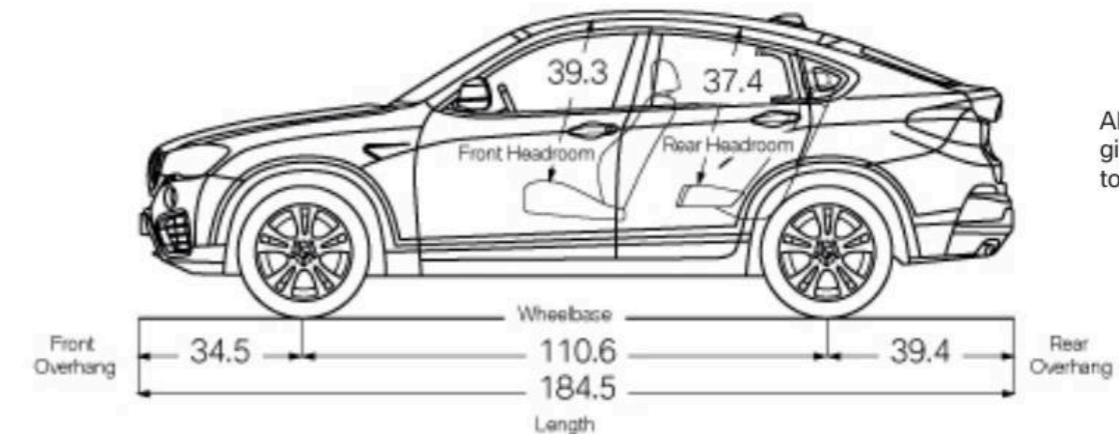

# BMW X4 TECHNICAL DATA

|                               | X4 xDrive28i                                | X4 M40i   |
|-------------------------------|---|---|
| ENGINE                        | 2.0-liter TwinPower Turbo inline 4-cylinder | 3.0-liter M Performance TwinPower Turbo inline 6-cylinder |
| OUTPUT @ RPM                  | 240 hp @ 5000-6500 / 260 lb-ft @ 1450-4800  | 355 hp @ 5800-6000 / 343 lb-ft @ 1350-5250                |
| 0-60 MPH (sec) <sup>1</sup>   | 6.0   | 4.7   |
| CITY / HIGHWAY / COMBINED MPG | 20/27/23                                    | 19/26/21  |