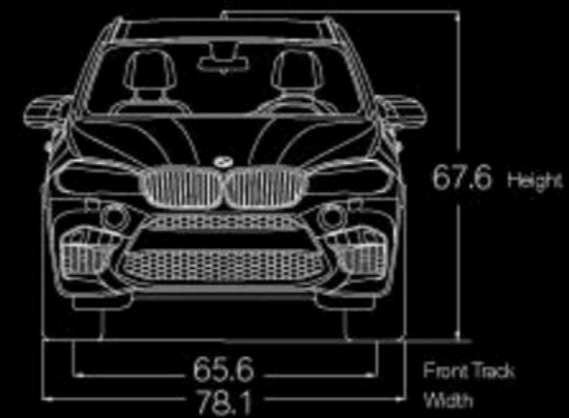

## TECHNICAL DATA

ENGINE	4.4-liter M TwinPower Turbo V-8
OUTPUT @ RPM	567 hp @ 6000–6500 / 553 lb-ft @ 2200–5000
0-60 MPH (sec) <sup>1</sup>	4.0
CITY / HIGHWAY / COMBINED MPG	14/19/16

All dimensions in technical drawings are given in inches.