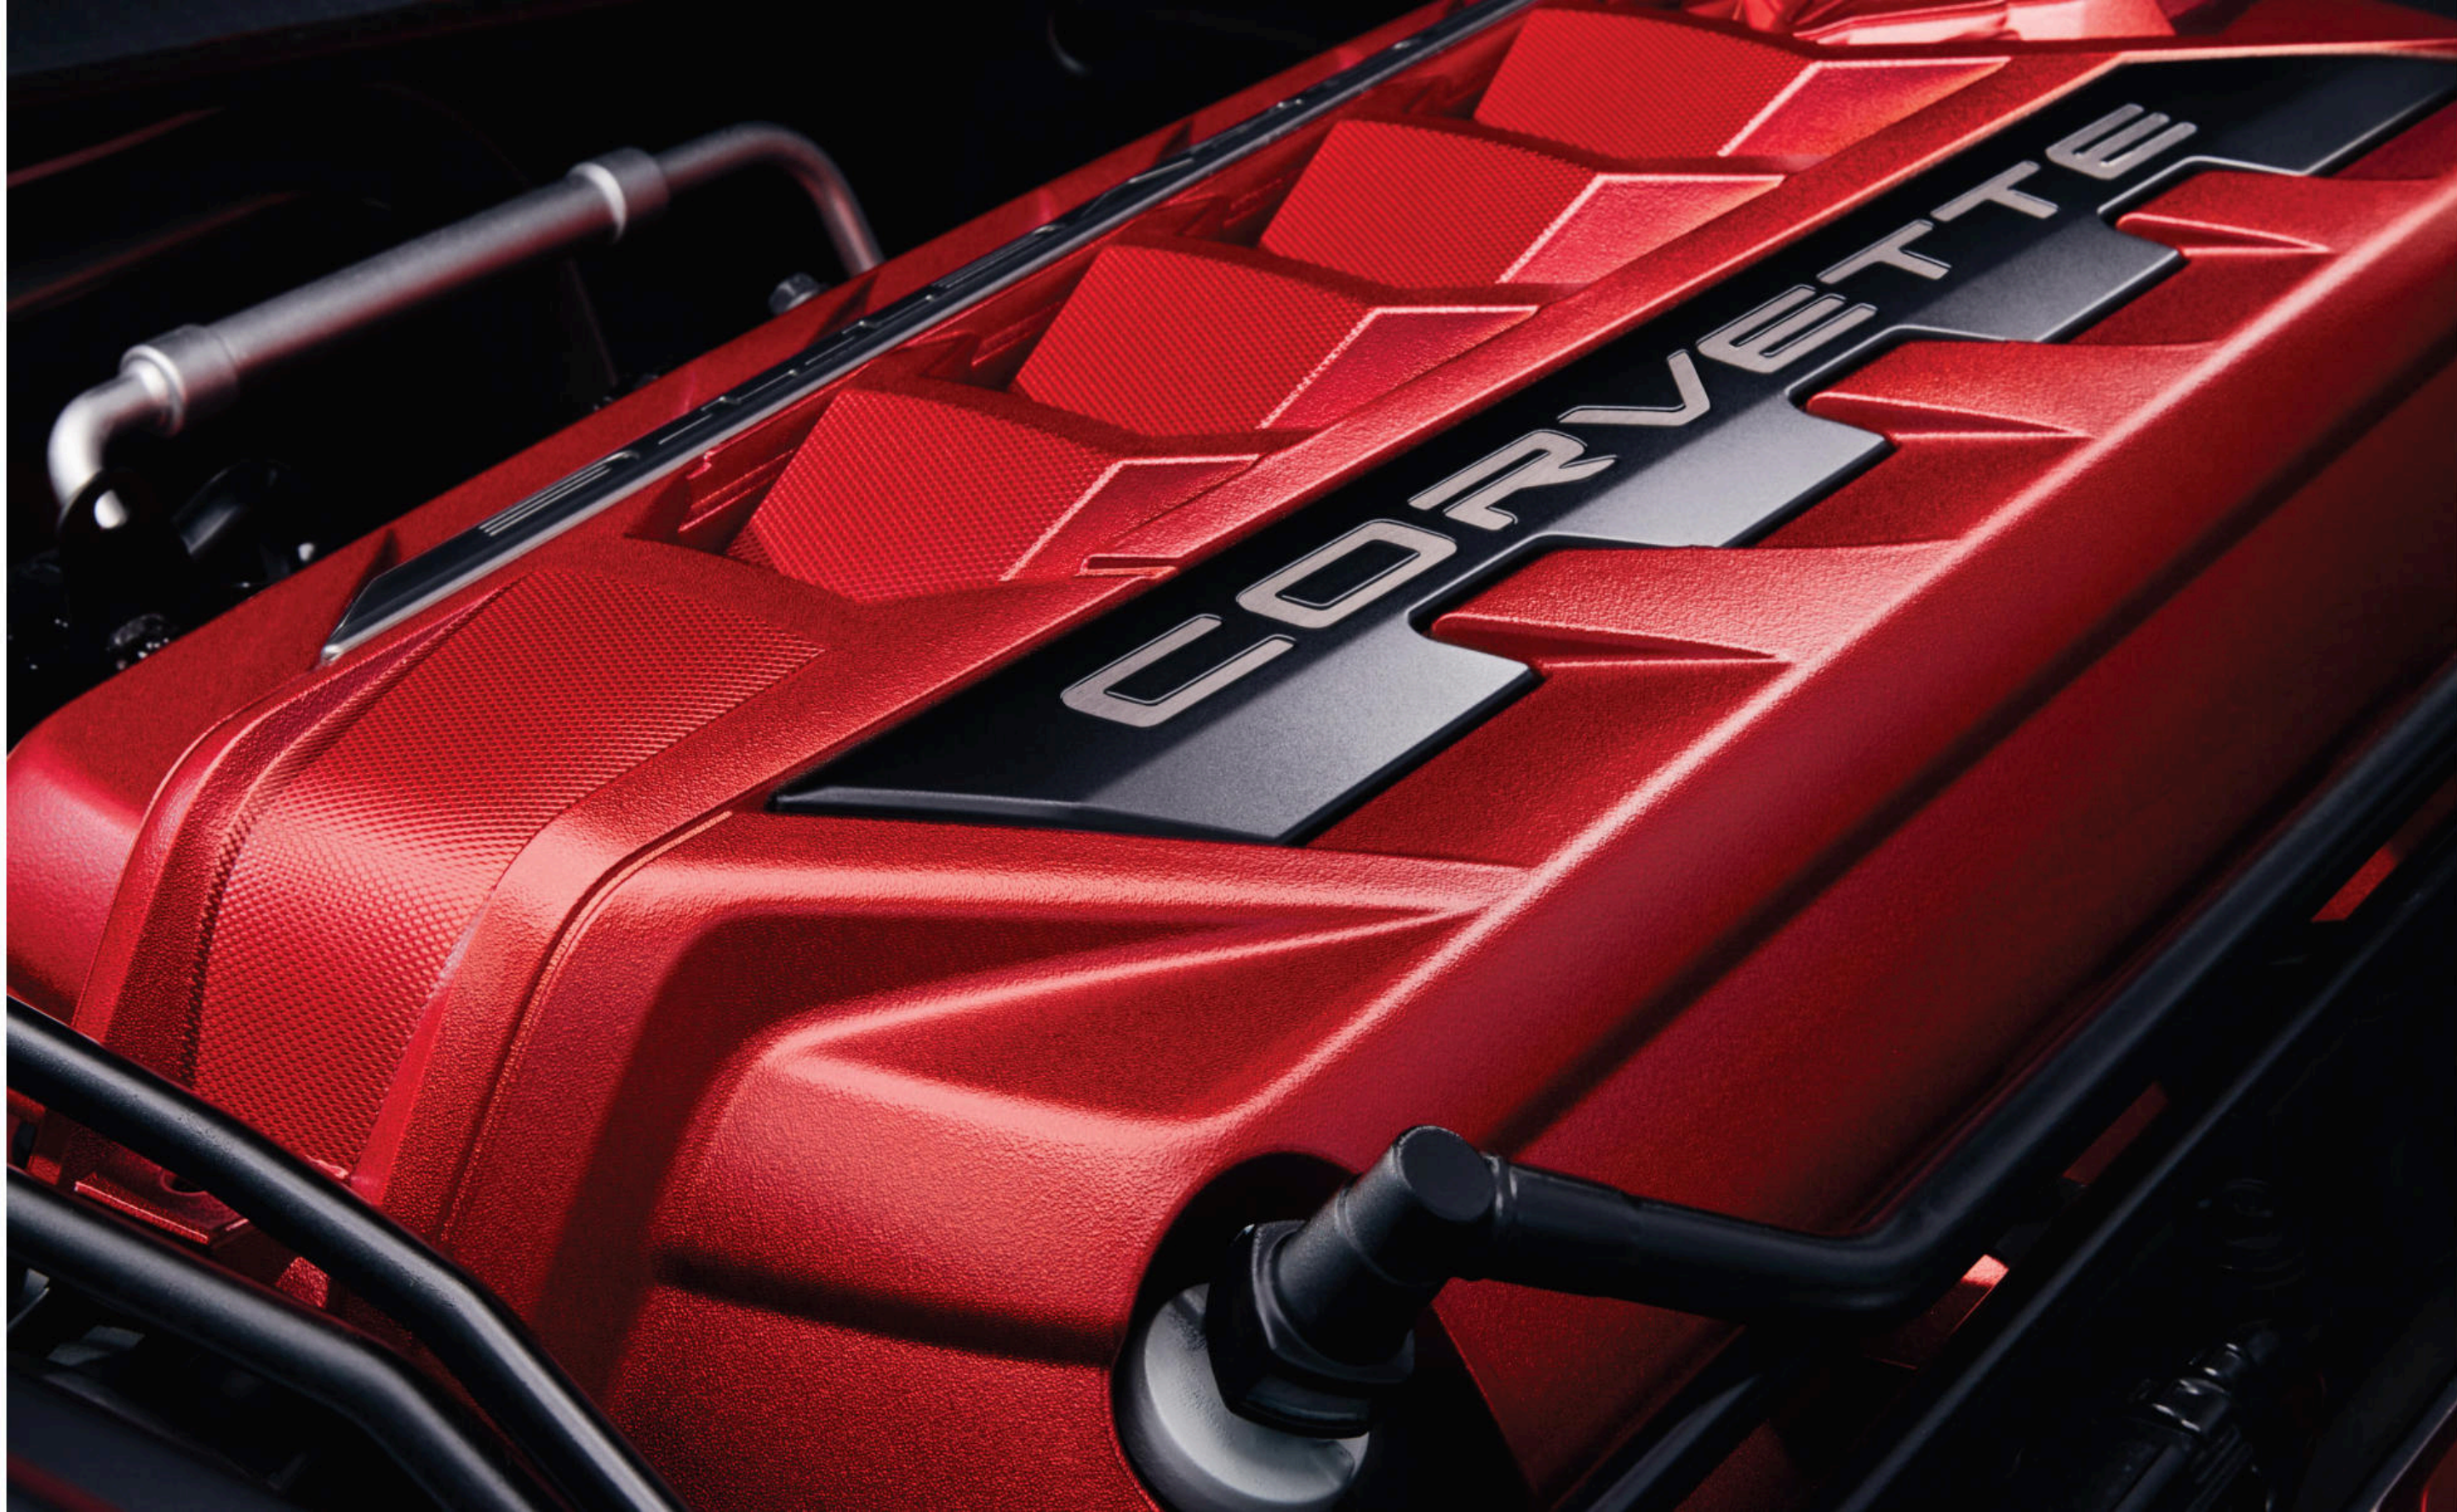

Adam's Polishes® Ceramic Paint Coating Kit

6.2L Engine Cover in Edge Red