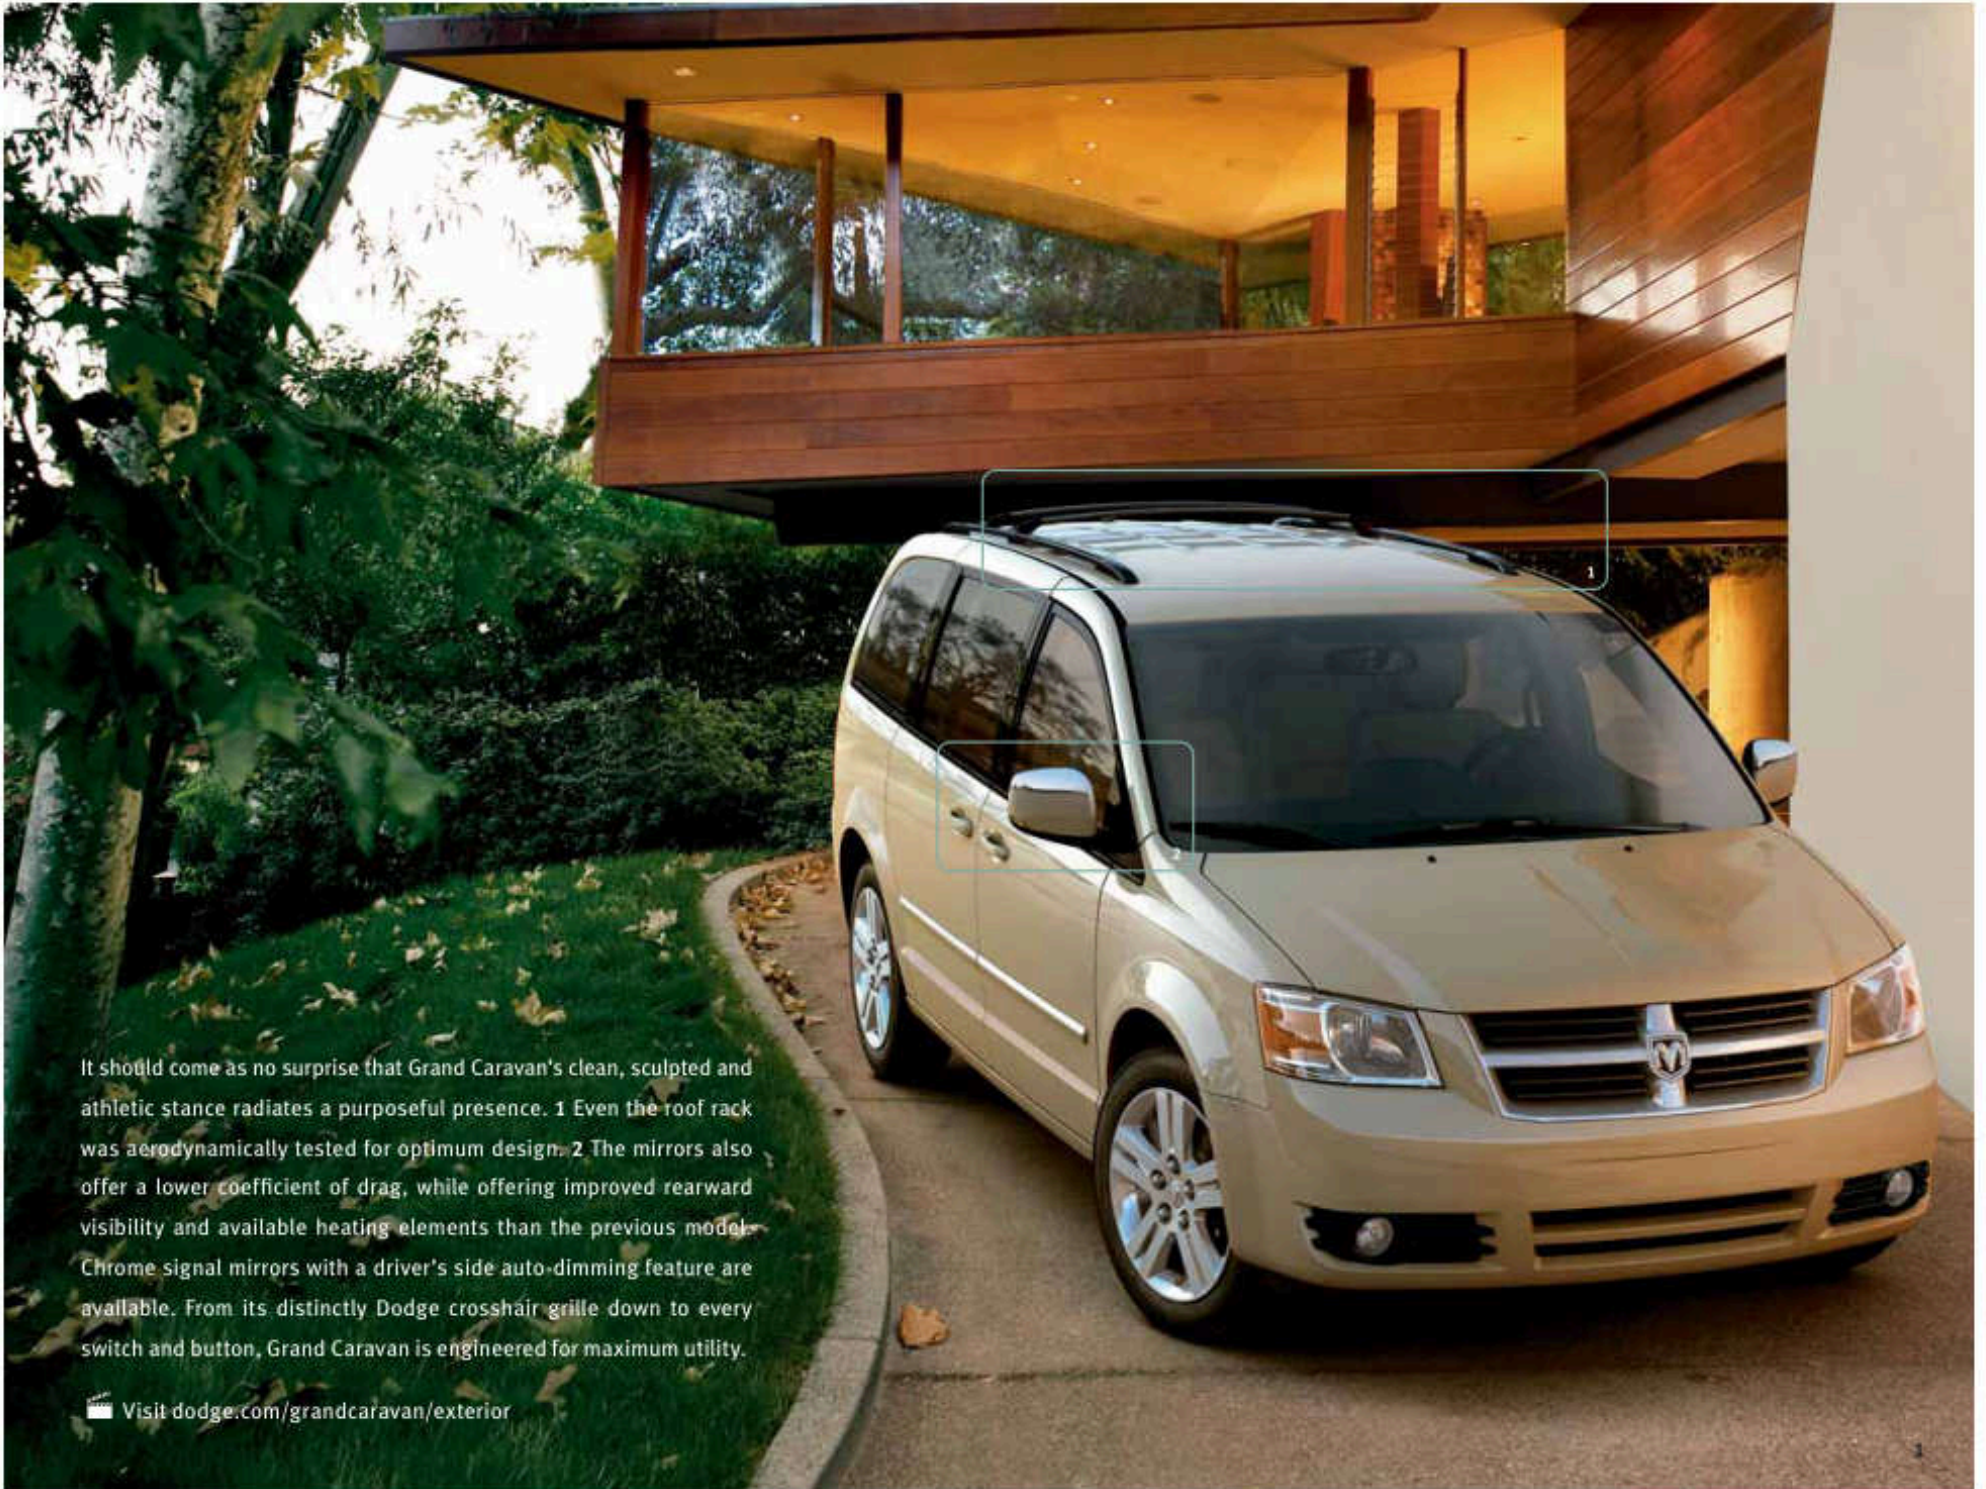

It should come as no surprise that Grand Caravan's clean, sculpted and athletic stance radiates a purposeful presence. 1 Even the roof rack was aerodynamically tested for optimum design. 2 The mirrors also offer a lower coefficient of drag, while offering improved rearward visibility and available heating elements than the previous model. Chrome signal mirrors with a driver's side auto-dimming feature are available. From its distinctly Dodge crosshair grille down to every switch and button, Grand Caravan is engineered for maximum utility.

Visit dodge.com/grandcaravan/exterior