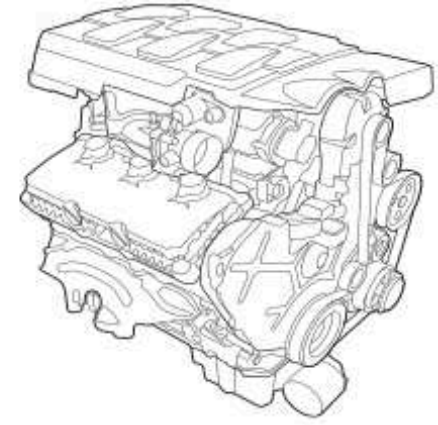

4.0-LITER ENGINE

The 4.0-liter engine optional on SXT puts out 251 horsepower and 259 lb-ft of torque. It is packaged with the new 6-speed automatic transmission.