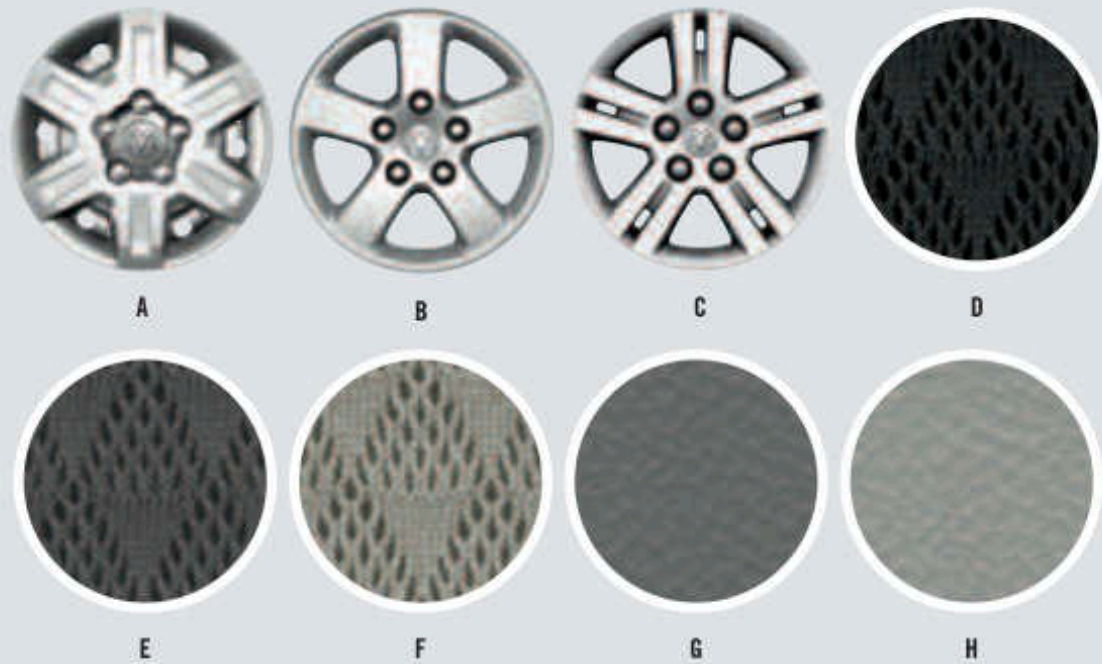

GRAND CARAVAN WHEELS/FABRICS: A) 16-inch stamped steel with painted bolt-on wheel cover (Standard on SE) B) 16-inch machined-face cast aluminum wheel (Standard on Hero and SXT, Optional on SE) C) 17-inch cast aluminum wheel (Standard on Crew, Optional on SXT) D) Bradford Cloth with Stain Repel — Dark Slate Gray (Standard on all trim levels) E) Bradford Cloth with Stain Repel — Medium Slate Gray (Standard on all trim levels) F) Bradford Cloth with Stain Repel — Light Shale (Standard on SE, SXT) G) Torino Leather Trim — Medium Slate Gray (Optional on SXT) H) Torino Leather Trim — Light Shale (Optional on SXT)