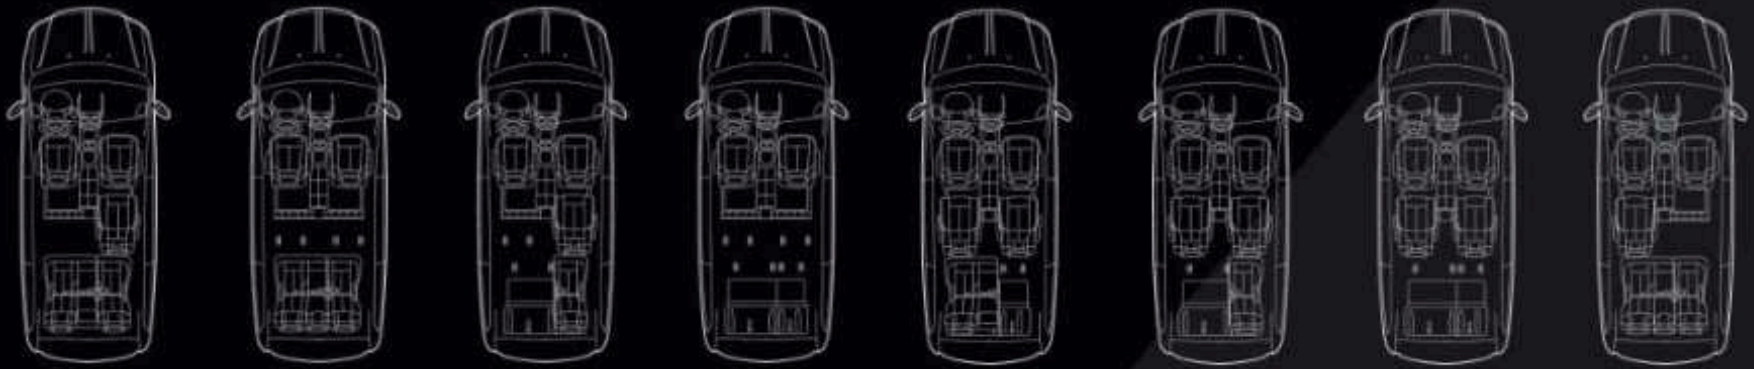

HOW ABOUT 81 DIFFERENT SEATING CONFIGURATIONS? This isn't a one-size-fits-all interior. It's designed to move, fold, tumble, and stow right along with your ever-changing lifestyle. The segment-exclusive^{DL} second-row Super Stow 'n Go seats effortlessly fold into the floor with one-hand operation in a matter of seconds. This flexibility converts Grand Caravan from a passenger-carrying powerhouse to an impressive cargo hauler without removing any seats. The 60/40 split-folding Stow 'n Go third-row seat easily folds into the floor bin behind it with a few easy pulls on the conveniently numbered straps. It also can fully flip over to the tailgate seating position. With all seats folded into the floor, the flat cargo floor area offers 144.2 cu ft of cargo room. With seats upright, the storage bins below accommodate a multitude of items.

// BEST-IN-CLASS STORAGE SYSTEM^{DL} // MOST VERSATILE VEHICLE IN ITS CLASS^{DL}