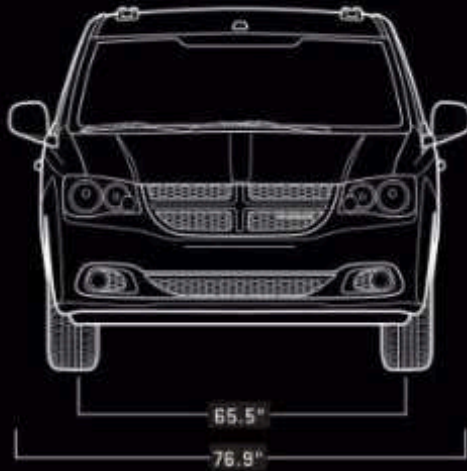

GRAND CARAVAN DIMENSIONS