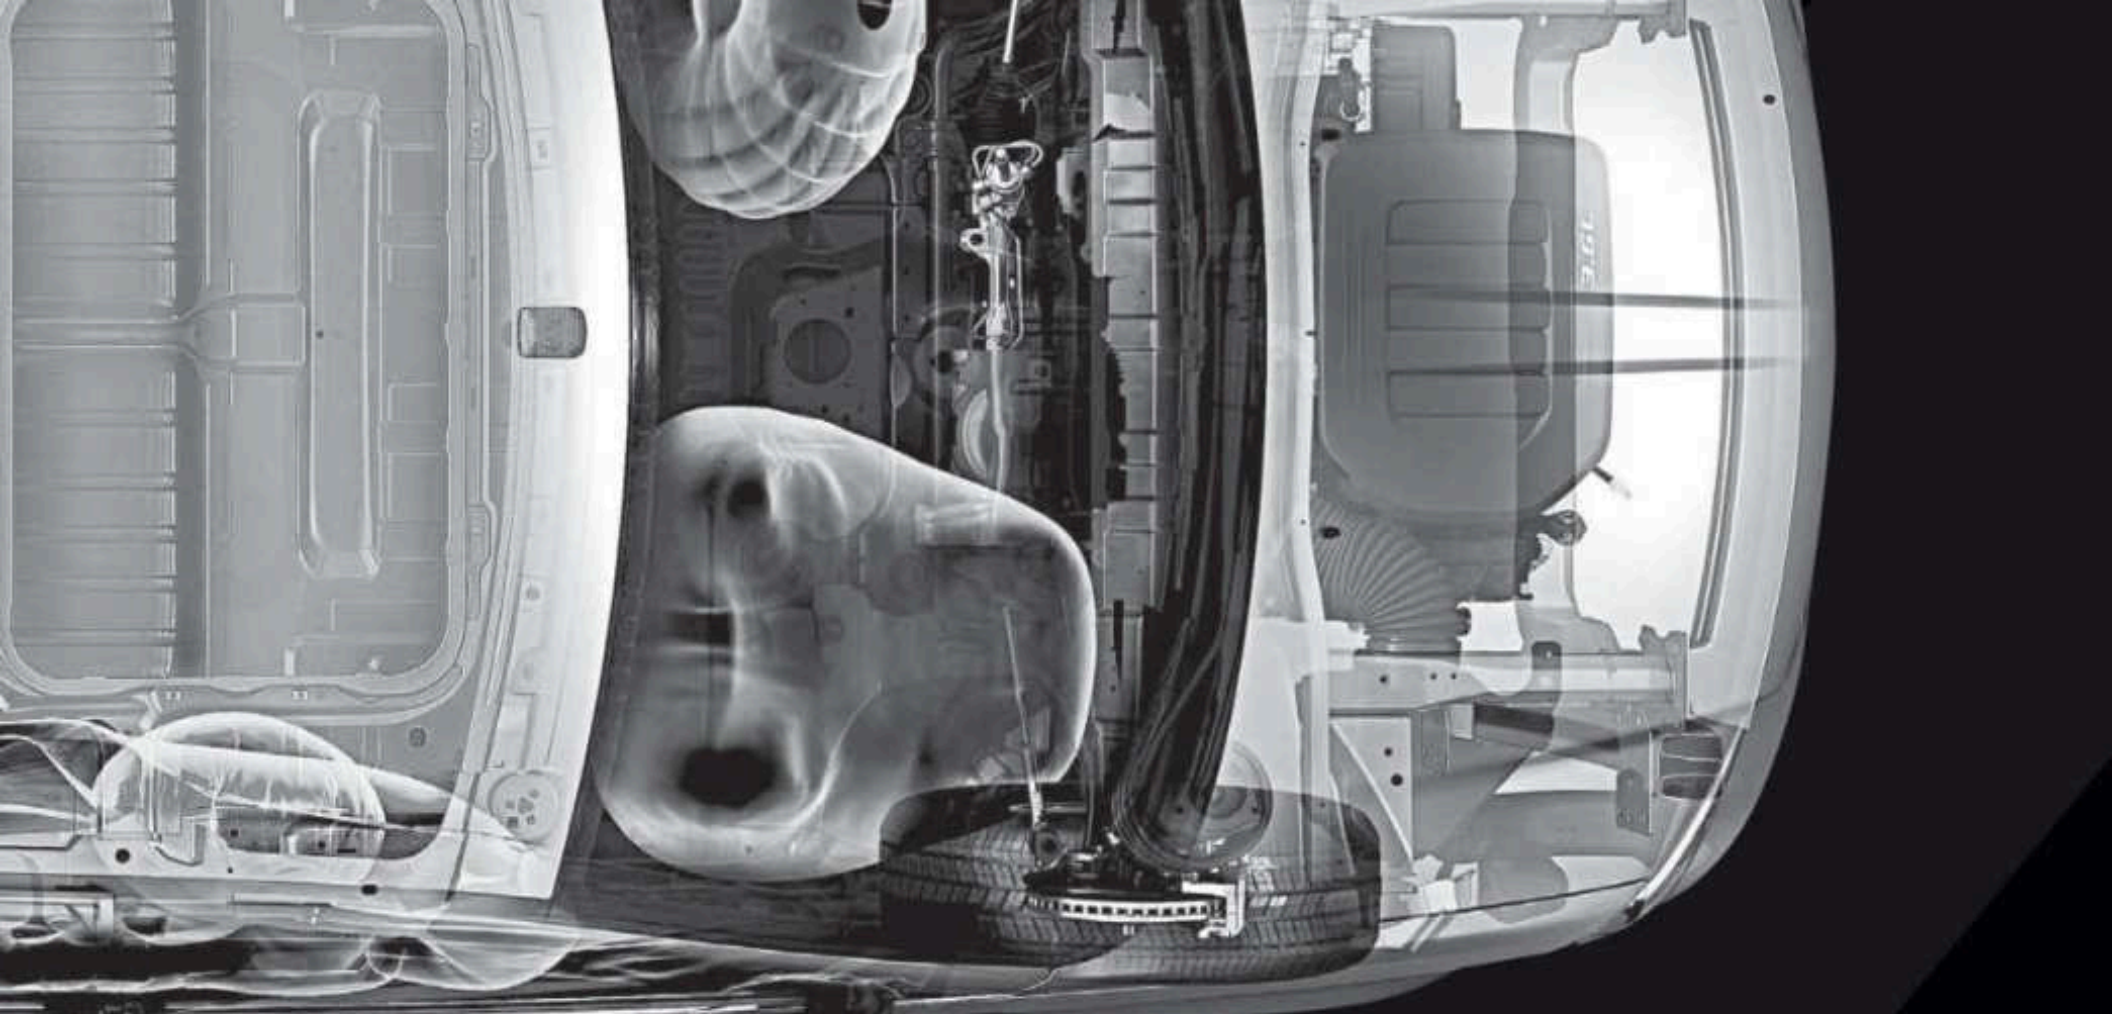

DESIGN

41 STANDARD AND AVAILABLE SAFETY AND SECURITY FEATURES. A 2011 INSURANCE INSTITUTE FOR HIGHWAY SAFETY (IIHS) TOP SAFETY PICK.