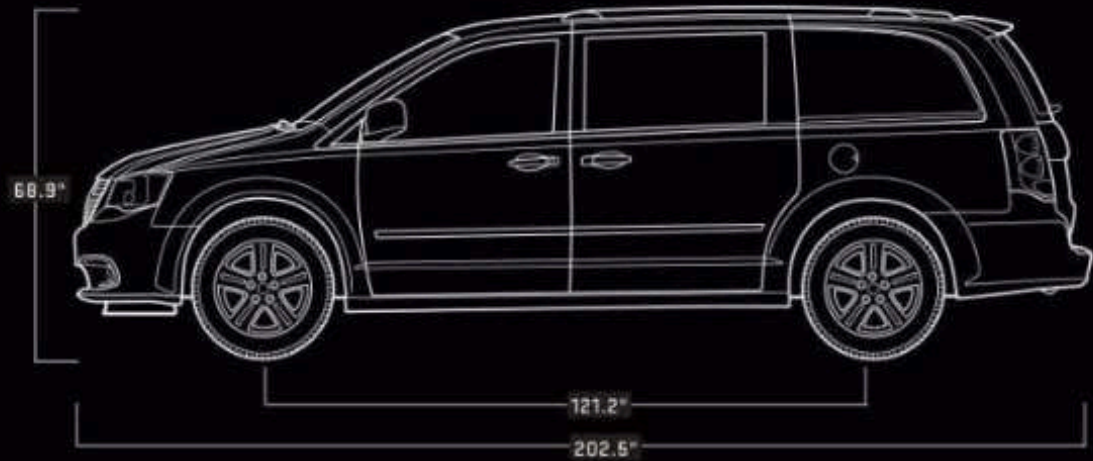

GRAND CARAVAN DIMENSIONS