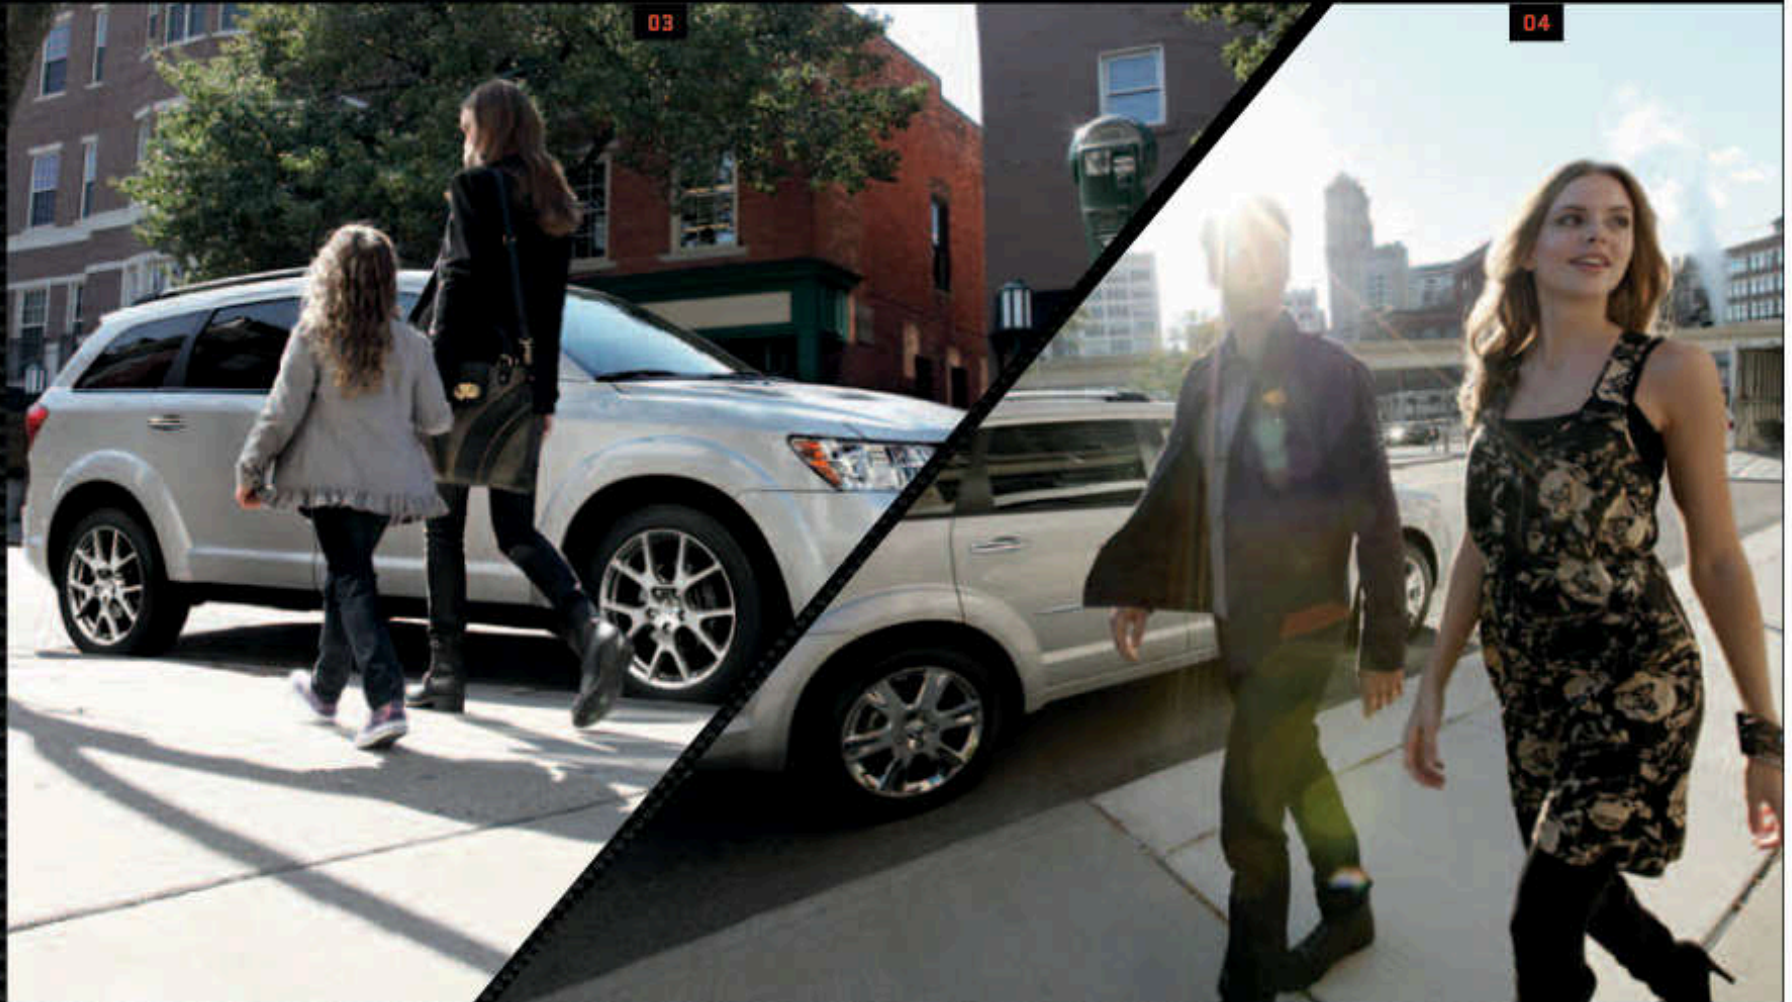

03. JOURNEY CREW // 04. JOURNEY LUX A rare breed of refinement that's still poised to pounce. Journey Crew and Journey LUX deliver sophistication and the unparalleled versatility of a crossover vehicle.