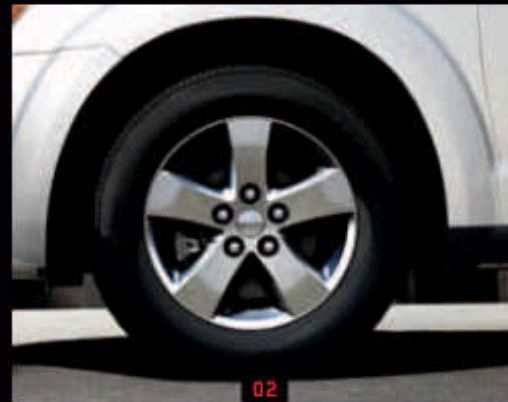

SPECIFICATIONS

All colors available on all models.

JOURNEY WHEELS

- 01. 16-inch steel wheels with wheel covers (standard on Journey Express)
- 02. 17-inch aluminum wheels (standard on Journey Mainstreet)
- 03. 19-inch painted Satin Silver aluminum wheels (standard on Journey Crew)
- 04. 19-inch chrome-clad cast aluminum wheels (standard on Journey LUX)