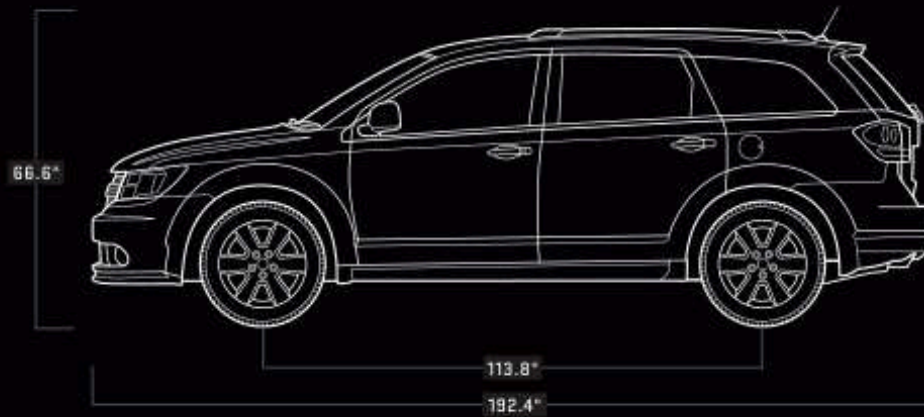

JOURNEY SPECIFICATIONS

DODGE.COM/LIFE // Check out an extensive line of gifts and gear for the Dodge enthusiast. From authentic apparel to die-cast replica cars for the collector as well as electronics and office supplies, all lifestyle items are as bold as your Dodge vehicle.

These products are for placement only; refer to dodge.com/life for current product availability.