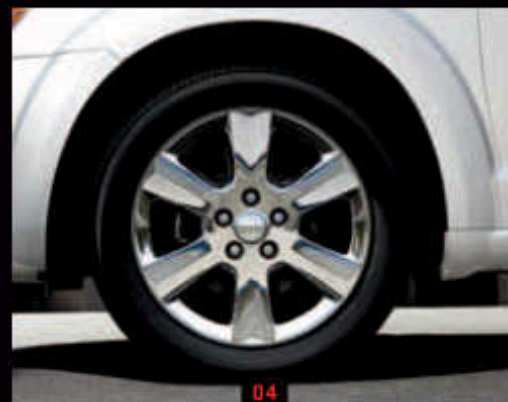

SPECIFICATIONS

All colors available on all models.

JOURNEY WHEELS

- 01. 16-inch steel wheels with wheel covers (standard on Journey Express)
- 02. 17-inch aluminum wheels (standard on Journey Mainstreet)
- 03. 19-inch painted Satin Silver aluminum wheels (standard on Journey Crew)
- 04. 19-inch chrome-clad cast aluminum wheels (standard on Journey LUX)