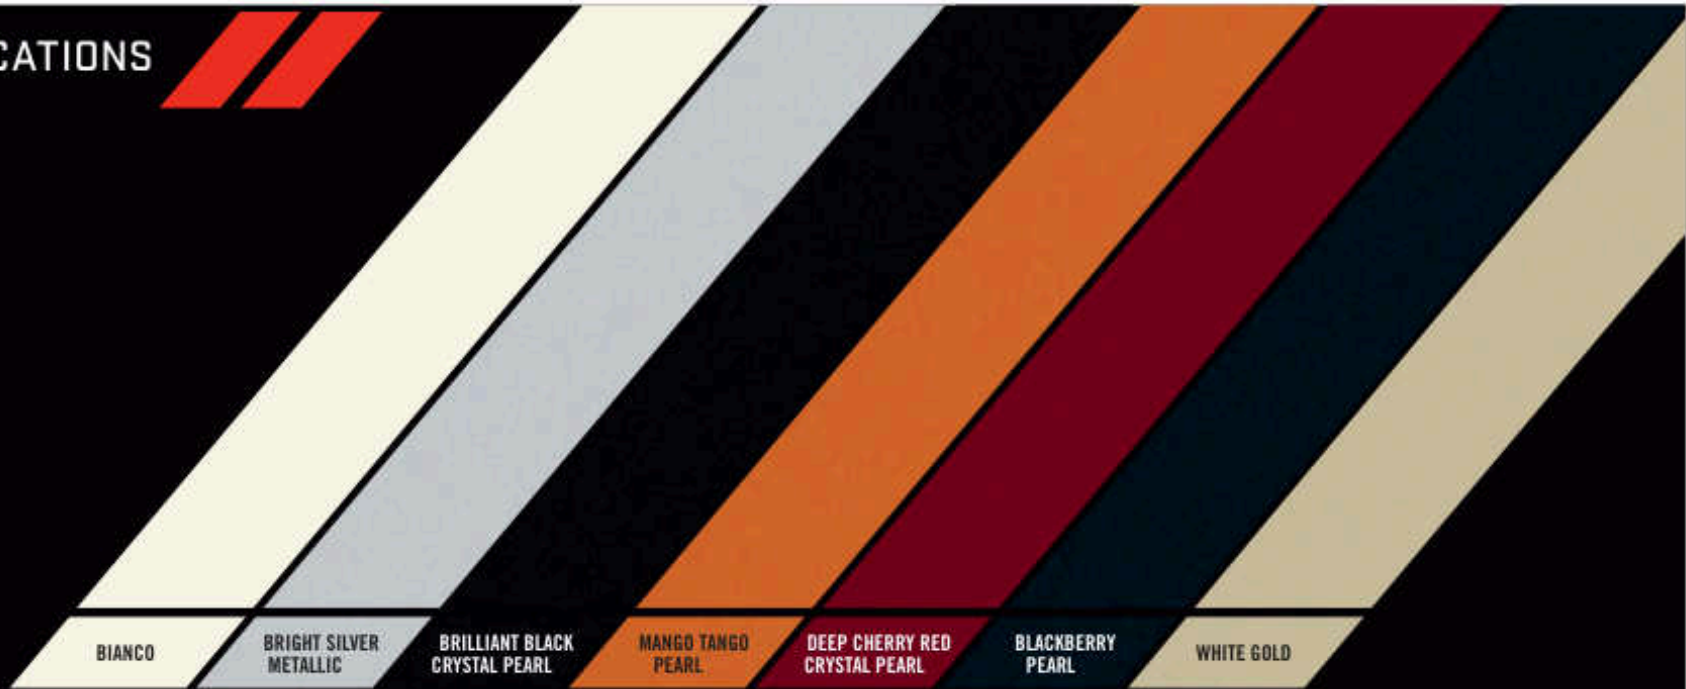

SPECIFICATIONS

All colors available on all models.

JOURNEY WHEELS

- 01. 16-inch steel wheels with wheel covers (standard on Journey Express)
- 02. 17-inch aluminum wheels (standard on Journey Mainstreet)
- 03. 19-inch painted Satin Silver aluminum wheels (standard on Journey Crew)
- 04. 19-inch chrome-clad cast aluminum wheels (standard on Journey LUX)