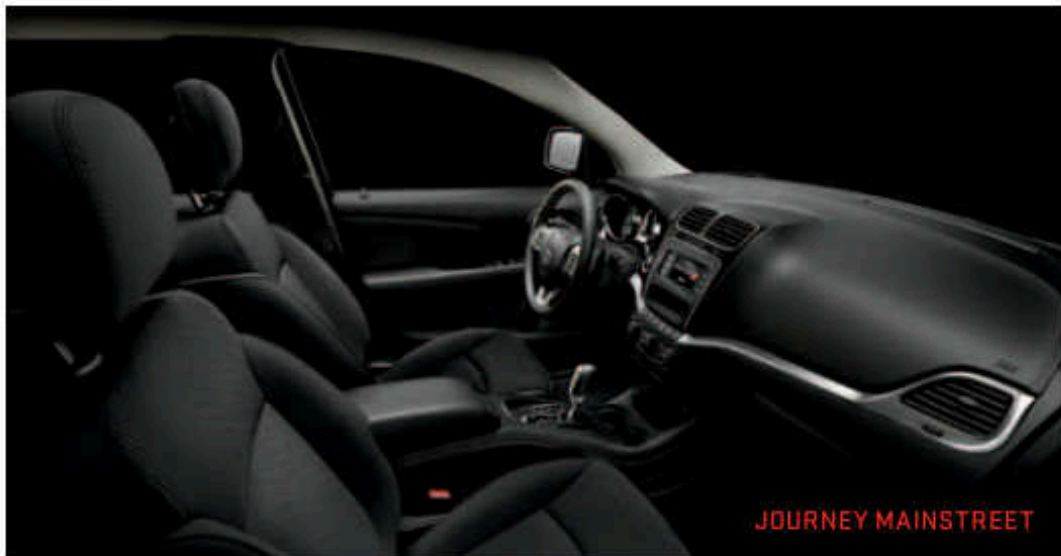

JOURNEY MAINSTREET INCLUDES // JOURNEY EXPRESS FEATURES PLUS
Cargo compartment cover • Cargo net • Floor mats • Uconnect Touch 4.3S • SIRIUS™ Satellite Radio.⁽²⁾

JOURNEY MAINSTREET FABRICS //

- C) Strobe Cloth with Pulse Cloth Bolsters – shown in Black.
- D) Strobe Cloth with Pulse Cloth Bolsters – shown in Light Frost Beige.