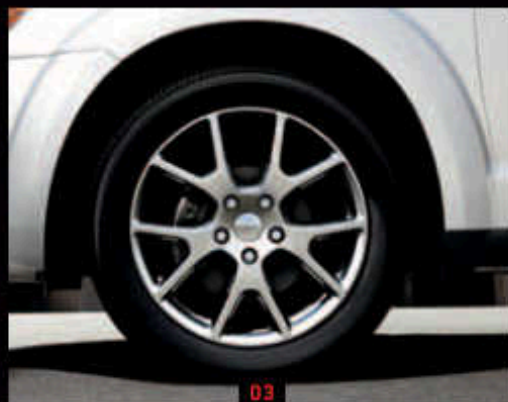

SPECIFICATIONS

All colors available on all models.

JOURNEY WHEELS

- 01. 16-inch steel wheels with wheel covers (standard on Journey Express)
- 02. 17-inch aluminum wheels (standard on Journey Mainstreet)
- 03. 19-inch painted Satin Silver aluminum wheels (standard on Journey Crew)
- 04. 19-inch chrome-clad cast aluminum wheels (standard on Journey LUX)