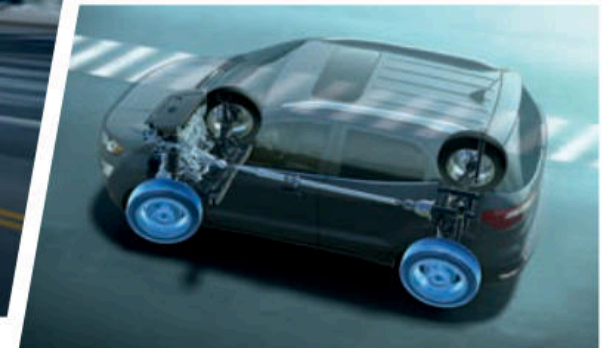

BIG ON PROTECTION 10 standard airbags on EcoSport include: driver and front-passenger dual-stage front; driver and front-passenger knee; front- and rear-seat side, and side-curtain airbags for both rows.

STAY ALERT TO TRAFFIC BLIS® (Blind Spot Information System) with cross-traffic alert^{1,2} helps warn you if it detects a vehicle in either of your blind spots while driving forward, or approaching from the sides while in Reverse.

ACTIVATE WHEN WET When the rains come, rain-sensing windshield wipers¹ turn on automatically to help keep your forward view clear.

BE ALERTED TO WHAT'S BEHIND YOU Along with the standard rear view camera, the Reverse Sensing System¹ audibly alerts you to objects behind EcoSport as you slowly back up.

MAINTAIN YOUR BALANCE Smart standard features like AdvanceTrac® with RSC® (Roll Stability Control™)³ provide enhanced stability in a variety of conditions. By selectively applying individual brakes and modifying engine power, the system helps keep all 4 wheels firmly planted.