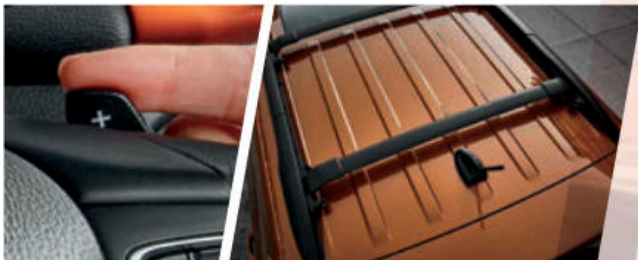

MAKE A SPLASH WITH SES

The personality-packed EcoSport SES stands apart from any crowd. With black bezels for the fog lamps and headlamps. Black roof rails and crossbars. Unique taillamps. Plus, 17" Premium Dark Tarnish Metallic-painted aluminum wheels. Inside, bold copper-painted appliques brighten the instrument panel, while the partial leather-trimmed seats feature unique cloth inserts with orange accents. Start up the fun with the 2.0L Ti-VCT engine that's paired with a paddle-shifted 6-speed SelectShift® automatic transmission. Intelligent 4WD and a sport-tuned suspension help you handle adventure in stride.