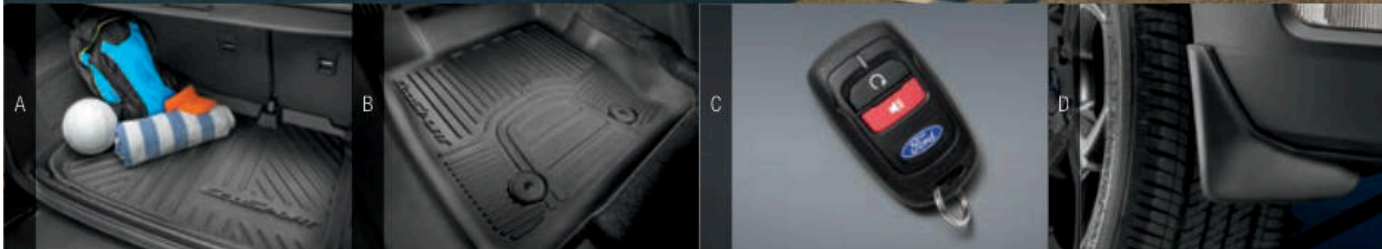

FORD ACCESSORIES

Titanium in Ruby Red Metallic Tinted Clearcoat accessorized with front and rear molded splash guards, keyless entry keypad, roof crossbars,¹ roof-mounted bike carrier by THULE^{®1,2} and wheel lock kit

accessories.ford.com

Exterior

- Racks and carriers^{1,2}
- Roof crossbars¹
- Splash guards (D)
- Wheel lock kit

Interior

- Ash cup/coin holders
- Cargo area protector (A)
- Cargo organizers and protectors
- Carpeted floor mats
- First aid and roadside assistance kits²
- Floor liners (B)
- Interior light kit
- Protective seat covers²
- Tablet cradle²

Electronics

- Bullfrog® portable Bluetooth® speakers²
- Keyless entry keypad
- Rear seat entertainment²
- Remote start systems (C)
- Vehicle Security System

New Vehicle Limited Warranty. We want your Ford EcoSport ownership experience to be the best it can be. Under this warranty, your new vehicle comes with 3-year/36,000-mile bumper-to-bumper coverage, 5-year/60,000-mile Powertrain Warranty coverage, 5-year/60,000-mile safety restraint coverage, and 5-year/unlimited-mile corrosion (perforation) coverage – all with no deductible. Please ask your Ford Dealer for a copy of this limited warranty.

Roadside Assistance. Covers your vehicle for 5 years or 60,000 miles, so you have the security of knowing that help may be only a phone call away should you run out of fuel, lock yourself out of the vehicle or need towing. Your Ford Dealer can provide complete details on all of these advantages.

Ford Credit. Get the ride you want. Whether you plan to lease or finance, you'll find the choices that are right for you at Ford Credit. Ask your Ford Dealer for details or check us out at fordcredit.com.

Ford Protect™ Extended Service Plans. Whether you purchase or lease your Ford vehicle, insist on genuine Ford Protect extended service plans. Ford Protect has a variety of plans to give you peace-of-mind protection whether you want vehicle component or maintenance coverage. Plus, they are fully backed by Ford and honored at all Ford dealerships in the U.S., Canada and Mexico. When you visit your dealer, insist on genuine Ford Protect extended service plans.

Insurance Services. Get Ford Motor Company quality in your auto insurance. Our program offers industry-leading benefits and competitive rates. Call 1-877-367-3847, or visit us at fordvip.com for a no-obligation quote. Insurance offered by American Road Services Company (in CA, American Road Insurance Agency), a licensed agency and subsidiary of Ford Motor Company.