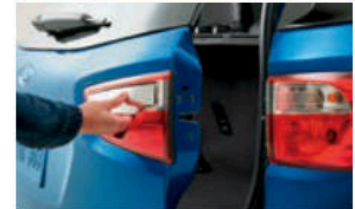

S	SE	SES	TITANIUM
O	O	O	O Keyless-entry keypad
		S	S Metallic-colored front and rear bumper accents
S			S Mirrors – Black, power sideview
S	S	S	S Mirrors – Body-color, power sideview with turn signal indicators
		P	P S Mirrors – Heated sideview
S	S		S Mirrors – Integrated blind spot mirror in sideview
		S	S Perimeter alarm
S	S	S	S Privacy glass (rear doors, rear quarter windows and swing-gate window)
S	S		S Roof rack – Black side rails
		S	S Roof rack – Silver-painted side rails
		S	S Roof rack – Black crossbars
O			S Spare tire carrier (includes spare wheel and tire with locking lug nuts and jack; replaces tire inflator and sealant kit)
		S	S Unique taillamps with blackout treatment
			Packages
O	O	O	O Cargo Management Package: cargo net and cargo organizer
O	O	O	O Cold Weather Package: front and rear floor liners, heated steering wheel, and windshield wiper de-icer (includes heated sideview mirrors on SE and SES)
O	O	O	O Interior Protection Package: cargo mat, and front and rear floor liners (not available with Cold Weather Package)
O			O SE Convenience Package: 110V/150W AC power outlet; ambient lighting; BLIS (Blind Spot Information System) with cross-traffic alert; 7 speakers; SYNC 3 with 8" color LCD capacitive touchscreen in center stack with swiping capability; SYNC Connect;¹ and voice-activated Navigation System

Top to bottom: Power moonroof⁴ with sunshade ▪ Intelligent Access with push-button start⁴ ▪ Halogen quad-beam projector headlamps⁴ with LED configurable daytime running lamps⁴ ▪ Swing-gate hatch release, hidden in rear taillamp ▪ Dual smart-charging USB ports

¹SYNC Connect includes complimentary 5-year subscription for remote features, excluding Wi-Fi hotspot, and starts with vehicle sale date. Subscription is subject to compatible 4G network availability. Certain restrictions, 3rd-party terms, or message and data rates may apply. Evolving technology/cellular networks may affect future functionality. Wi-Fi hotspot includes complimentary wireless data trial that begins upon AT&T activation and expires at the end of 3 months or when 3GB of data is used, whichever comes first, but cannot extend beyond the complimentary 5-year subscription period for remote features. To activate, go to www.att.com/ford. ²FordPass smartphone app, for use with SYNC Connect, is available via download and compatible with select smartphone platforms. FordPass is on the AppStore® and Google Play™. Learn more at fordpass.com. Message and data rates may apply. ³After your trial period ends, SiriusXM audio and data services each require a subscription sold separately, or as a package, by Sirius XM Radio Inc. See SiriusXM Customer Agreement for complete terms at www.siriusxm.com. All fees and programming subject to change. Trial subscriptions not available in AK and HI. ⁴Available feature.