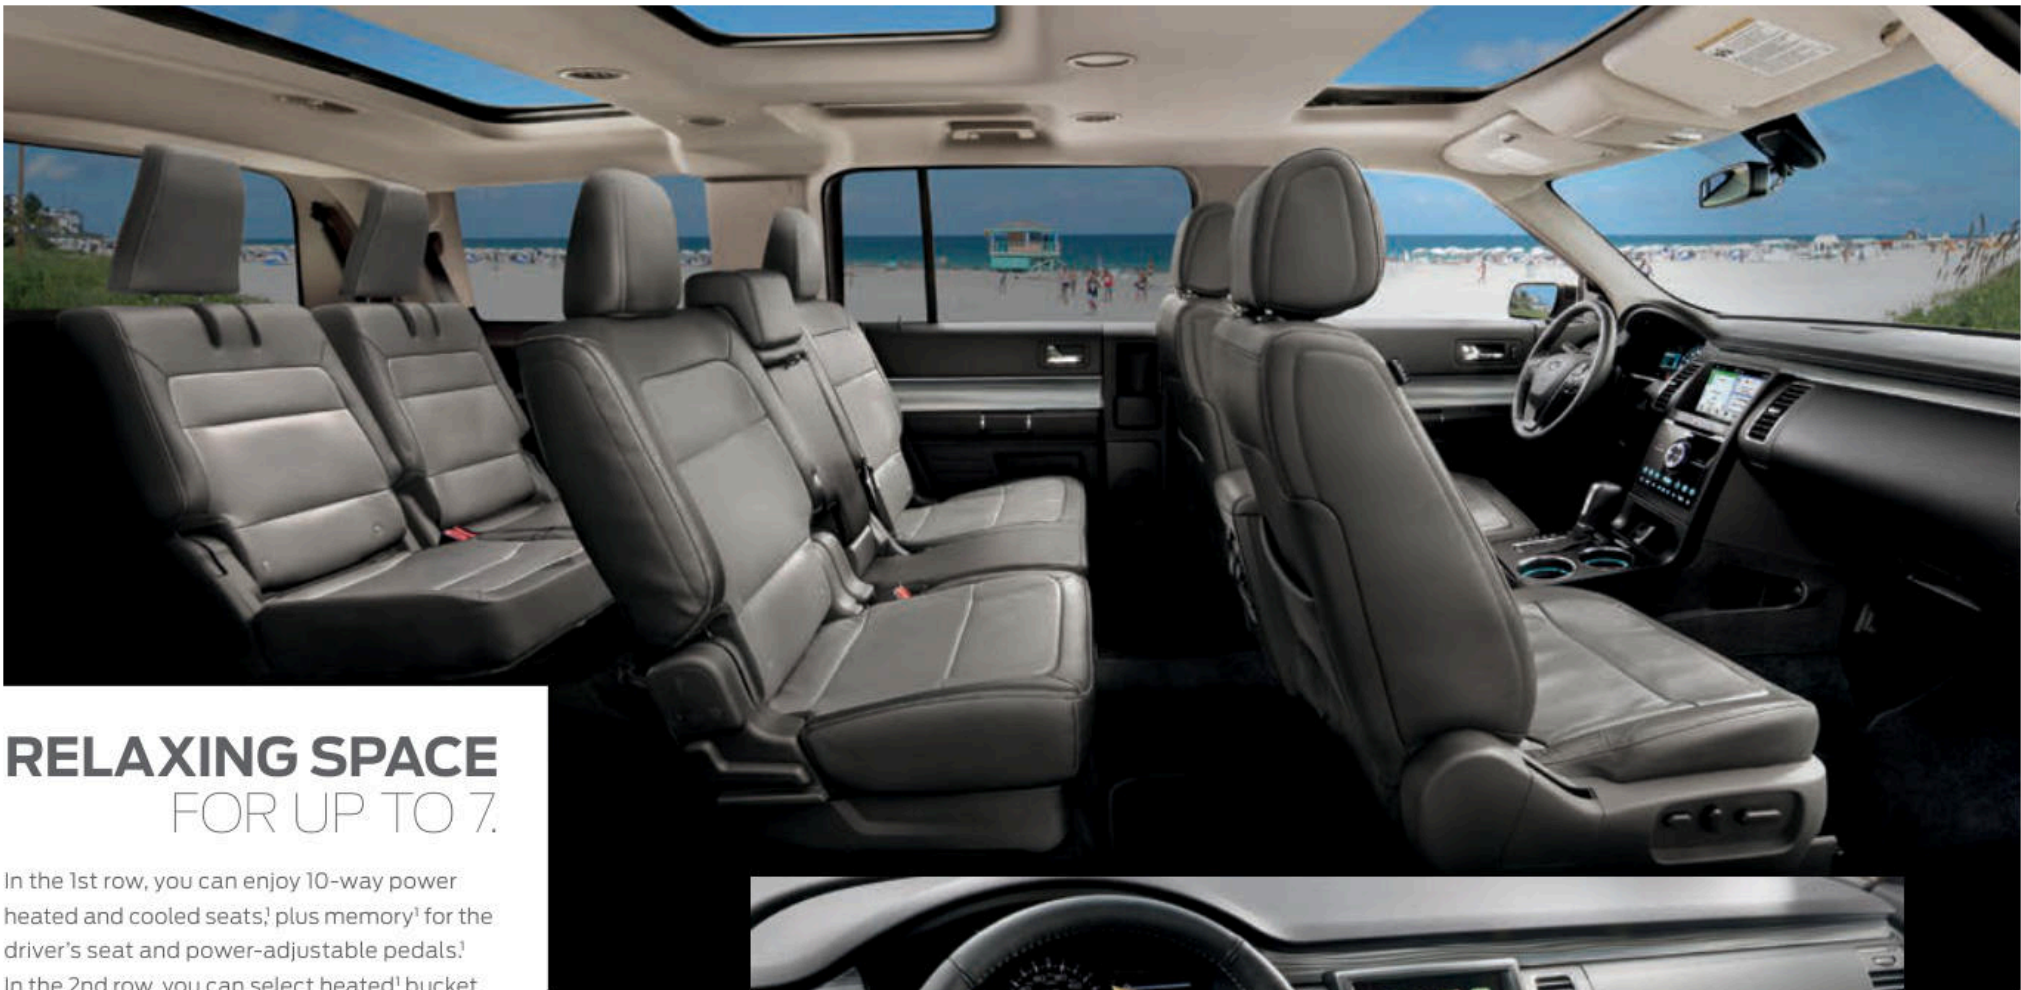

RELAXING SPACE FOR UP TO 7.

In the 1st row, you can enjoy 10-way power heated and cooled seats,¹ plus memory¹ for the driver's seat and power-adjustable pedals!¹ In the 2nd row, you can select heated¹ bucket seats¹ for 2 people, or a bench seat (shown above) for 3 people. Either way, your passengers get best-in-class 2nd-row leg room.² The multipanel Vista Roof^{®1} tops off the experience with amazing views for those in all 3 rows.

In addition to a heated steering wheel!¹ Flex offers MyKey® technology that allows you to program ignition keys with reminders to drive at appropriate speeds, keep the audio volume low, and more.