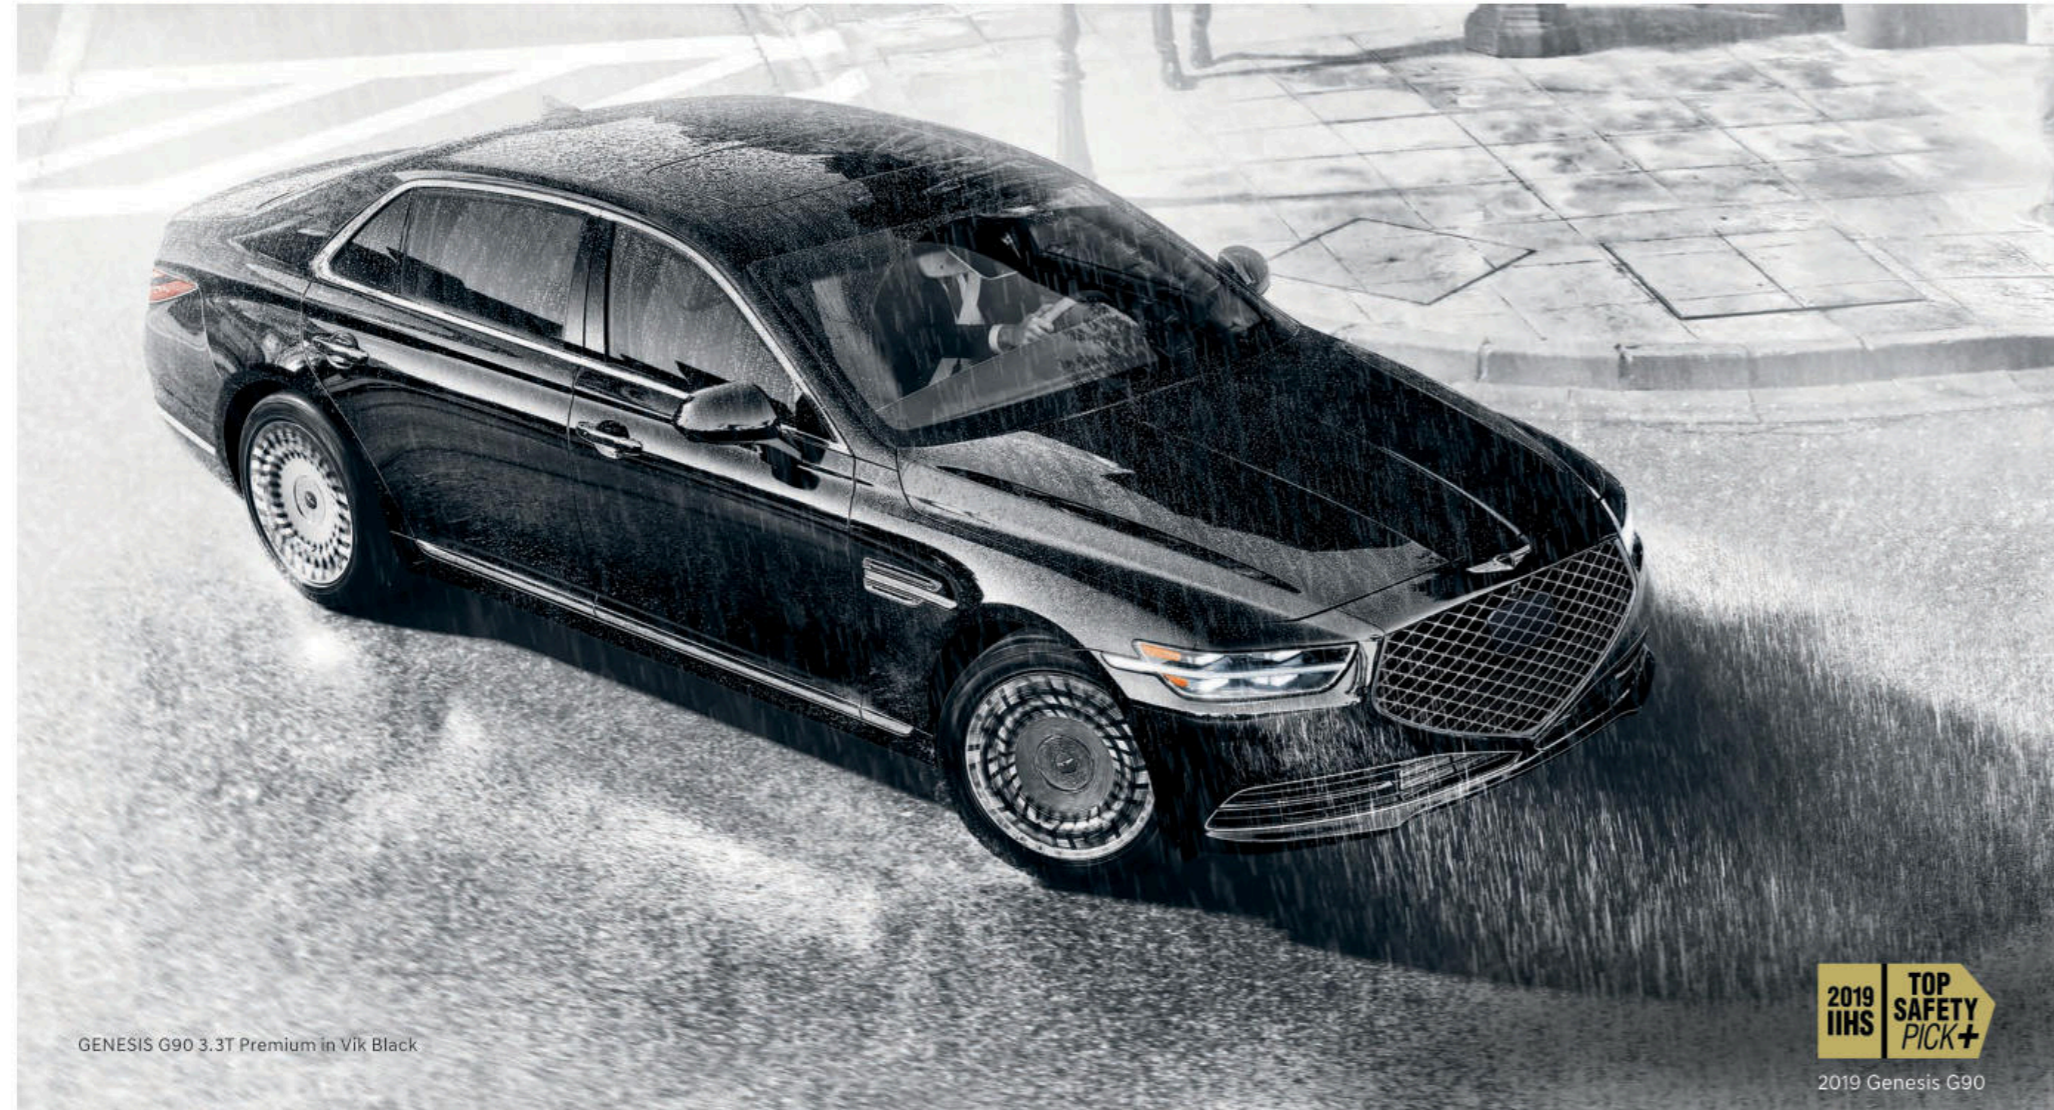

A SIXTH SENSE FOR SAFETY.

Genesis believes it has a responsibility to make driving on increasingly chaotic roads safer. Not just for you and your occupants, but for other drivers and pedestrians as well. That's why the 2020 G90 comes equipped with the most comprehensive set of standard safety

and driver assist features in the premium luxury class.³ And like every Genesis model, the G90 has been awarded the highest safety achievements in the industry, including an IIHS 2019 Top Safety Pick+ rating.⁴

YOUR ATTENTION PLEASE

Driver Attention Warning helps detect potential driver fatigue or distraction and issues visual and audio alerts suggesting the driver take a break.⁵ After parking, Safe Exit Assist issues an alert when a vehicle is detected to be approaching from behind, letting exiting passengers know it may not be safe to open the door.⁶