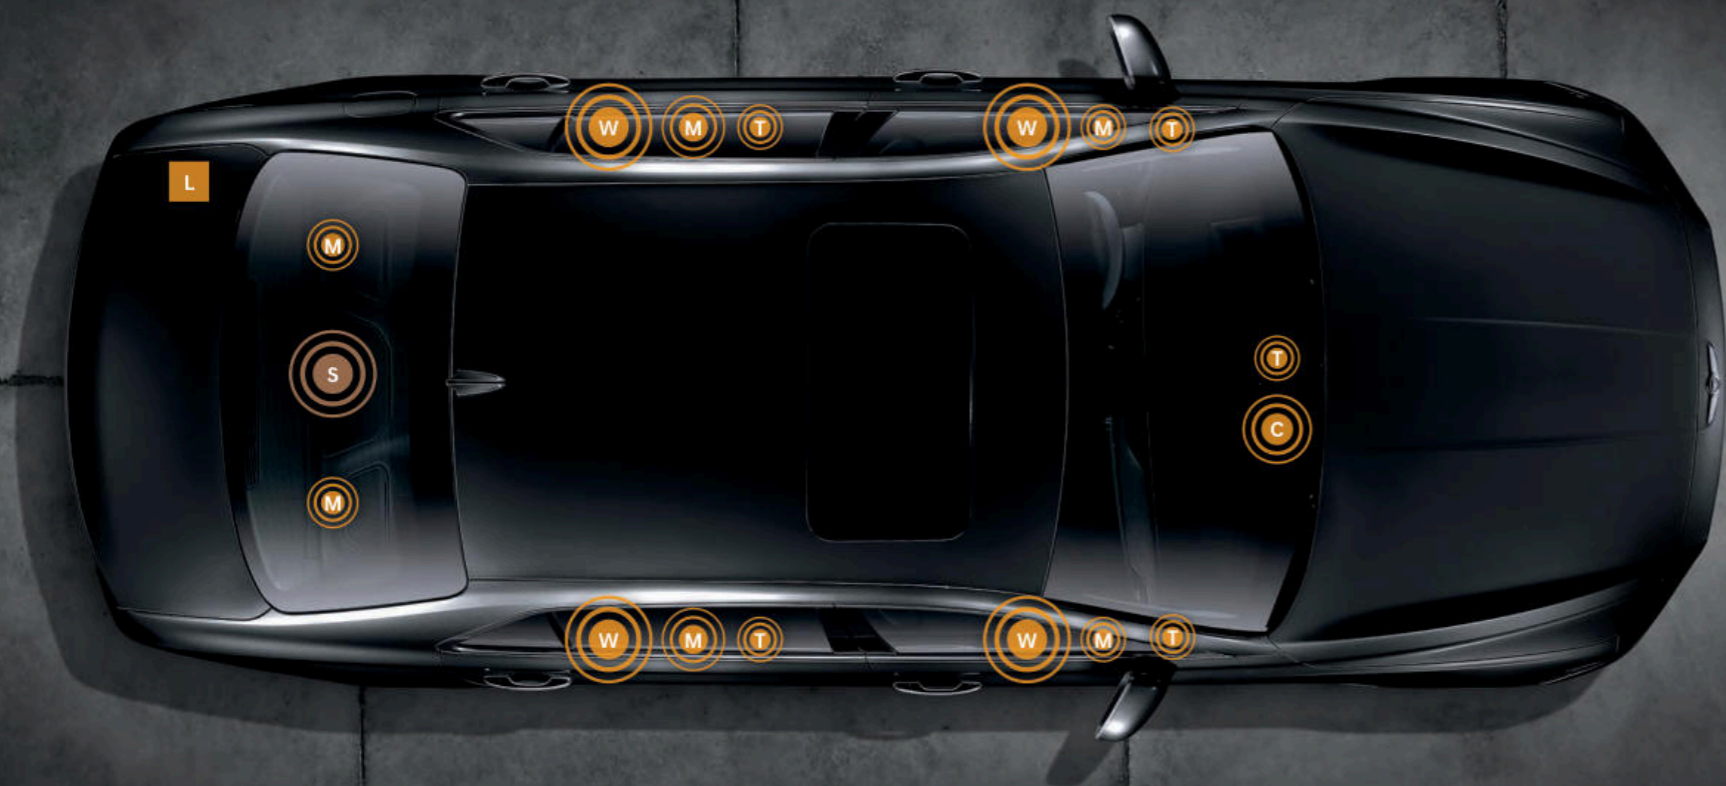

YOUR PERSONAL CONCERT HALL.

A powerful Lexicon® premium audio system with QuantumLogic® Surround sounds like your own world-class concert hall. It combines 900 Watts of power and Clari-Fi™ Music Restoration Technology

with patented signal extraction technology to create rich multi-channel sound reproduction. Each high-efficiency speaker is perfectly tuned to the G90's acoustic signature for an immersive

listening experience at every seating position. So whatever you're enjoying – from HD Radio™ and streaming playlists to SiriusXM® Satellite Radio – you'll hear it all with remarkable clarity.²⁰