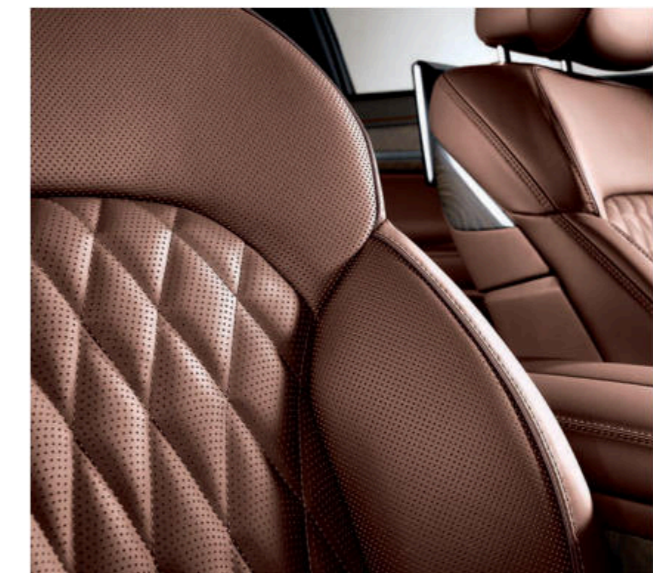

G90 3.3T PREMIUM

THE ART OF CRAFTSMANSHIP.

Press the button on the door handle of your G90 3.3T Premium, and it unlocks automatically by sensing your Proximity Key. Once you're seated, a power closure feature helps secure your door. Now take a look around: You are surrounded by Genesis craftsmanship. Nappa leather covers not just the seats, but the dashboard and center console. Open-pore, matte-finish wood trims the dash and accents other areas of the interior. And that signature G-Matrix pattern quilted into the seatbacks and seat cushions? It's available in a choice of five colors, each with its own wood trim tone.

Look closer: The 17-speaker Lexicon® audio system grilles are machined aluminum, and many of the switches on the dash are chrome-plated. You can illuminate your G90's class-leading interior space³ with seven different ambient lighting colors.

THE SCIENCE OF ACOUSTICS.

What may impress you the most is what's missing. Thanks to a combination of sound-insulating acoustic glass, triple-sealed doors and other measures, the G90 cabin is profoundly quiet. It's also refreshingly clean – air quality is monitored by a segment-first CO₂ Sensor.³ If elevated levels of carbon dioxide are detected, the ventilation system automatically refreshes the cabin air to help reduce driver fatigue.