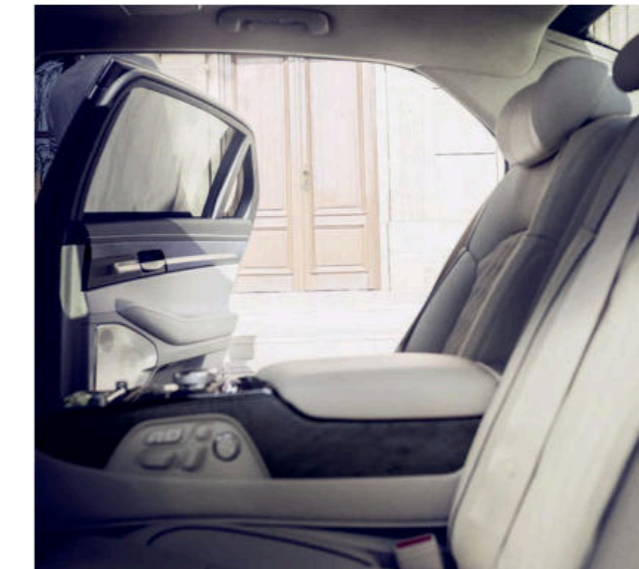

G90 5.0 ULTIMATE

MORE POWER. LESS STRESS.

In the Genesis G90, Nappa-leather covered power seats do more than just adjust your position. They adjust your attitude. All G90 models come standard with an exceptionally comfortable and supportive 22-way power driver seat. On the G90 5.0 Ultimate, there's also a 12-way power-adjustable left rear seat and 14-way power right rear seat. The right rear seat includes a one-touch relax mode that reclines to your preferred seating position.

It's the kind of comfort you won't find in ordinary luxury sedans. The kind that has earned certification from Aktion Gesunder Rücken, renowned for its ratings on how well products support overall back comfort, health and safety. In crafting the G90's seats, Genesis designers also studied the revolutionary Stressless® armchairs and recliners of Norwegian furniture manufacturer Ekornes.®

Settle into either rear seat of the G90 5.0 Ultimate, and you're welcomed by dual 10.3" high-definition video monitors that tilt and adjust to optimize individual viewing. A three-zone climate control system gives rear seat passengers even more control over their comfort. Turn on the soothing heat, press the power recline switch, raise the power rear window and rear side-window sunshades, and your tranquility is complete.

In the G90 5.0 Ultimate, luxury doesn't take a back seat. It takes every seat.