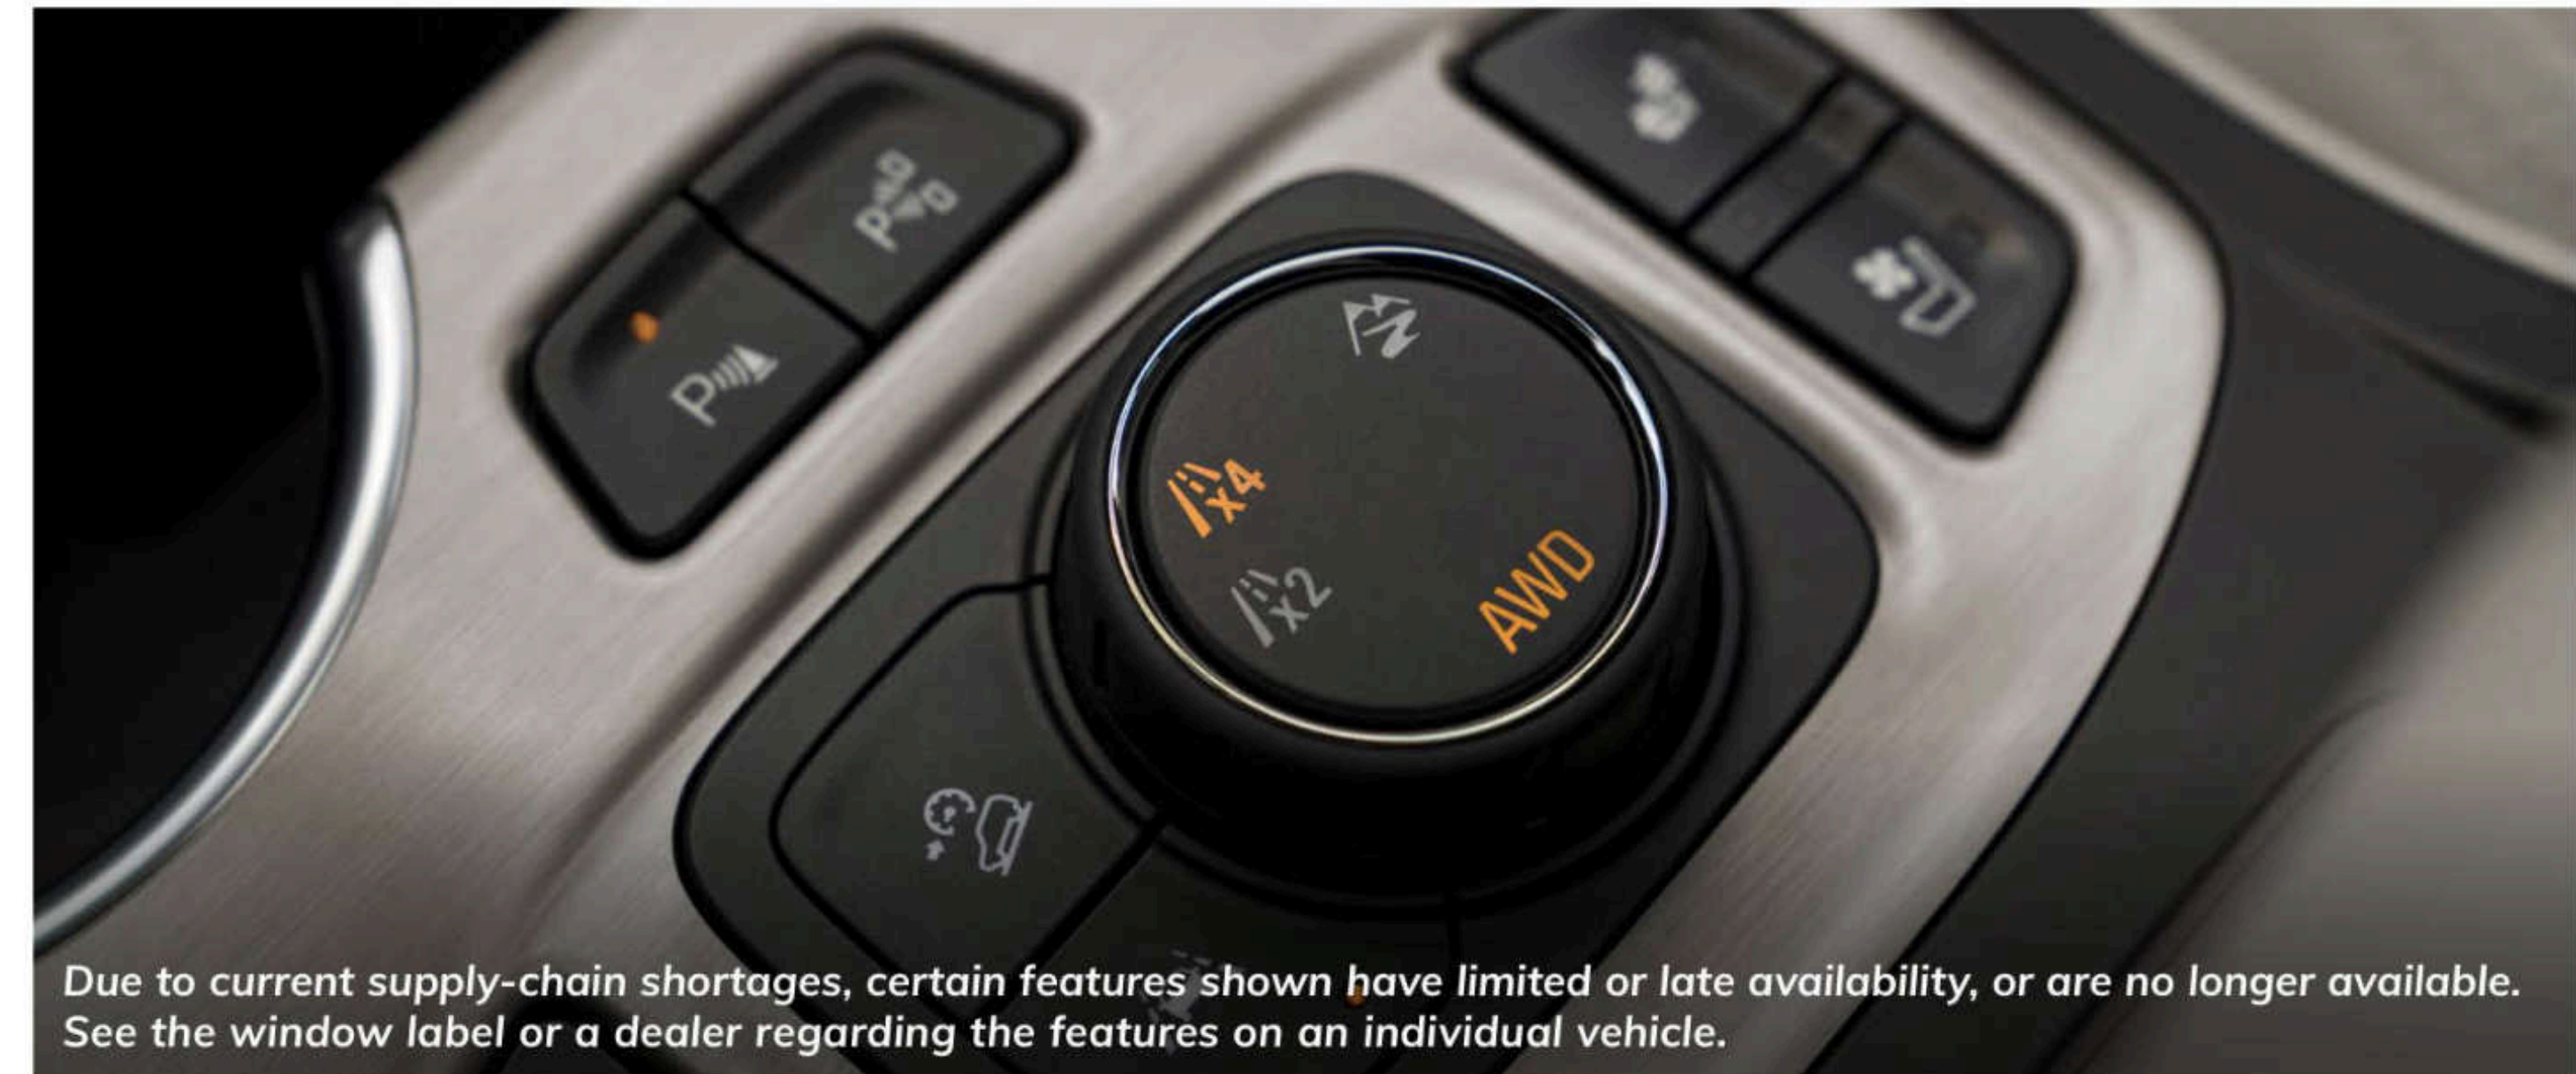

MAKE EVERY ROAD A ROAD WELL-TRAVELED

Transfer the power to the pavement with a smooth-shifting 9-speed automatic transmission. Terrain also offers a Traction Select System, allowing you to make real-time adjustments to changing driving conditions. FWD models include Snow mode, which lessens the chance of wheel slippage in low-traction driving conditions.

AWD models, standard on Terrain AT4 and Denali, offer Off-Road mode as well as an AWD Disconnect mode engineered to optimize fuel economy¹ in everyday driving conditions. Experience Terrain Denali's refined ride with reduced noise over rough roads thanks to the Premium Suspension with Enhanced Shock Control.

Due to current supply-chain shortages, certain features shown have limited or late availability, or are no longer available. See the window label or a dealer regarding the features on an individual vehicle.