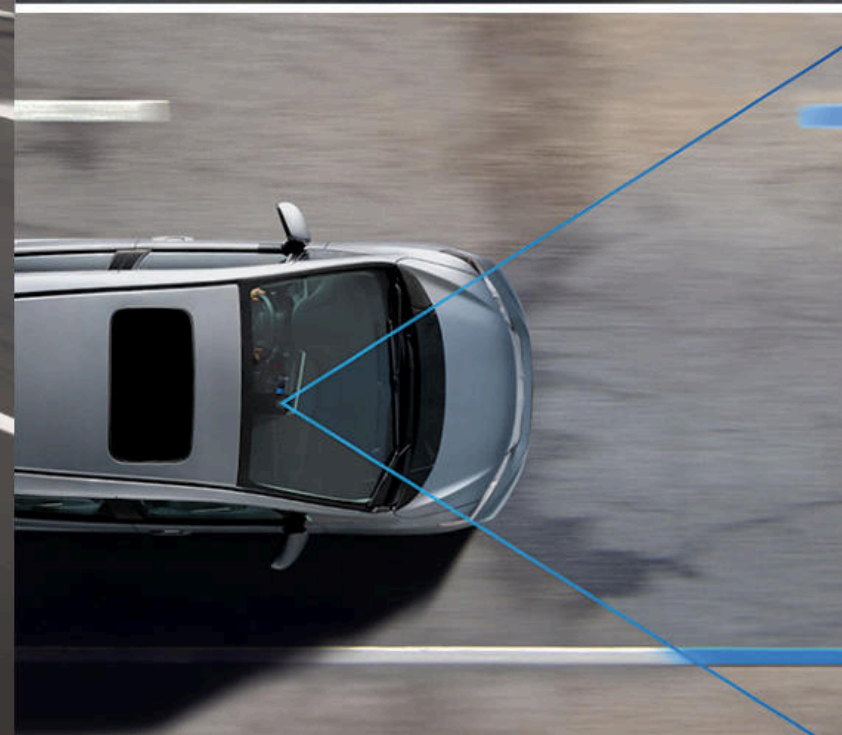

Collision Mitigation Braking System™ (CMBS™)⁸ (opposite page)
CMBS can help bring your Fit to a stop by automatically applying brake pressure when the system determines that a frontal collision is unavoidable.

Adaptive Cruise Control (ACC)⁹ (top image)
ACC helps you maintain a set following interval behind detected vehicles for highway driving.

Lane Keeping Assist System (LKAS)¹⁰ (lower left image)
With your hands on the steering wheel, long highway drives are easier with LKAS, which subtly adjusts steering to help keep the Fit centered in a detected lane.

Road Departure Mitigation System (RDM)¹¹ (lower right image)
RDM can determine if you cross over detected lanes without signaling, can provide steering assistance to help you return to your lane, or provide braking to help keep you from leaving the roadway entirely.