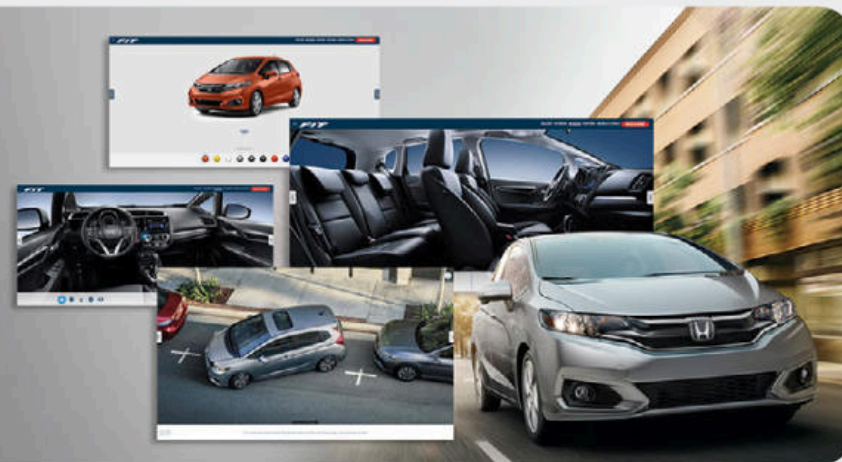

Enhance your experience and learn more at fit.honda.com

Take a deeper look at the Fit, including its many features and benefits. Browse a complete list of trims, colors and specifications, then build and price a custom configuration that works for you.