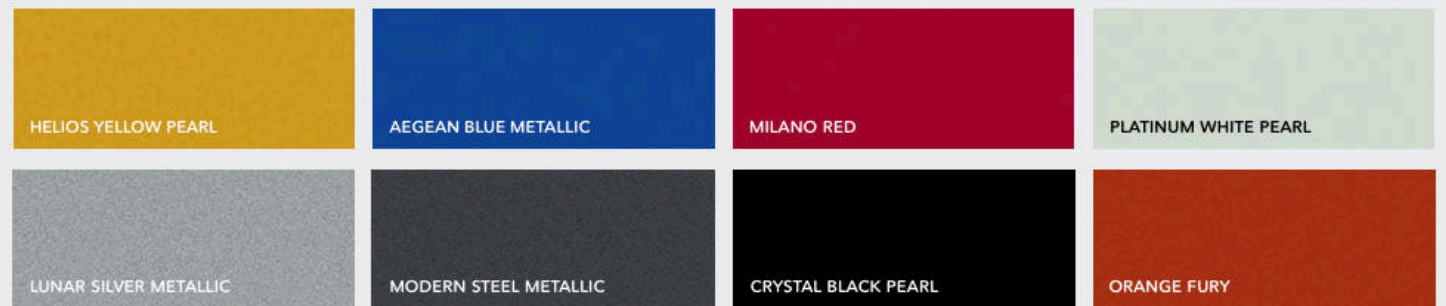

Exterior Colors