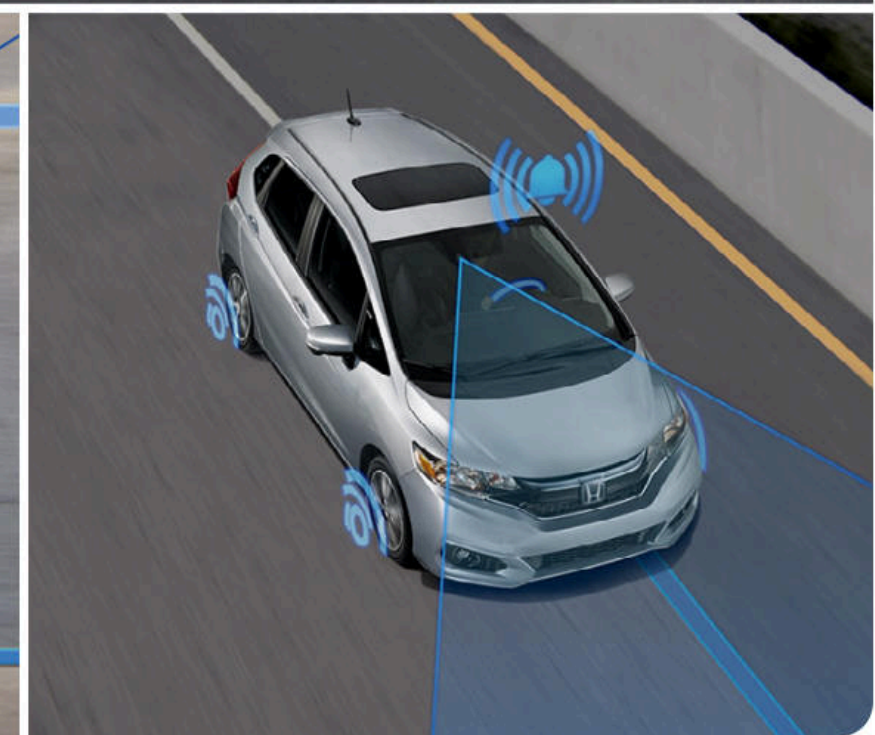

Collision Mitigation Braking System™ (CMBS™)⁸ (opposite page)
CMBS can help bring your Fit to a stop by automatically applying brake pressure when the system determines that a frontal collision is unavoidable.

Adaptive Cruise Control (ACC)⁹ (top image)
ACC helps you maintain a set following interval behind detected vehicles for highway driving.

Lane Keeping Assist System (LKAS)¹⁰ (lower left image)
With your hands on the steering wheel, long highway drives are easier with LKAS, which subtly adjusts steering to help keep the Fit centered in a detected lane.

Road Departure Mitigation System (RDM)¹¹ (lower right image)
RDM can determine if you cross over detected lanes without signaling, can provide steering assistance to help you return to your lane, or provide braking to help keep you from leaving the roadway entirely.