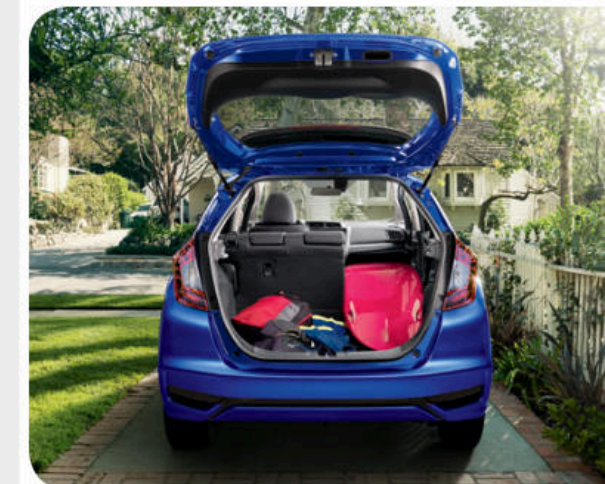

Fit EX-L shown in Aegean Blue Metallic with Black Leather.

Honda reminds you to properly secure cargo items. *Only use Refresh Mode (lower image) when the vehicle is safely parked. Return the seat and head restraint to their original position before driving.