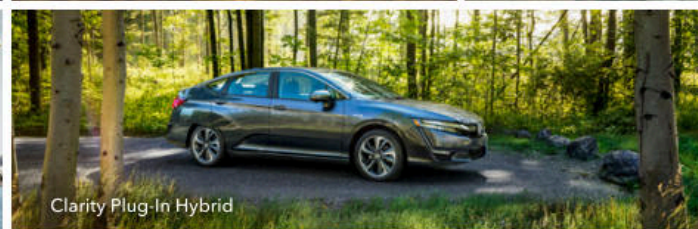

Honda Vehicles