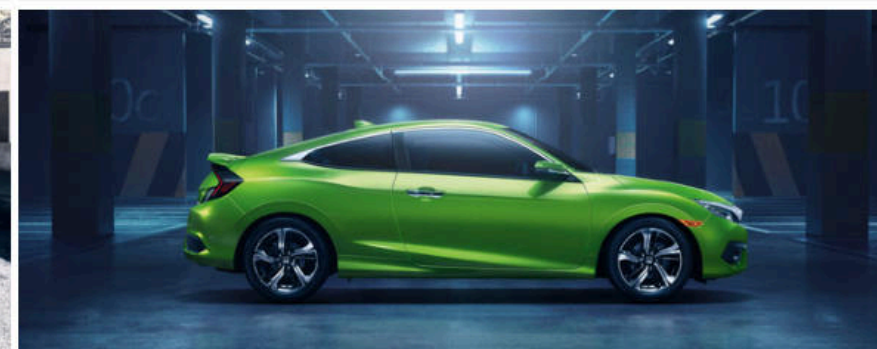

civiccoupe.honda.com

Sophisticated Inside and Out

Key Available Features

- 450-watt premium audio system with 10 speakers, including subwoofer
- 7-inch Display Audio with SiriusXM Radio^{®15} and HD Radio^{™16}
- Apple CarPlay^{™4} and Android Auto^{™5} integration
- Smart Entry with Walk Away Auto Lock®

Civic Touring Coupe shown in Energy Green Pearl with accessory wing spoiler.