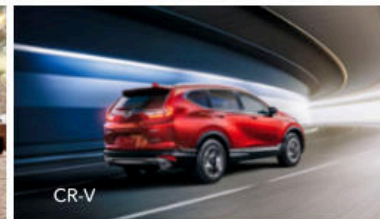

Honda Vehicles