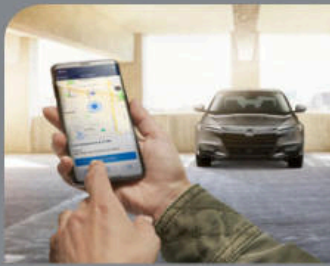

Travel smarter.

HondaLink

Stay connected with your vehicle right from your smartphone. The HondaLink® app* provides assistance, service and convenience. Visit hondalink.com for more information on features and subscription services.

Key Available Features

- Personal Concierge
- Remote Start
- Remote Lock & Unlock
- Emergency Call
- Find My Car
- Stolen Vehicle Locator
- Enhanced Roadside Assistance
- Automatic Collision Notification