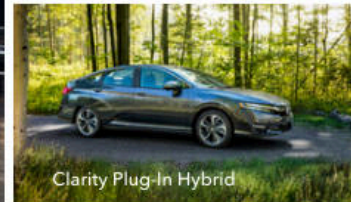

Insight

Clarity Fuel Cell

Clarity Plug-In Hybrid