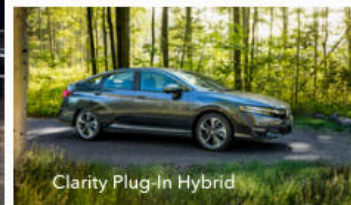

Insight

Clarity Fuel Cell

Clarity Plug-In Hybrid