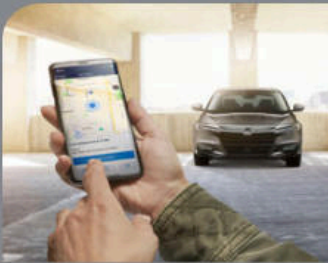

Travel smarter.

Stay connected with your vehicle right from your smartphone. The HondaLink® app* provides assistance, service and convenience. Visit hondalink.com for more information on features and subscription services.

Key Available Features

- Personal Concierge
- Find My Car
- Remote Start
- Stolen Vehicle Locator
- Remote Lock & Unlock
- Enhanced Roadside Assistance
- Emergency Call
- Automatic Collision Notification

HondaLink