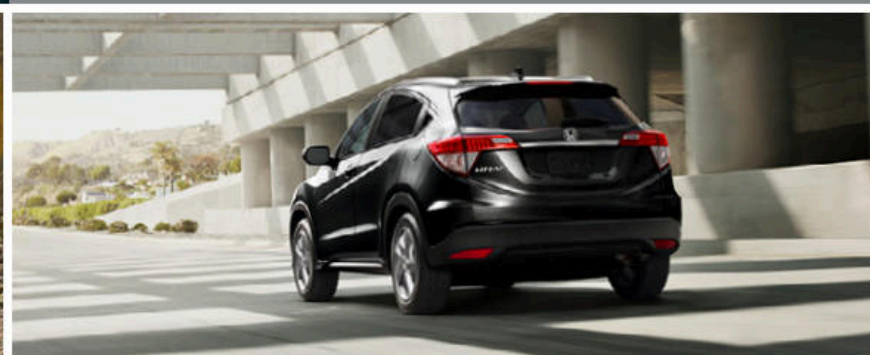

HR-V

hrv.honda.com

A Clever Mix of Comfort and Style

Key Available Features

- Apple CarPlay™ integration
- Android Auto™ integration
- 60/40 split 2nd-row Magic Seat®, including Tall, Utility and Long Modes
- Honda Sensing® suite of safety and driver-assistive features
- Real Time AWD with Intelligent Control System™

HR-V EX-L shown in Crystal Black Pearl.