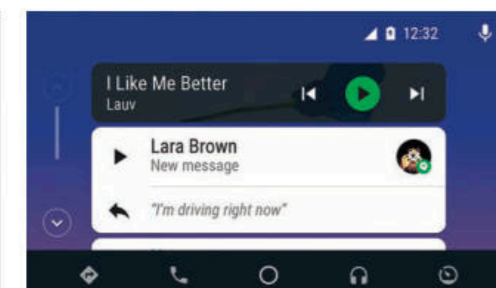

Automatic Emergency Assistance
Blue Link Connected Care offers 24/7 SOS Emergency Assistance and Automatic Collision Notification that calls for help if you're in an accident where an airbag deploys.³

On-Demand Diagnostics
Run vehicle diagnostics from your Accent's touchscreen, report issues at the press of a button, and receive Monthly Vehicle Health Reports or maintenance reminders by email.

Remote Controls
Use your smartphone, home assistant or wearable device to remotely start your Accent's engine, unlock the doors, set the cabin temperature and more.⁴

Service Link
Conveniently schedule your car for service from the driver seat of your Accent, or by using the MyHyundai smartphone app.

Customizable Alerts
Proud parent of a teen driver? Hyundai Blue Link lets you set curfew, geofence and speed alerts so you can relax when your loved ones are on the road.

Car Finder
Our Car Finder smartphone app feature lets you navigate your way through crowded parking lots back to your Accent.⁵

Apple CarPlay

Android Auto

Steering wheel audio controls

Rear-seat USB charge port