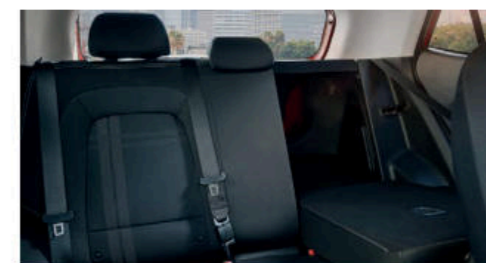

60/40 split-folding rear seats