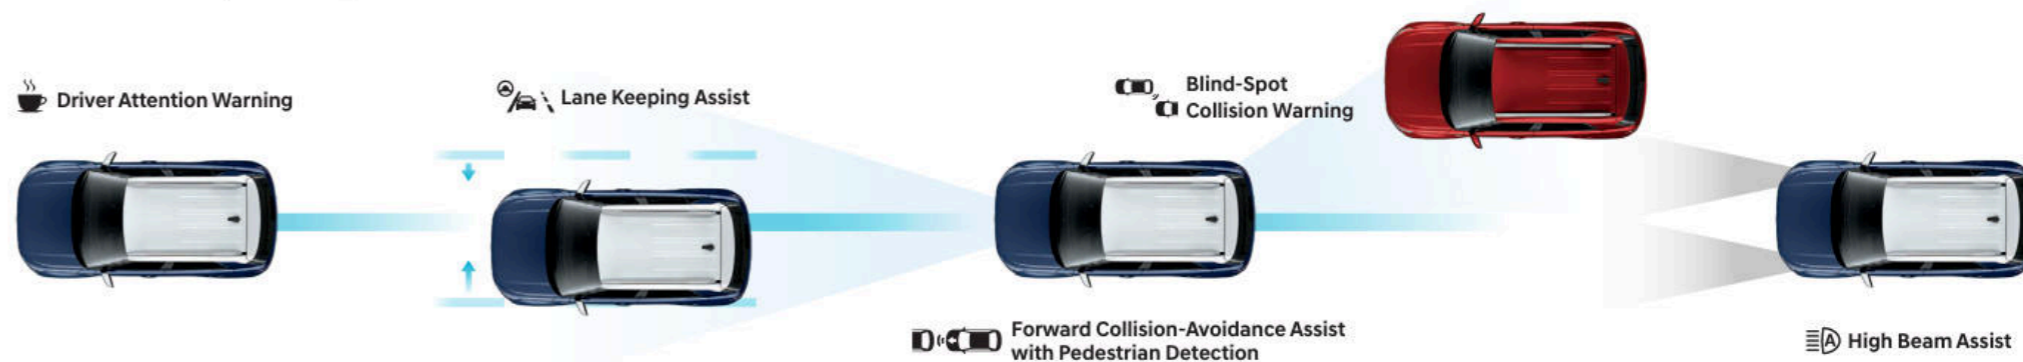

SmartSense Safety Technologies

With savvy design, smart technology and sophisticated safety features, Venue is the small SUV with big city hustle. Available in three trims – SE, SEL or Denim – Venue's fresh attitude is obvious the instant you glance at its chiseled angles, cascading mesh grille or available two-tone roof.

Step inside, and Venue plays host with seating for five and party favors like Apple CarPlay® and Android Auto™. Plug your smartphone into a USB port, and familiar icons for accessing your music playlists, maps, text messages and more appear on Venue's standard 8" touchscreen.¹

When you've got cargo to carry or gear to pack, Venue shows off its flexibility with 60/40 split fold-down rear seats and an adjustable two-level cargo floor. Slide open the available power sunroof to make Venue feel even more spacious inside.

Ready to hit the road? Venue is too, with a fuel-efficient Smartstream 1.6L 4-cylinder engine and the availability of Drive Mode Select to customize your driving dynamics. Choose Normal, Sport or – when the road is slippery – Snow mode for enhanced traction control.