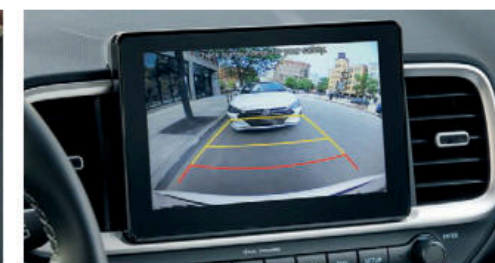

Now that you've put everything in its proper place, put yourself in the proper frame of mind. Just tap the touchscreen display to call up your favorite tunes from the playlists on your smartphone, then enjoy how great your music sounds on Venue's available 6-speaker audio system.

Automatic temperature control

Power tilt-and-slide sunroof

60/40 split-folding rear seats

Rear View Monitor with dynamic guidelines

Get closer to your Venue. Even from afar.

With Hyundai's available Blue Link[®] connected car technologies, Venue makes it easy to stay connected from wherever you are.¹ Simply download the MyHyundai app, and your smartphone becomes a remote control that lets you unlock your Venue's doors and start the engine before walking out the door.²