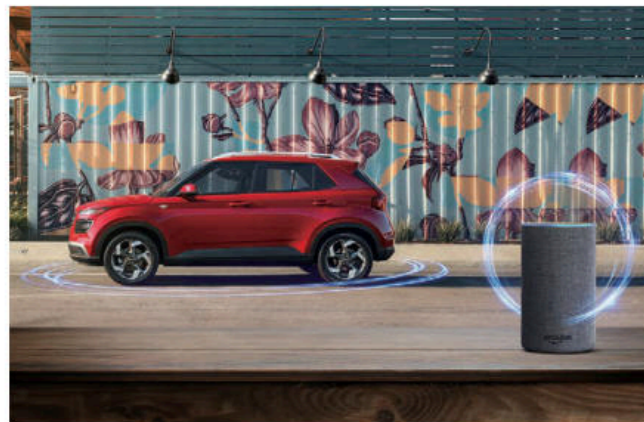

Get closer to your Venue. Even from afar.

With Hyundai's available Blue Link® connected car technologies, Venue makes it easy to stay connected from wherever you are.¹ Simply download the MyHyundai app, and your smartphone becomes a remote control that lets you unlock your Venue's doors and start the engine before walking out the door.²

With your Amazon Echo® or Google Home™ device, you can use voice commands to set Venue's cabin temperature from the comfort of your couch or kitchen.³ Blue Link's Guidance package lets you search for addresses or points of interest on your smartphone, then download the driving directions to Venue's available navigation system before you slip behind the wheel.⁴

Then there's Blue Link Connected Care. Like all Blue Link packages, it's complimentary for your first three years and offers exceptional peace of mind. If you're in an accident and the airbags deploy, your Venue automatically calls for help in a heartbeat.⁵ You can also push the SOS button on your rearview mirror for emergency assistance 24/7, 365 days a year.⁶ Visit hyundaibluelink.com for more information on the complete list of innovative features Blue Link puts at your fingertips.

Blue Link remote access with Amazon Echo

Automatic Emergency Assistance
Blue Link Connected Care offers 24/7 SOS Emergency Assistance and Automatic Collision Notification that calls for help if you're in an accident where airbags deploy.

On-Demand Diagnostics
Run vehicle diagnostics from your Venue's touchscreen display, report issues at the press of a button and receive Monthly Vehicle Health Reports or maintenance reminders by email.

Customizable Alerts
Proud parent of a teenage driver? Blue Link lets you set geofence, curfew and speed alerts so you can relax when your loved ones are on the road.

Car Finder
Our Car Finder smartphone app feature lets you navigate your way through a crowded parking lot back to your Venue.

Service Link
Conveniently schedule your vehicle for service from the driver seat of your Venue or your MyHyundai smartphone app.

Remote Controls
Use your smartphone, home assistant or wearable device to remotely start your Venue's engine, unlock the doors, set the cabin temperature and more.

EPA MPG Estimates (City/Highway/Combined)⁷

30/33/31 MPG

Smartstream Intelligent Variable Transmission

VENUE SE

Popular Features

- -Forward Collision-Avoidance Assist with Pedestrian Detection
- -Lane Keeping Assist
- -8" touchscreen display audio system
- -Wireless Apple CarPlay® and Android Auto™
- -Rear View Monitor with dynamic guidelines

VENUE SEL

Popular Features

- -Chrome accent front grille
- -Drive Mode Select including Snow mode
- -Automatic temperature control
- -Hidden cargo-area storage compartment
- -17" alloy wheels

VENUE Denim

Popular Features

- -Exclusive Denim exterior color with contrasting white roof
- -Exclusive Denim interior color and trim
- -Cloth and leatherette combination front seats

1.6L DPI 4-cylinder

hp 121
lb-ft 113

Exterior Colors

Interior Colors

VENUE