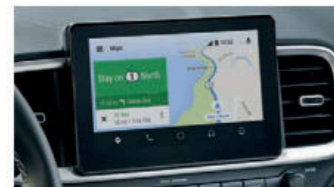

8" touchscreen display