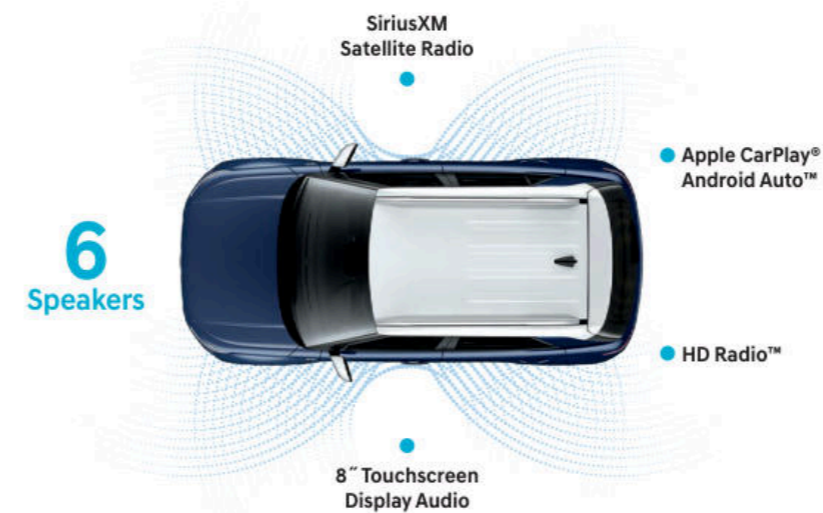

Automatic temperature control