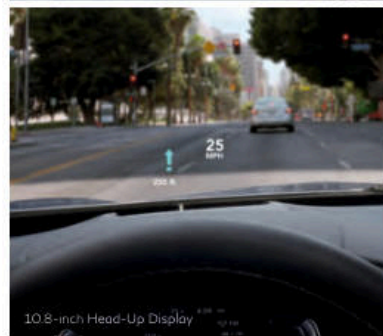

COMFORT MEETS CONFIDENCE
The soft-touch leather appointments aren't merely quilted with contrast stitching, but accented by a crosshatch at every sewn intersection and piping to line the edges. With a Head-Up Display that gives you essential information projected directly onto your windshield, you'll be ready to travel in confidence to match your comfort.

EXQUISITELY CRAFTED COMFORT THE TAILORED QX60 AUTOGRAPH

Comfort comes in many forms, from feeling coddled in premium materials to feeling your most radiant in sophisticated style. In the QX60 AUTOGRAPH, we've meticulously addressed them all. Inside, comfort conforms to your passengers with adjustable second-row captain's chairs and our softest semi-aniline leather appointments in the first and second rows. Outside, the exclusivity is made visible with a Black Obsidian Roof that seemingly disappears into a continuous glass cabin, accented by sleek Black Roof Rails.

TECHNICAL SPECS

INTERIOR DIMENSIONS

Cargo volume²¹ – behind first-row (cubic feet)	75.4
Cargo volume²¹ – behind second-row (cubic feet)	41.6
Cargo volume²¹ – behind third-row (cubic feet)	14.5
Head room – first-row / second-row / third-row (inches)	40.8 / 37.5 / 35.7
Leg room – first-row / second-row / third-row (inches)	42.1 / 37.7 / 28.0

CAPACITY

Maximum tow capacity²⁶	6,000 lbs.
Fuel tank	18.5 gallons
Seating	Up to 7 passengers

POWER & FUEL ECONOMY

Horsepower	295 hp @ 6,400 rpm
Torque	270 lb-ft @ 4,800 rpm
Estimated Fuel Economy FWD³¹ – city / highway / combined (mpg)	21 / 26 / 23
Estimated Fuel Economy AWD³² – city / highway / combined (mpg)	20 / 25 / 22

See infinitiusa.com for complete list of specifications.

All dimensions are measured in inches.