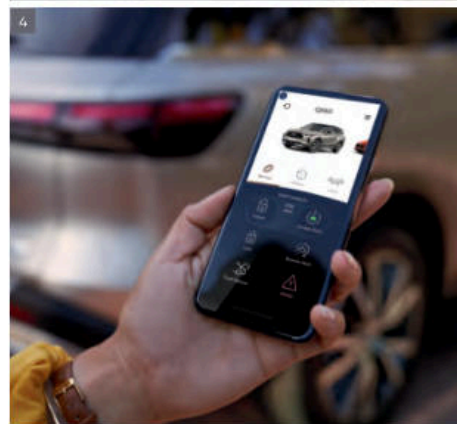

Bose[®] 17-speaker Performance Series Audio

1 BLACK CHROME MIRROR CAPS
2 CONSOLE NET AND PASS-THROUGH LIGHTING

EXTERIOR/INTERIOR Elevate style and protection without adding pretense. The Black Chrome Mirror Caps keep your vehicle's exterior premium, as the Chrome Rear Bumper Protector and Splash Guards help prevent scrapes and nicks. Inside, All-Season Floor Mats – High Wall Liners effortlessly preserve your interior footwells, as an elegant Pass-Through Lighting illuminates storage for the driver and front passenger. The Console Net provides a place to bring life with you by conveniently holding a purse or tablet.

3 INFINITI RADIANT ILLUMINATED KICK PLATES
4 VIRTUAL KEY¹⁹

TECH With INFINITI Virtual Key, manage your QX60 remotely. Once installed, the driver can grant up to seven additional users access to lock or unlock doors, start the engine or open the liftgate. From the Virtual Key app, view your QX60 location and usage history for every user.²⁸