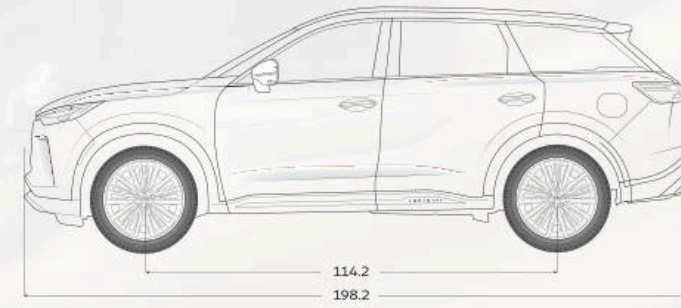

POWER & FUEL ECONOMY

Horsepower	295 hp @ 6,400 rpm
Torque	270 lb-ft @ 4,800 rpm
Estimated Fuel Economy FWD³¹ – city / highway / combined (mpg)	21 / 26 / 23
Estimated Fuel Economy AWD³² – city / highway / combined (mpg)	20 / 25 / 22

See infinitiusa.com for complete list of specifications.