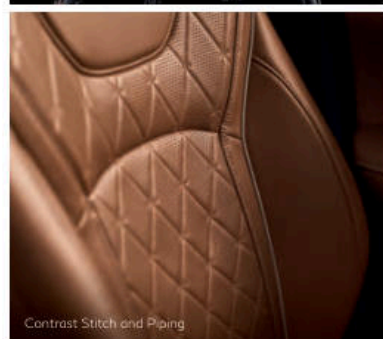

COMFORT MEETS CONFIDENCE
The soft-touch leather appointments aren't merely quilted with contrast stitching, but accented by a crosshatch at every sewn intersection and piping to line the edges. With a Head-Up Display that gives you essential information projected directly onto your windshield, you'll be ready to travel in confidence to match your comfort.

EXQUISITELY CRAFTED COMFORT THE TAILORED QX60 AUTOGRAPH

Comfort comes in many forms, from feeling coddled in premium materials to feeling your most radiant in sophisticated style. In the QX60 AUTOGRAPH, we've meticulously addressed them all. Inside, comfort conforms to your passengers with adjustable second-row captain's chairs and our softest semi-aniline leather appointments in the first and second rows. Outside, the exclusivity is made visible with a Black Obsidian Roof that seemingly disappears into a continuous glass cabin, accented by sleek Black Roof Rails.

TECHNICAL SPECS

INTERIOR DIMENSIONS

Cargo volume²¹ – behind first-row (cubic feet)	75.4
Cargo volume²¹ – behind second-row (cubic feet)	41.6
Cargo volume²¹ – behind third-row (cubic feet)	14.5
Head room – first-row / second-row / third-row (inches)	40.8 / 37.5 / 35.7
Leg room – first-row / second-row / third-row (inches)	42.1 / 37.7 / 28.0

CAPACITY

Maximum tow capacity²⁶	6,000 lbs.
Fuel tank	18.5 gallons
Seating	Up to 7 passengers

POWER & FUEL ECONOMY

Horsepower	295 hp @ 6,400 rpm
Torque	270 lb-ft @ 4,800 rpm
Estimated Fuel Economy FWD³¹ – city / highway / combined (mpg)	21 / 26 / 23
Estimated Fuel Economy AWD³² – city / highway / combined (mpg)	20 / 25 / 22

See infinitiusa.com for complete list of specifications.

All dimensions are measured in inches.