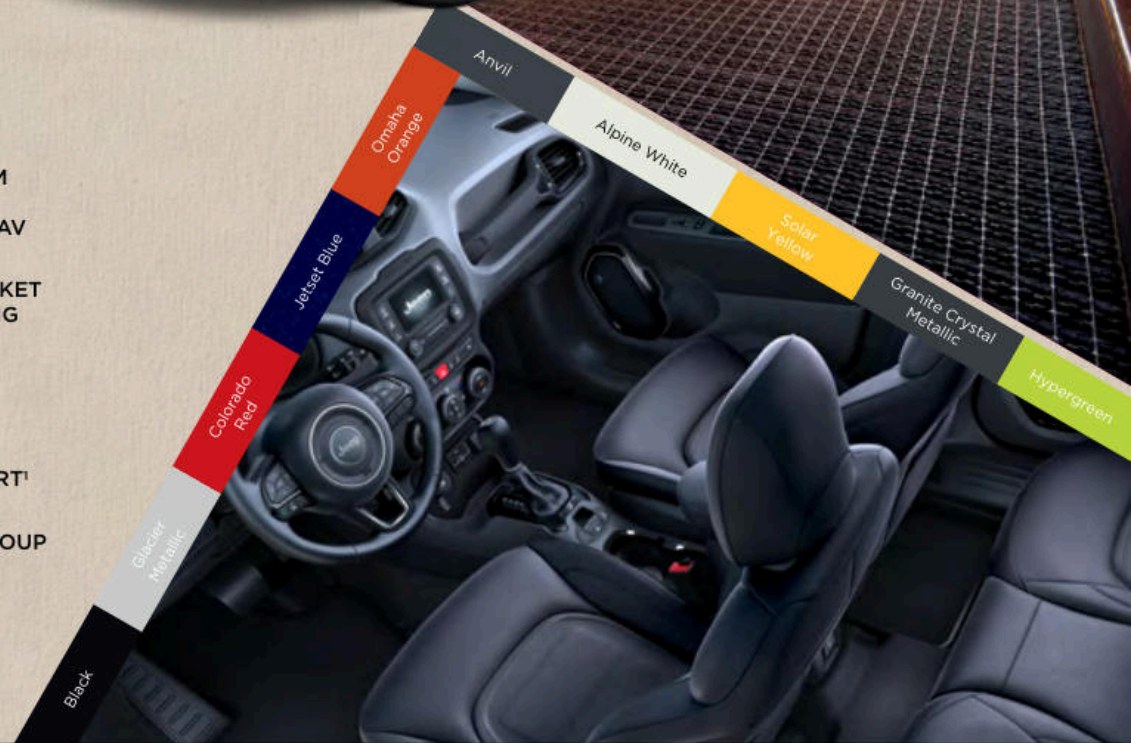

RENEGADE DESERT HAWK®

FREEDOM THAT'S
UNIQUELY YOURS

— Jeep —

2017 RENEGADE®
LIMITED EDITIONS

RENEGADE ALTITUDE

2017 JEEP RENEGADE®
DESERTHAWK

YOURS TO EXPLORE

Leave no dune untouched or stone unturned. Renegade® Desert hawk® delivers authentic Jeep Brand off-road performance with a rugged look made for desert adventures.

[SEARCH NEW INVENTORY](#)

2017 JEEP RENEGADE[®]
ALTITUDE

BOLD IN EVERY WAY

Blending premium amenities, bold design and the trusted Jeep Brand capability, Renegade[®] Altitude stands out even when standing still. Turn the wheel, and heads will follow. You'll make your presence known wherever you go.

GLOSS BLACK EXTERIOR ACCENTS

EXTERIOR MIRRORS WITH
SUPPLEMENTAL TURN SIGNALS

AVAILABLE MY SKY[®]
OPEN-AIR SUNROOF SYSTEM

AVAILABLE UCONNECT[®] 6.5 NAV

CLOTH SEATLE HIGH-BACK BUCKET
SEATS WITH BLACK STITCHING

GLOSS BLACK INTERIOR
BEZEL ACCENTS

AVAILABLE
PASSIVE ENTRY/REMOTE START¹

AVAILABLE COLD WEATHER GROUP

 BUILD & PRICE >  SEARCH NEW INVENTORY >

⁽¹⁾ Remote Vehicle Start not available on all vehicles. You are responsible for using remote features in accordance with any laws, rules, or ordinances in effect in your vehicle's location.