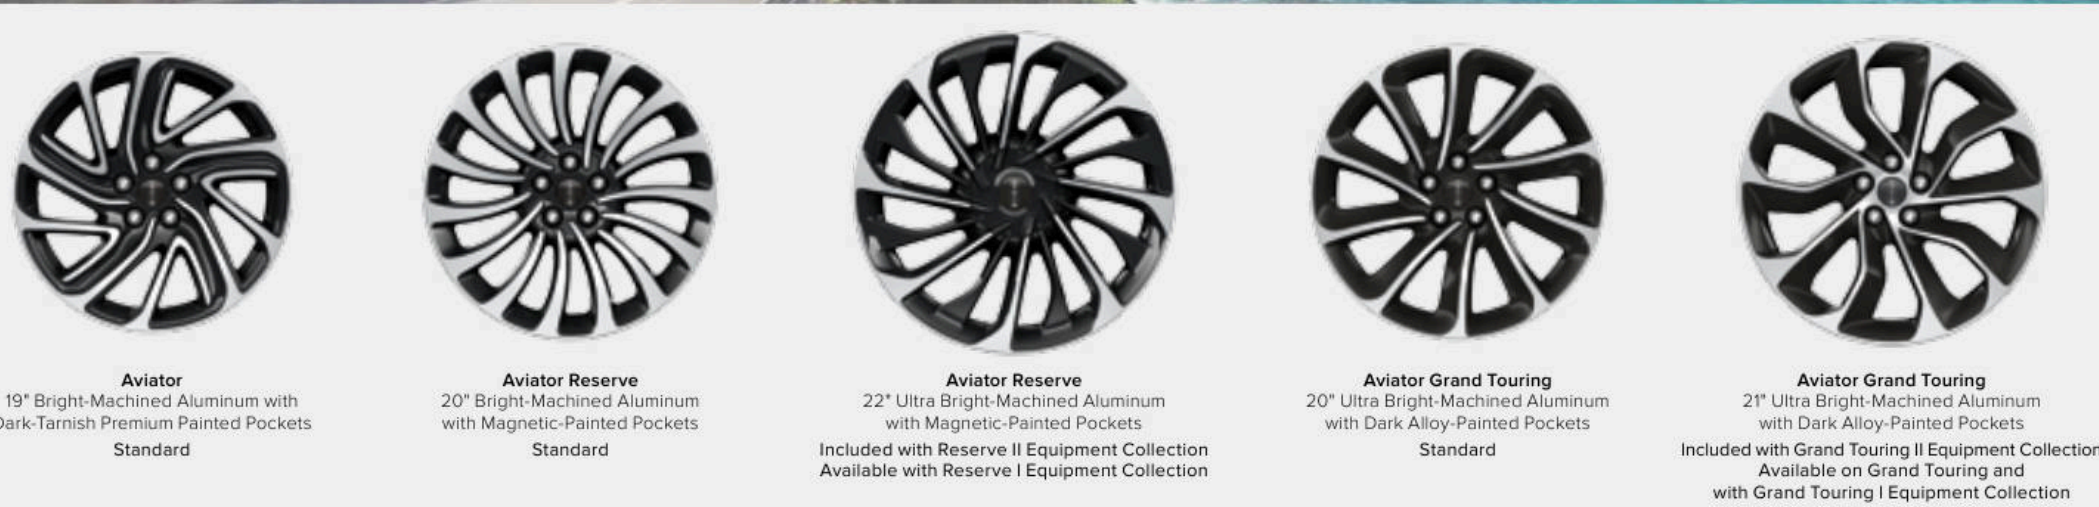

Aviator
19" Bright-Machined Aluminum with Dark-Tarnish Premium Painted Pockets
Standard

Aviator Reserve
20" Bright-Machined Aluminum with Magnetic-Painted Pockets
Standard

Aviator Reserve
22" Ultra Bright-Machined Aluminum with Magnetic-Painted Pockets
Included with Reserve II Equipment Collection
Available with Reserve I Equipment Collection

Aviator Grand Touring
20" Ultra Bright-Machined Aluminum with Dark Alloy-Painted Pockets
Standard

Aviator Grand Touring
21" Ultra Bright-Machined Aluminum with Dark Alloy-Painted Pockets
Included with Grand Touring II Equipment Collection
Available on Grand Touring and with Grand Touring I Equipment Collection

Exterior and interior colors shown are representative only. Actual interiors may vary. ¹Additional charge. ²Lincoln Soft Touch Seats standard on Aviator. ³Available via download and compatible with select smartphone platforms. Learn more at lincolnway.com. Message and data rates may apply. ⁴Available feature. Requires activation. Available late summer 2019. ⁵Certain restrictions, 3rd-party terms and data rates may apply. See footnote 6 below "Standard Features" on previous page, and your Lincoln Dealer for details. ⁶Lincoln Pickup & Delivery is valid for owners of 2017 or newer model-year Lincoln vehicles. Service available for retail and warranty repairs. Mileage limitations may apply. See dealer for details. ⁷Coverage, for original owner, varies based on vehicle model year. Non-transferable. For complete details, go to lincolnowner.com or your Lincoln dealer. ⁸Available for select Lincoln 2018 and later model-year vehicles equipped with Lincoln Connect, the Lincoln Way App, and Key by Amazon App require iOS 10.0 or higher on select iPhone® models and Android™ 5.0 or higher on select phones. Lincoln Way, compatible with select smartphone platforms, is available via a download. Lincoln Connect service required for remote features (see Lincoln Way Terms for details). Connected service and features depend on compatible AT&T network availability. Evolving technology/cellular networks/vehicle capability may limit functionality and prevent operation of connected features. Message and data rates may apply. In-car delivery is available only to Amazon Prime members in select U.S. cities and surrounding areas. Check your eligibility at www.amazon.com/keyforcar. ⁹CLEAR is currently available to U.S. citizens and legal permanent residents with valid photo I.D. Program eligibility for new retail purchases of 2018 and newer model-year Lincoln vehicles (12 months on Lincoln Black Label models; 6 months on all other Lincoln models). Full CLEAR enrollment, including biometrics, required to be completed within 120 days of vehicle delivery.