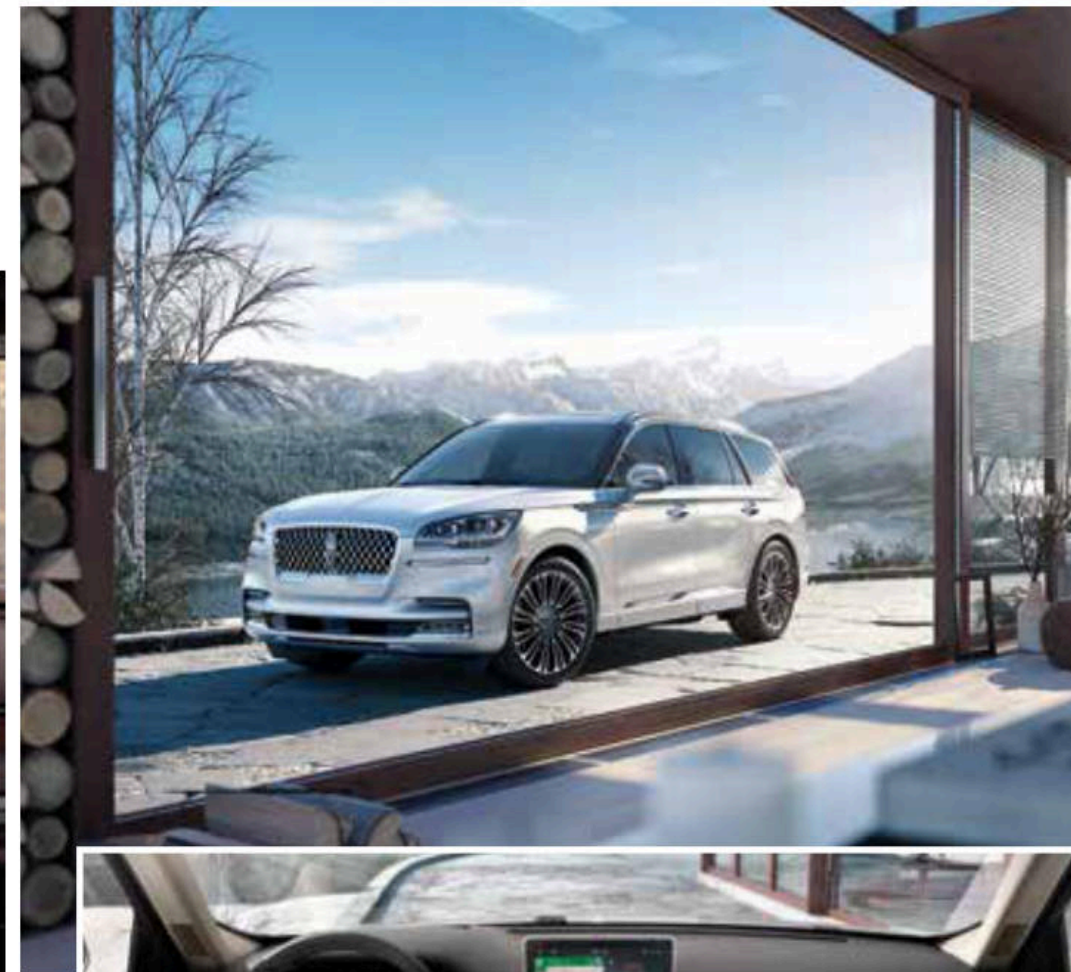

LINCOLN BLACK LABEL
AVIATOR

FLIGHT

Take control with the all-new Flight theme offered exclusively on Lincoln Black Label Aviator. Luggage Tan colored Savannah leather 1st- and 2nd-row seats feature Runway perforation patterned inserts beckoning to your inner pilot. The suede-like feel of the Ebony Dinamica® headliner further elevates cabin ambience, while Darker Full Engine Turn aluminum appliqué feature a circular pattern that pays homage to the instrumentation inside early aircraft.

DESTINATION

The sumptuous Destination theme makes every trip a richly textured journey. The Mahogany Red leather-wrapped interior features premium Savannah leather 1st- and 2nd-row seats with dazzling diamond-weave perforation pattern inserts. Khaya wood accentuates the horizontal forms of the instrument panel and more. From the Dinamica headliner to the carpeted floor mats, the warmth of Mahogany Red envelops you.

CHALET

Awaken your senses to the invigorating contrasts of the Chalet theme. This bold Alpine and Espresso colored interior is inspired by crisp mountain air and the comfort of an après-ski lodge. Lincoln Star perforation pattern inserts on the Savannah leather 1st- and 2nd-row seats and the Lincoln Black Label Star logo etched into the instrument panel's Silverwood appliqué exemplify the luxuries within this striking space.

See Lincoln.com for features and options.

FLIGHT

Luggage Tan Savannah/Darker Full Engine Turn

DESTINATION

Mahogany Red Savannah/Khaya

CHALET

Alpine Savannah/Silverwood