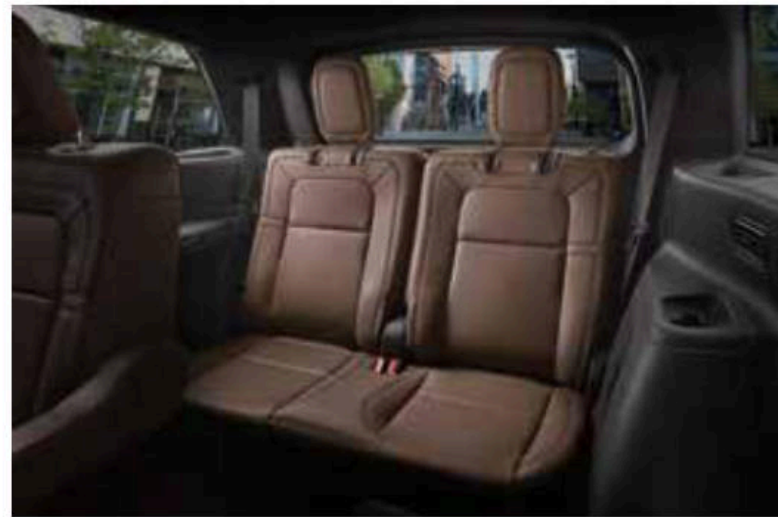

TRANSPORT UP TO 7 PASSENGERS

From short jaunts around town to epic getaways, the 3 spacious rows of seating inside Aviator make it easy to travel with family and friends. Seat up to 7 when you combine the 2nd-row bench seat with the standard 3rd-row PowerFold® bench seat. Or seat up to 6 with the heated¹ and ventilated¹ 2nd-row captain's chairs¹, which pair with your choice of a full center console¹, or a step-over mini console¹ with convenient pass-through to the 3rd row.

Helping you maintain harmony on long trips, Aviator offers Lincoln Connect™² with 4G LTE Wi-Fi hotspot capability² that passengers can use to stream content on their mobile devices. Plus, up to 6 smart-charging USB ports¹, a 110V/150W AC power outlet, and two 12V powerpoints to keep everyone's devices charged up. A panoramic Vista Roof³ and best-in-class 2nd-row shoulder room³ bring even more joy.

ADAPT WITH REMARKABLE EASE

You'll enjoy effortless loading and unloading of people, pets and so much more using the power tip-and-slide feature on the 2nd-row outboard seats. To access the best-in-class cargo room^{3,4} behind the 3rd row, simply kick your foot beneath the hands-free liftgate.¹ You can also press the PowerFold 3rd-row seat buttons in the rear cargo area to quickly expand your cargo-carrying possibilities.

¹Available feature. ²Certain restrictions, 3rd-party terms and data rates may apply. See footnote 6 on the page titled Standard Features, and your Lincoln Dealer for details. ³Based on advertised dimensions. ⁴Cargo and load capacity limited by weight and weight distribution.