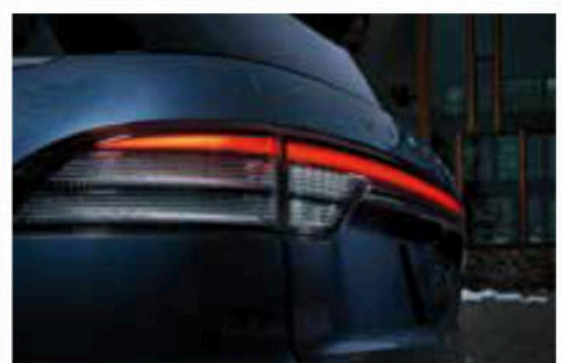

2020 AVIATOR

ALWAYS BEGIN ON A BRIGHT NOTE

Whether your day ahead is filled with places to be, or as open as a big blue sky, the all-new 2020 Lincoln Aviator starts it with a warm embrace. As you approach, Lincoln Dynamic Signature Lighting¹ flows beneath the headlamps, while the illuminated¹ Lincoln Star on the grille glows from within. Illuminated welcome mats and backlit door handles extend an invitation, while the Dynamic Lower Entry feature of the Air Glide Suspension¹ eases access for all. Whether you select Aviator or Aviator Grand Touring² with its advanced hybrid electric technology, every drive starts with beautiful chimes orchestrated by a world-renowned symphony as the LCD screen animation takes you soaring through blue skies. Elevate life's journey in the all-new Aviator.