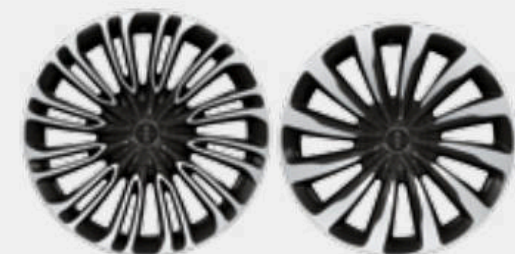

LINCOLN BLACK LABEL
AVIATOR

FLIGHT

Take control with the all-new Flight theme offered exclusively on Lincoln Black Label Aviator. Luggage Tan colored Savannah leather 1st- and 2nd-row seats feature Runway perforation patterned inserts beckoning to your inner pilot. The suede-like feel of the Ebony Dinamica® headliner further elevates cabin ambience, while Darker Full Engine Turn aluminum appliqué feature a circular pattern that pays homage to the instrumentation inside early aircraft.

DESTINATION

The sumptuous Destination theme makes every trip a richly textured journey. The Mahogany Red leather-wrapped interior features premium Savannah leather 1st- and 2nd-row seats with dazzling diamond-weave perforation pattern inserts. Khaya wood accentuates the horizontal forms of the instrument panel and more. From the Dinamica headliner to the carpeted floor mats, the warmth of Mahogany Red envelops you.

CHALET

Awaken your senses to the invigorating contrasts of the Chalet theme. This bold Alpine and Espresso colored interior is inspired by crisp mountain air and the comfort of an après-ski lodge. Lincoln Star perforation pattern inserts on the Savannah leather 1st- and 2nd-row seats and the Lincoln Black Label Star logo etched into the instrument panel's Silverwood appliqué exemplify the luxuries within this striking space.

Aviator

Grand Touring

See Lincoln.com for features and options.