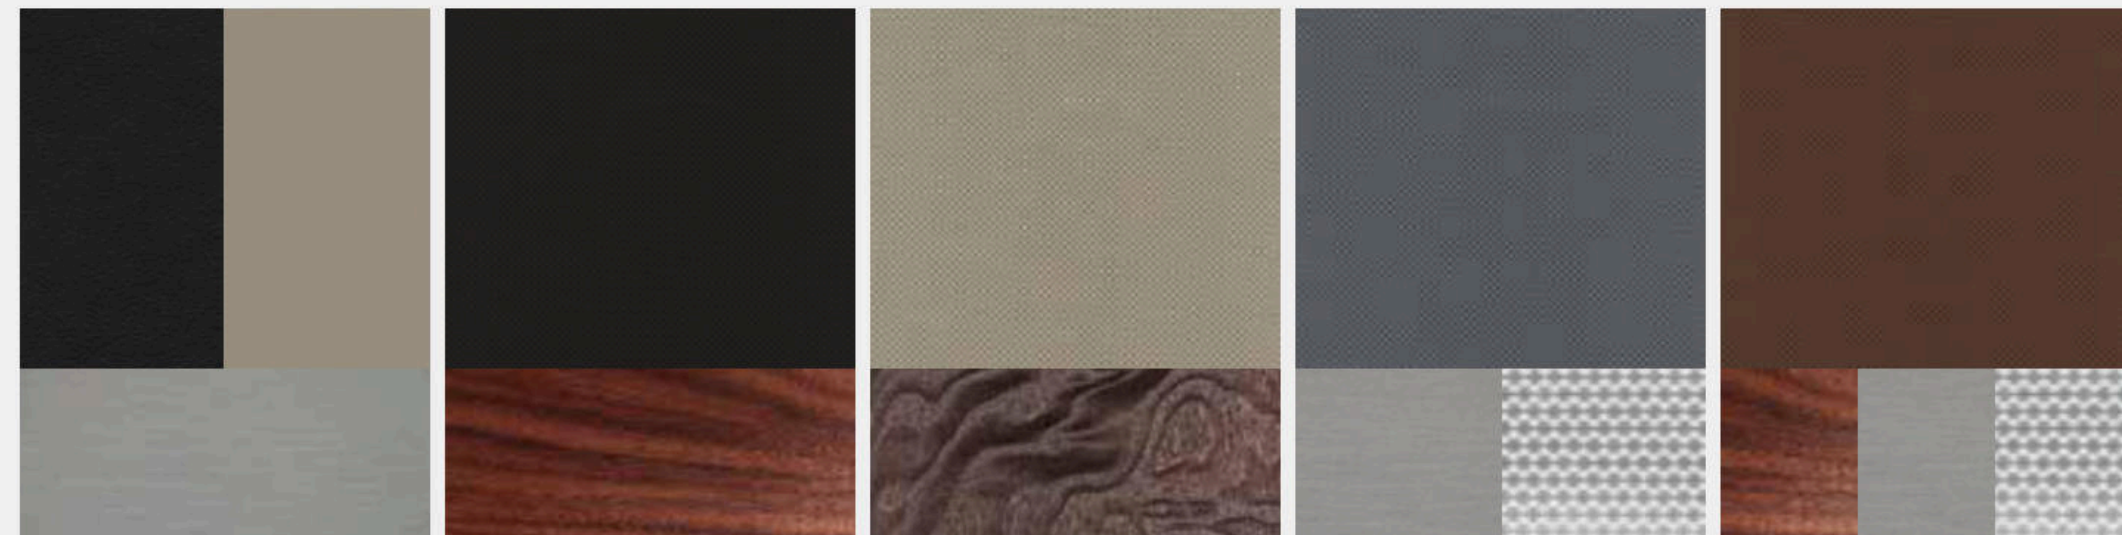

1 Infinite Black 2 Silver Radiance 3 Pristine White¹ 4 Magnetic Gray 5 Blue Diamond 6 Ceramic Pearl¹ 7 Crystal Copper¹ 8 Iced Mocha¹ 9 Burgundy Velvet¹ 10 Red Carpet¹

Ebony or Sandstone² Linear Brushed Aluminum Aviator 1-10 Ebony Santos Rosewood Reserve 1-10 Sandstone Espresso Ash Swirl Reserve 1-10 Medium Slate Linear Brushed Aluminum Reserve 1-7 Light Engine Turn Aluminum Grand Touring 1-10 Roast Santos Rosewood Reserve/Grand Touring 1-10 Available: Linear Brushed Aluminum Reserve 1-10 Light Engine Turn Aluminum Grand Touring 1-10