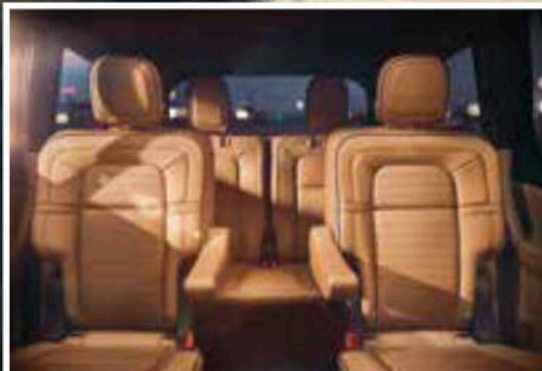

DESTINATION

Mahogany Red Savannah/Khaya