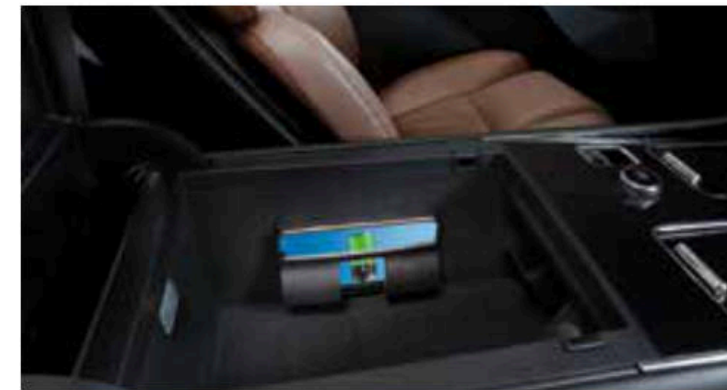

ENGAGE WITH EXCLUSIVE 3D AUDIO

You won't just hear it – you'll feel the exceptional level of precision and musical accuracy offered by the expertly engineered Revel® Ultima 3D Audio System.¹ Enjoy your favorites through a network of 28 speakers – including 8 in the headliner – finely tuned to the Aviator interior. It's as if you're seated in a concert hall, and listening modes like "Audience" and "On Stage" let you choose your level of immersion. Outstanding, multi-dimensional sound in every seat is courtesy of advanced cabin correction tuning, QuantumLogic® 3D Surround Sound Technology, and Revel Waveguides. Patented Clari-Fi™ music restoration technology enhances satellite radio, streaming services, MP3s and other digital sources – for clear, crisp, wide, dynamic sound. With 127 steps of adjustment, the immersion control slider lets you customize how much the music envelops you for a personalized sound experience.

¹Available feature. ²Requires feature activation. Available late summer 2019. ³Qi wireless charging may not be compatible with all mobile phones. ⁴Class is Large Crossover Premium Utilities starting at under $75,000 based on Lincoln segmentation. ⁵Based on advertised dimensions. ⁶Don't drive while distracted. See owner's manual for details and system limitations. ⁷All SiriusXM services require a subscription, sold separately by SiriusXM after the trial period. Fees and taxes apply. See SiriusXM Customer Agreement for complete terms at <http://www.siriusxm.com>. All fees, content and features are subject to change. Traffic information not available in all markets.