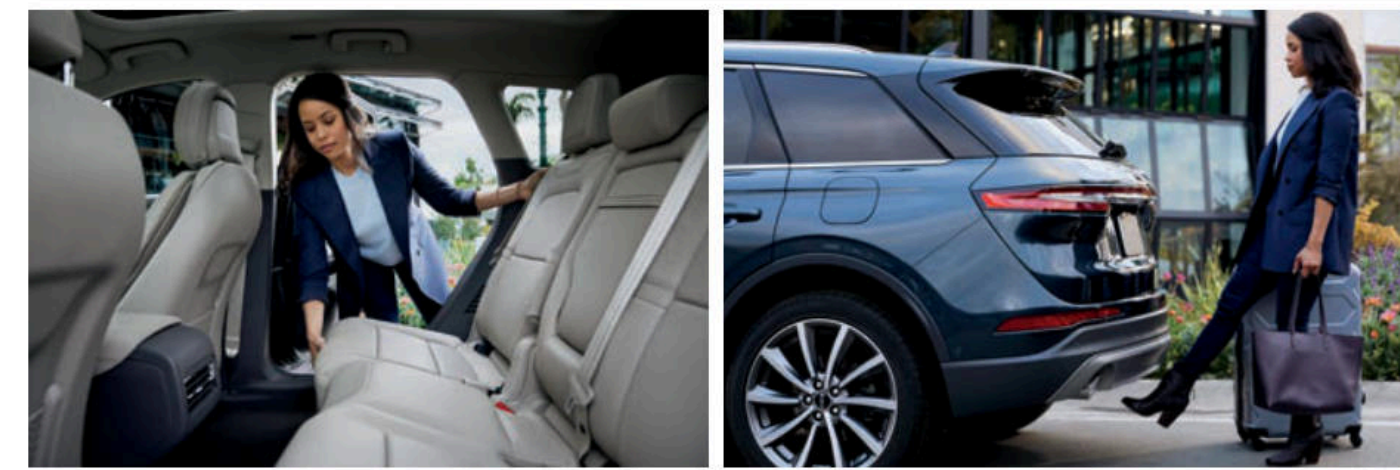

Available Lincoln Accessories wheel shown. ¹34.0 cu. ft. of max. cargo volume behind rear seats on Corsair trim; 33.2 on Reserve and Grand Touring. 57.6 cu. ft. of max. cargo volume behind front seats on Corsair trim; 55.9 on Reserve; 56.2 on Grand Touring. ²Cargo and load capacity limited by weight and weight distribution.