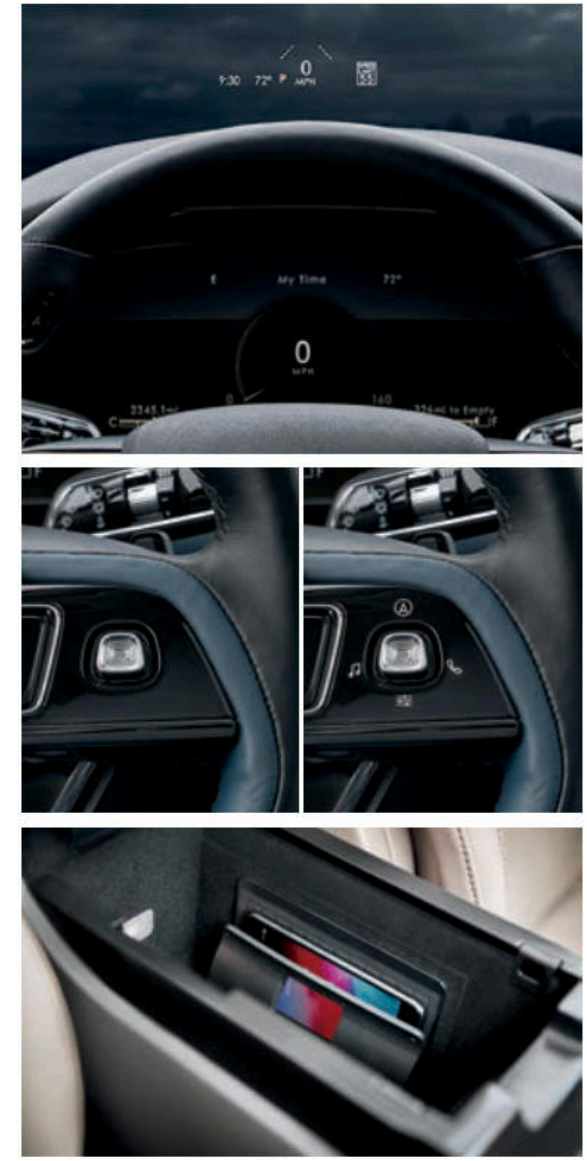

STAY INFORMED AND ENTERTAINED

SiriusXM® gives you ad-free music, plus sports, comedy, news and talk – inside your Corsair and on the go – with a 3-month All Access trial subscription.³ With the available Voice-Activated Touchscreen Navigation System, you'll also enjoy a 6-year subscription³ to SiriusXM Traffic and Travel Link® services.