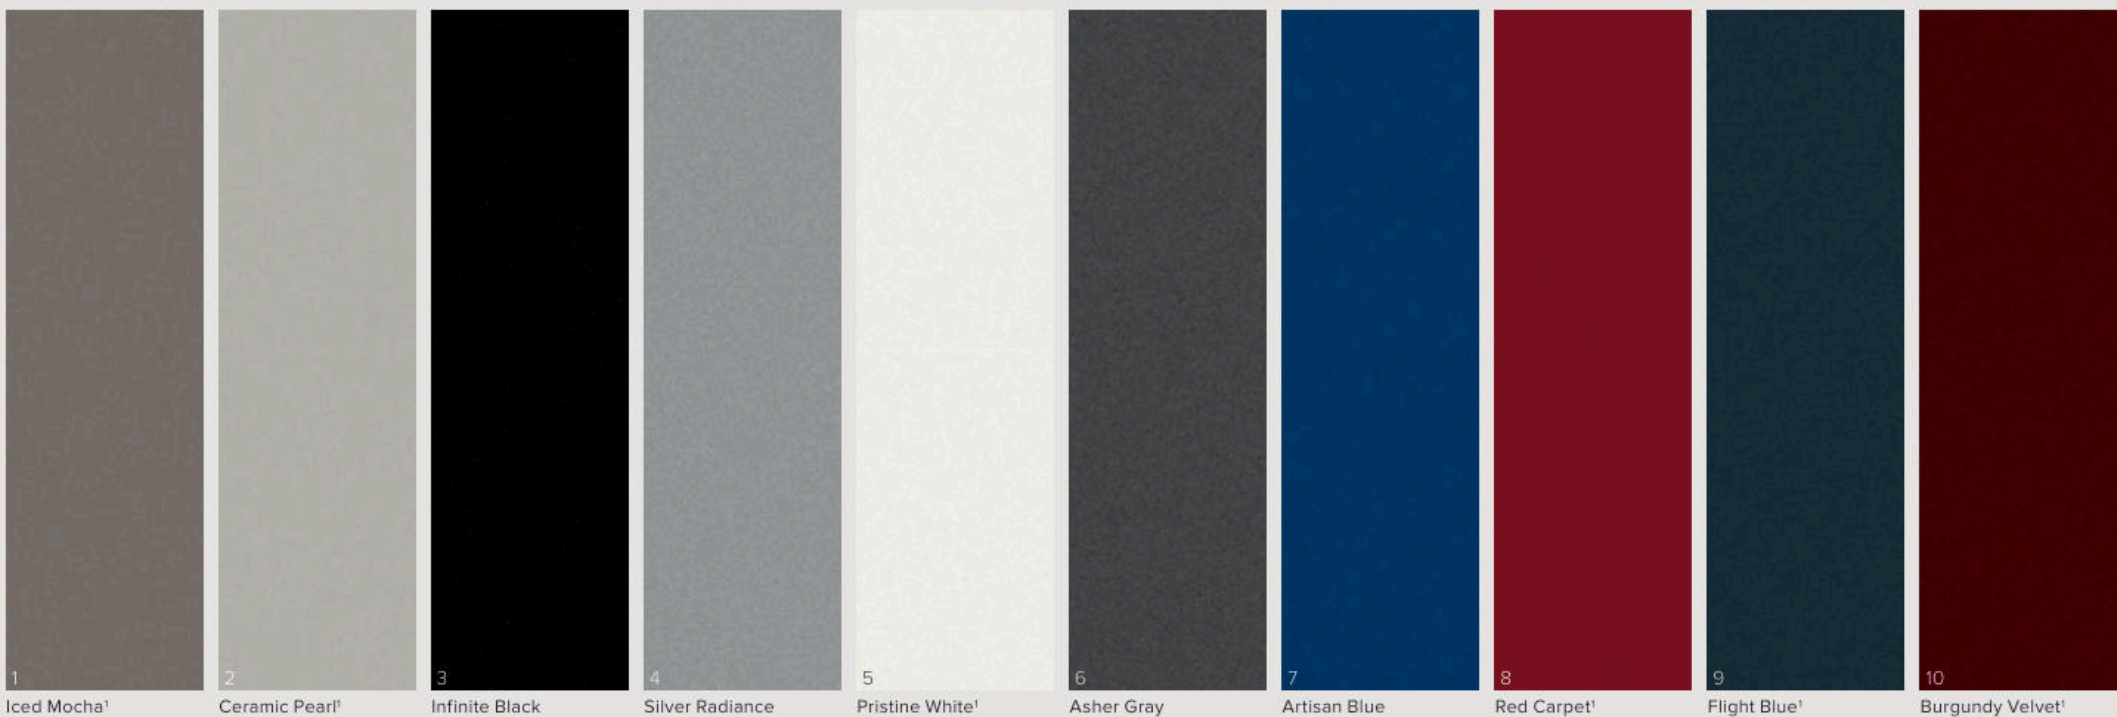

Pinstripe Aluminum
Ebony or Sandstone²
Medium Slate²

Corsair 1-8, 10
Corsair 2-8
Reserve/Grand Touring 2-9

Santos Rosewood
Ebony

Reserve/Grand Touring 1-10

Paldao Wood
Sandstone

Reserve/Grand Touring 1-10

Paldao Wood or Pinstripe Aluminum
Cashew

Reserve/Grand Touring 1, 3-10

Cashmere Pinstripe
Beyond Blue

Reserve/Grand Touring 3-5, 9