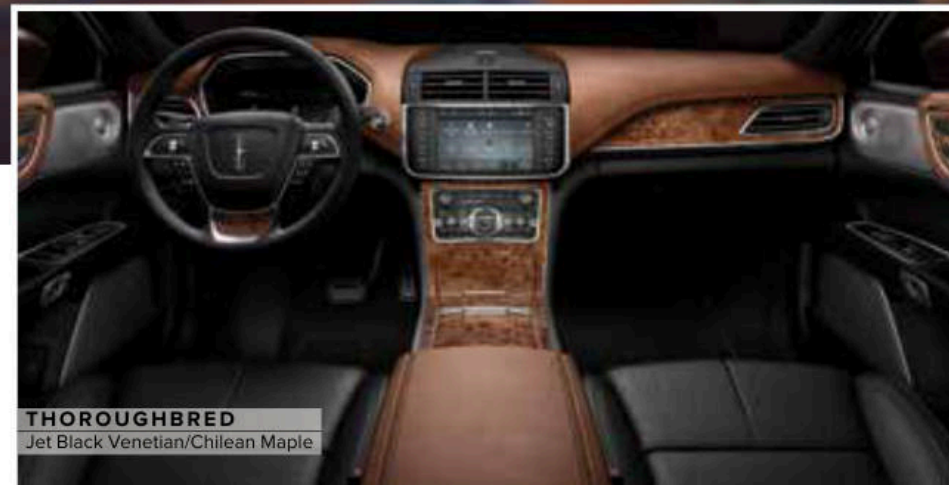

THOROUGHbred
Jet Black Venetian/Chilean Maple