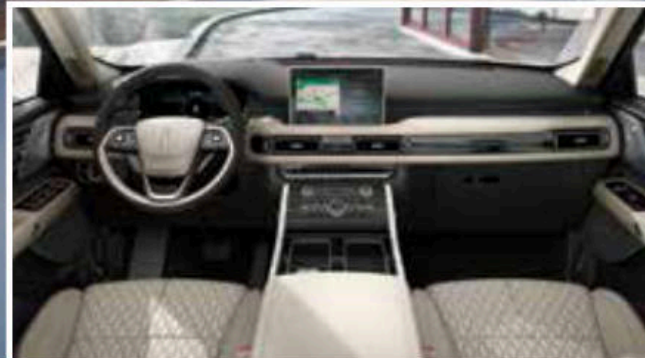

LINCOLN

Discover more at [Lincoln.com](https://www.lincoln.com)

20LBLPDF © 2019 Lincoln