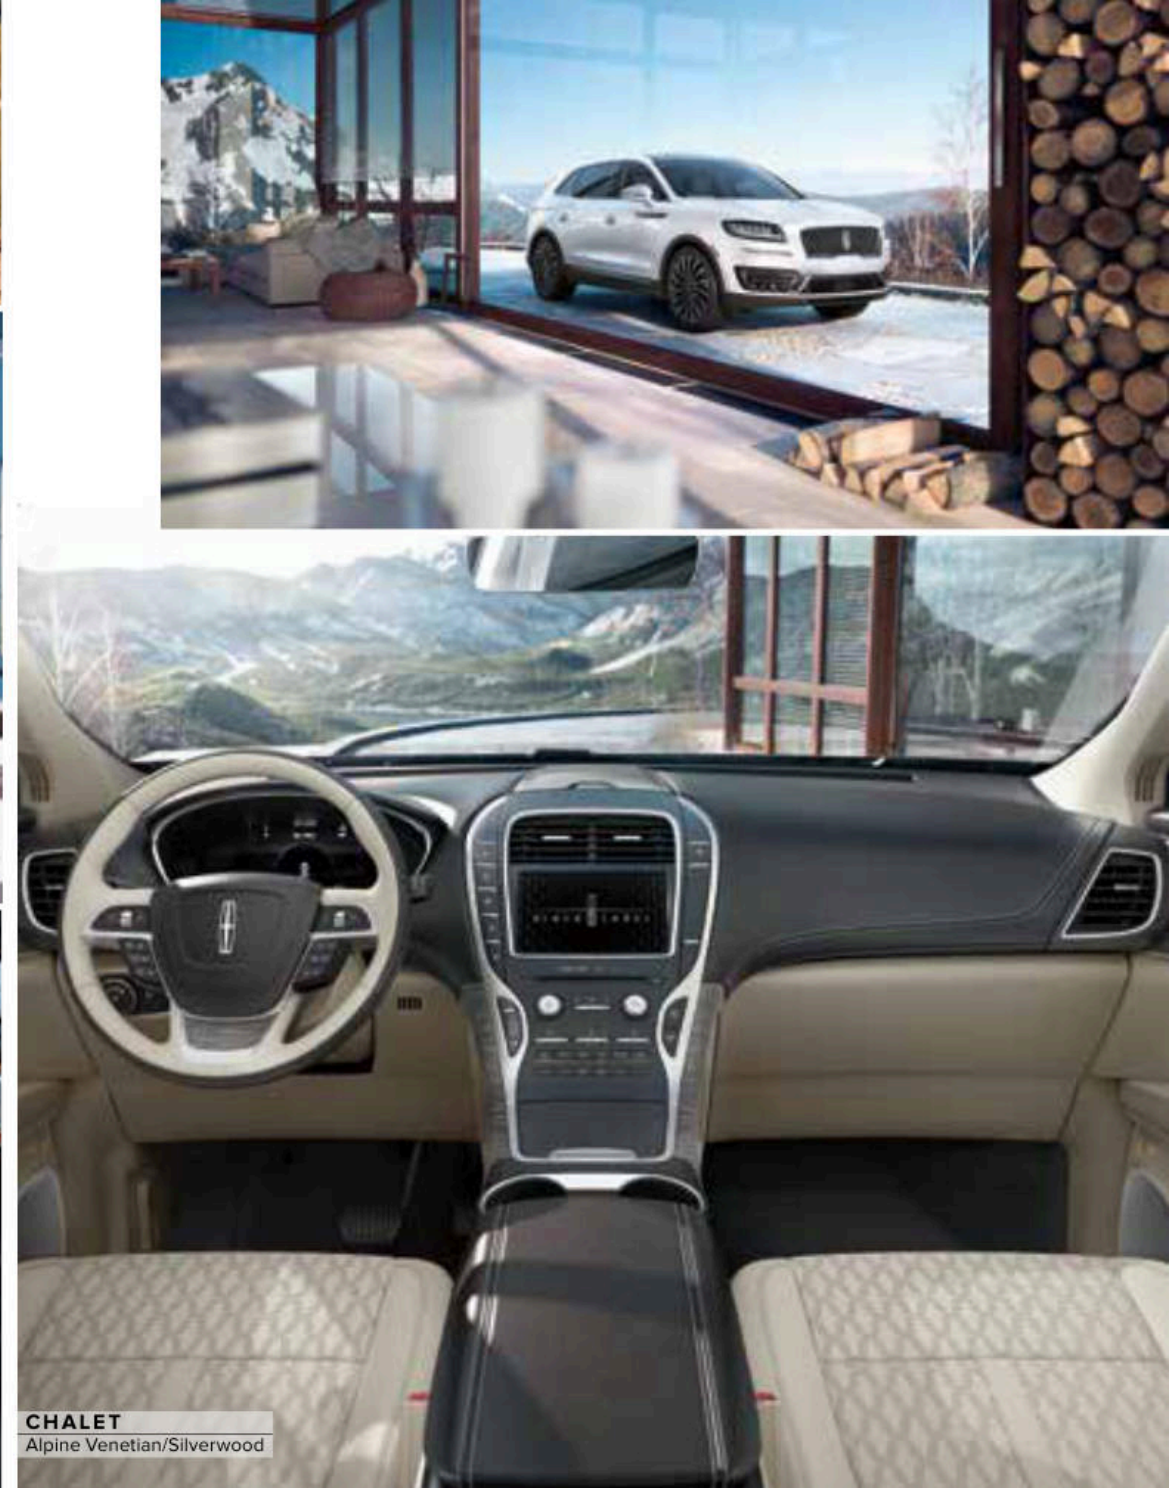

CHALET

The breathtaking Chalet theme evokes the contrasting pleasures of cool, crisp mountain air and the warmth of an après-ski lodge. Alpine Venetian leather seats feature the Lincoln Star perforation pattern inserts. Alpine and Espresso colored leathers combine with the softness of an Alcantara headliner and the beauty of Silverwood appliqués to create a welcoming space that inspires rejuvenation.

GALA
Carmine Venetian/Nouveau Armor

THOROUGHBRED
Jet Black Venetian/Chilean Maple

CHALET
Alpine Venetian/Silverwood

LINCOLN BLACK LABEL
CONTINENTAL

COACH DOOR
Travel at the height of glamour in the limited-edition 2020 Lincoln Black Label Continental Coach Door.¹ Paying tribute to the iconic style of the 1960s with its expansive center-opening doors, this remarkable sedan invites you to enter in the style of presidents, royalty and superstars. Available in limited quantities, this encore edition of a timeless classic is offered in your choice of Thoroughbred or Chalet theme.