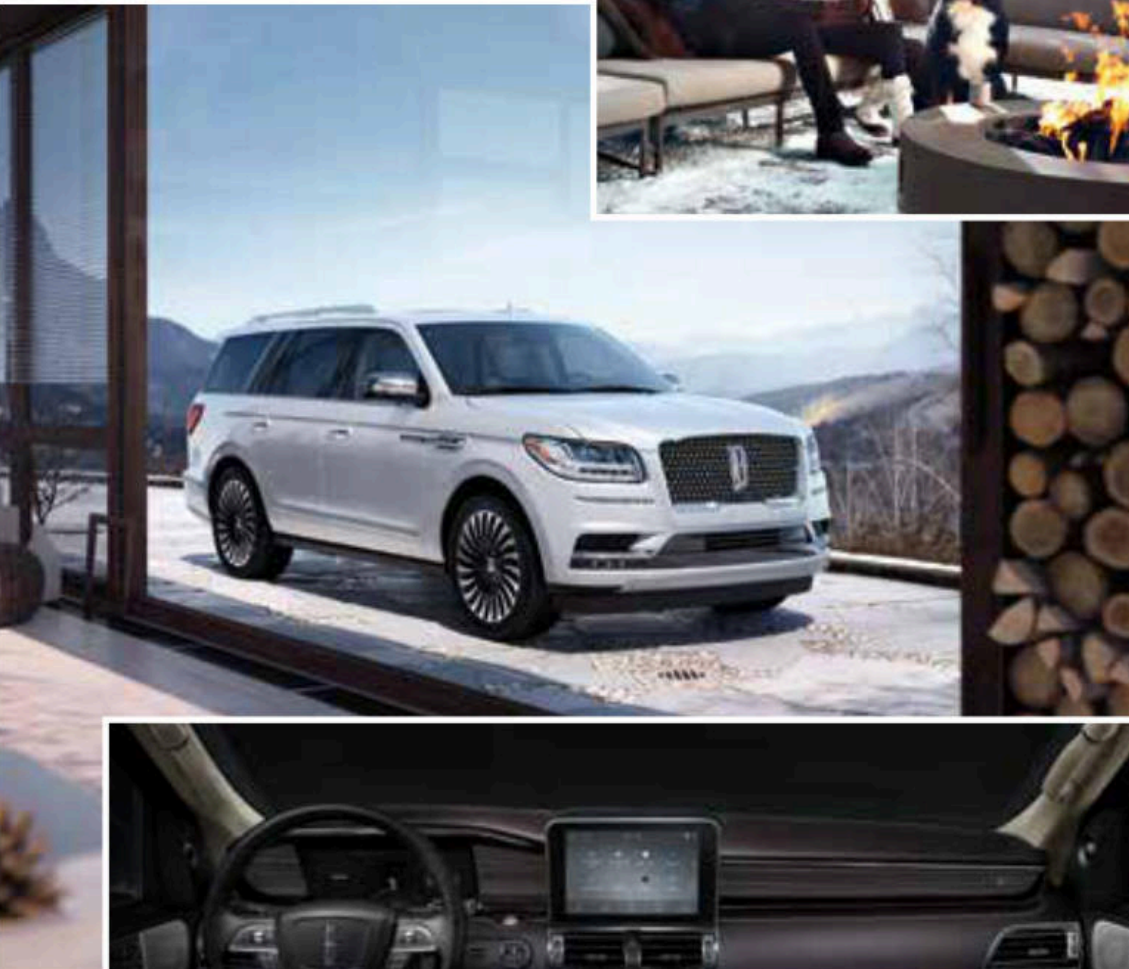

CHALET
Alpine Venetian/Silverwood