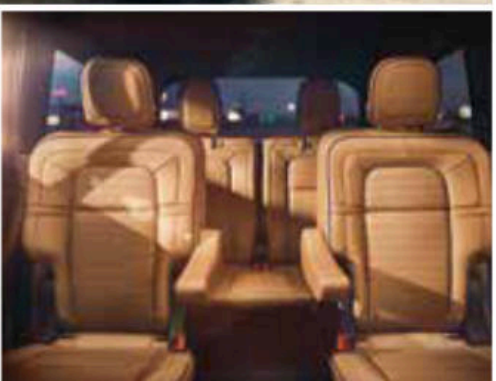

DESTINATION
Mahogany Red Savannah/Khaya