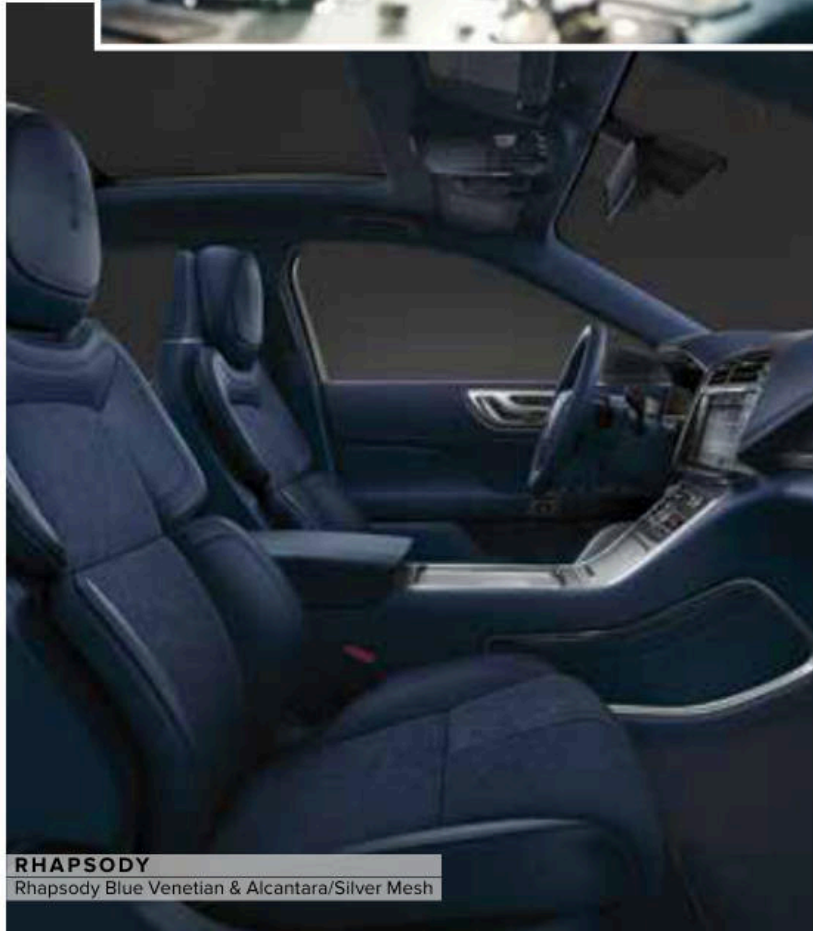

COACH DOOR¹
Chalet (shown) or Thoroughbred

RHAPSODY
Rhapsody Blue Venetian & Alcantara/Silver Mesh