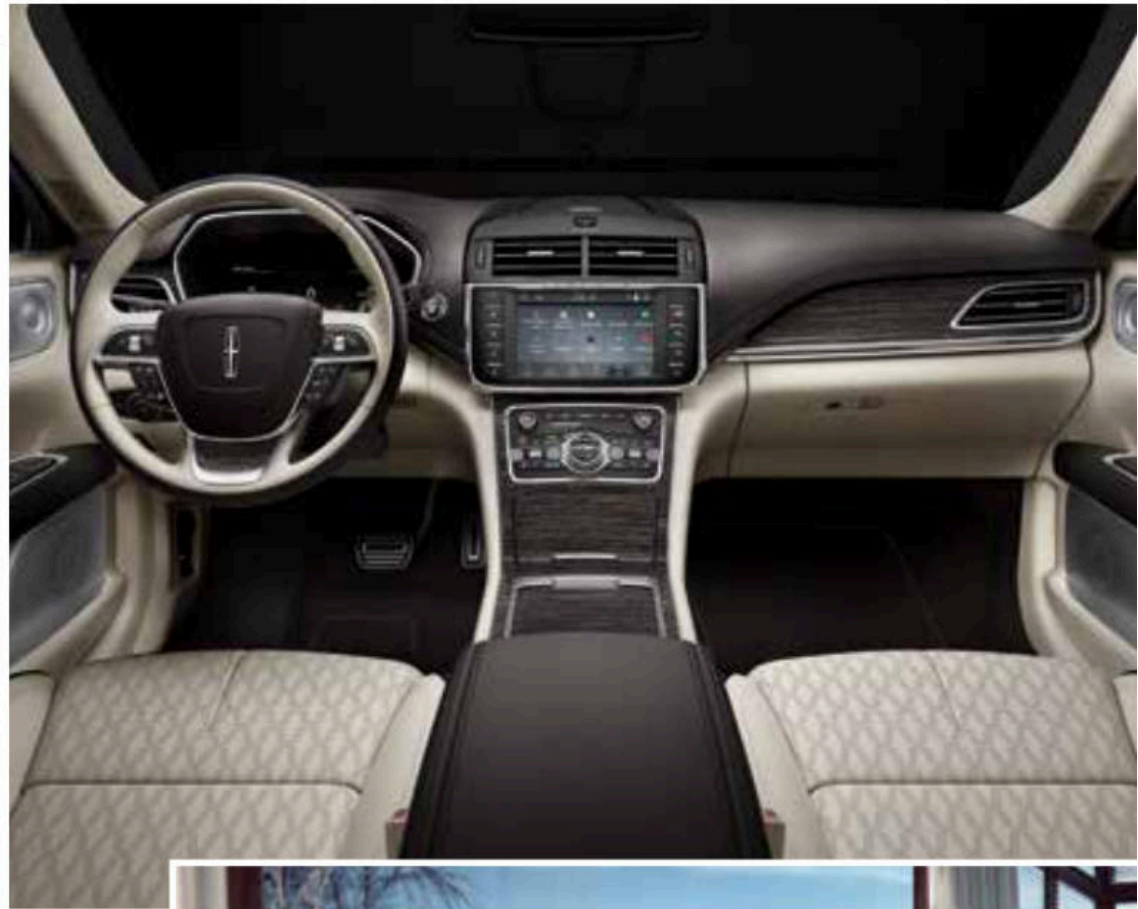

CHALET
Alpine Venetian/Silverwood

¹Coming Spring 2020. Limited quantities. Pre-production model shown.