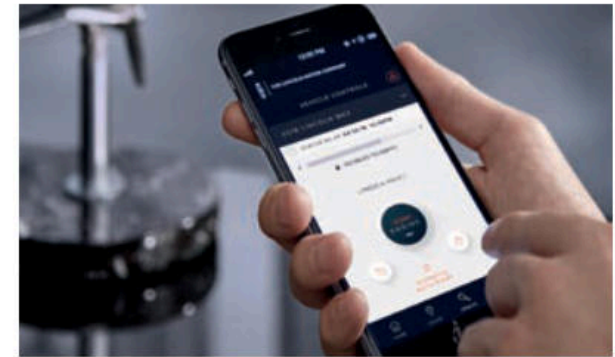

THE LINCOLN WAY™ APP⁵ AND LINCOLN CONNECT™⁶ – Together, they provide effortless control of your mobility. Simply download the app to your mobile device, then use it to start your vehicle remotely, schedule a recurring daily or weekly start time, locate your vehicle, remotely lock or unlock its doors and more. The app is also an easy way to reach our Lincoln Concierge team. They're always ready to assist you with personalized vehicle solutions, roadside assistance and more.

¹Driver-assist features are supplemental and do not replace the driver's attention, judgment and need to control the vehicle. ²Available feature. ³Lane-Keeping System does not control steering. ⁴Pre-Collision Assist with Pedestrian Detection can detect pedestrians, but not in all conditions and does not replace safe driving. See owner's manual for system limitations. ⁵The Lincoln Way app, compatible with select smartphone platforms, is available via a download. Message and data rates may apply. ⁶Certain restrictions, 3rd-party terms, or message and data rates may apply. See footnote 1 on "Your 2018 MKZ Standard Features" page, and your Lincoln Dealer for details.