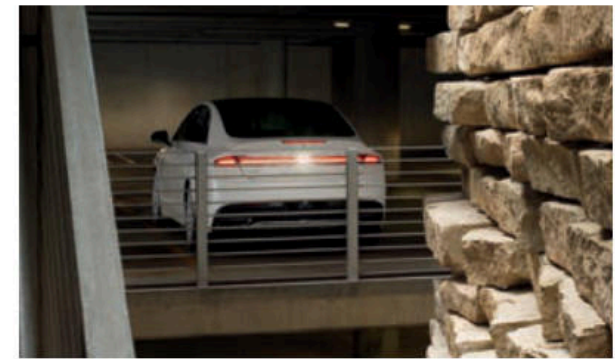

ENHANCED ACTIVE PARK ASSIST^{1,2} – For help parallel parking or backing into a perpendicular spot, simply activate this system. It uses ultrasonic sensors to help you locate an appropriate space, then steers MKZ into it. All you do is follow on-screen prompts and control the shifter, brake and accelerator pedals. It can steer out of parallel spots, too. For more help with maneuvering, the Forward² and Reverse Sensing Systems¹ can alert you to objects near the front or rear of your vehicle. Plus, a rear view camera¹ is standard on every MKZ.