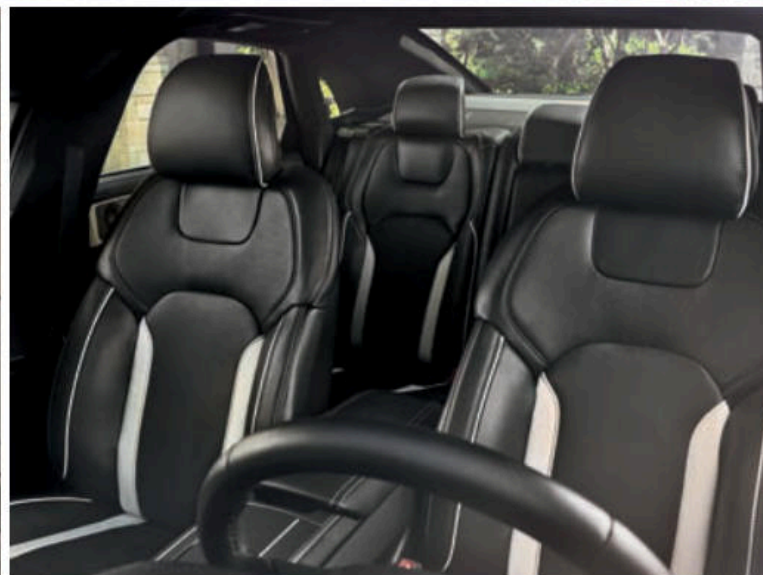

DESIGNED TO BE DRIVEN

Time is precious. Spend yours wisely – taking to the road in a ride with looks designed to make hearts race. The new Magnetic Appearance Package features 19" 10-spoke machined aluminum wheels with premium painted pockets and satin finish, paints your upper grille Light Magnetic, and tops your brake and accelerator pedals with race-inspired aluminum covers. It's an easy way to give your MKZ standout styling.

Want to show the road who's boss? Conquer every curve with the sport-tuned suspension and Dynamic Torque Vectoring¹ of MKZ with the Driver's Package. You'll also get Ebony-painted brake calipers, plus the sporty wheels and painted upper grille of the Magnetic Appearance Package. Inside, you get the high-energy look of Ebony and Touring White leather-trimmed seats, carbon-fiber accents and aluminum-topped pedals, plus the comfort of multicontour front seats with class-exclusive Active Motion® massage functionality. Welcome to "you" time.

¹Remember that even advanced technology cannot overcome the laws of physics. It's always possible to lose control of a vehicle due to inappropriate driver input for the conditions.

2018 LINCOLN MKZ
Lincoln.com