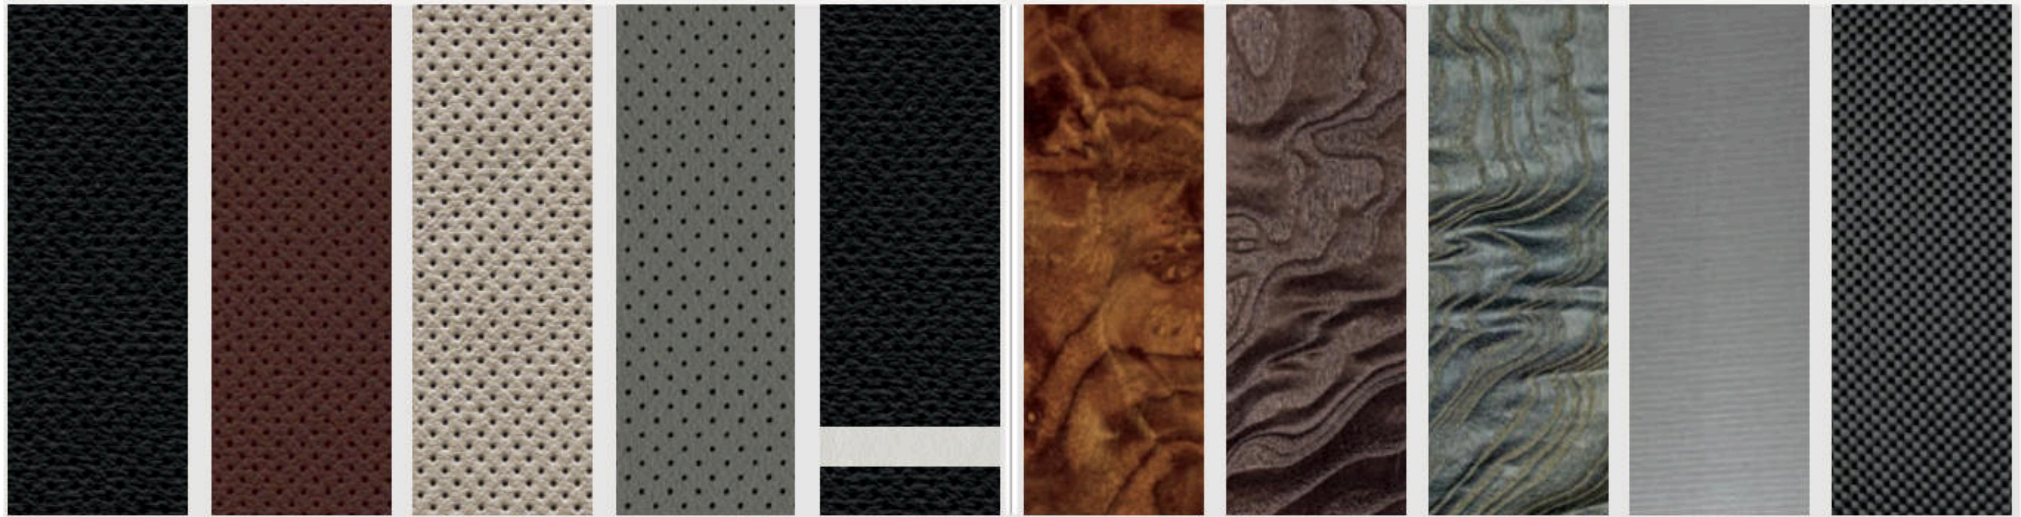

1 Black Velvet
2 White Platinum Metallic Tri-coat¹
3 Ingot Silver Metallic
4 Magnetic Gray Metallic
5 Ivory Pearl Metallic Tri-coat¹
6 Iced Mocha Metallic¹
7 Burgundy Velvet Metallic Tinted Clearcoat¹
8 Ruby Red Metallic Tinted Clearcoat¹
9 Blue Diamond Metallic
10 Rhapsody Blue¹

INTERIOR PALETTE

Ebony
Terracotta
Cappuccino
Jade Gray
Ebony and Touring White
Brown Swirl Walnut
Espresso Ash Swirl
Jade Ash Swirl
Sonata Spin Aluminum
Carbon Fiber

	Brown Swirl Walnut	Espresso Ash Swirl	Jade Ash Swirl	Sonata Spin Aluminum³	Carbon Fiber
Ebony²	Select 1-9 Reserve 1-10			Base/Premiere 1-9 Select 1-9 Reserve 1-10	
Terracotta	Reserve 1-5			Reserve 1-5	
Cappuccino²		Select 1-9 Reserve 1-10		Base/Premiere 1-9 Select 1-9 Reserve 1-10	
Jade Gray			Reserve 1-4	Reserve 1-4	
Ebony/Touring White					Driver's Package 1-5, 8-10

Colors are representative only. ¹Additional charge. ²Lincoln Soft Touch standard on Base/Premiere. ³Sonata Spin Aluminum standard on Base/Premiere. Optional on Select and Reserve.