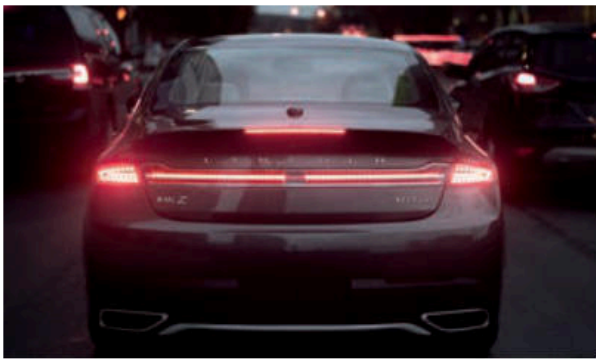

TECHNOLOGIES
HELP
SIMPLIFY
YOUR DAY

2018 LINCOLN MKZ
Lincoln.com

ADAPTIVE CRUISE CONTROL WITH STOP-AND-GO^{1,2} – Certain driving situations can get tedious. When highway cruising or in lower-speed traffic, this system is designed to eliminate the need for constant adjustments. You simply set the speed, and the system can adjust to maintain your choice of 4 preset gaps from the vehicle in front of you, even following it to a complete stop.

AUTO HOLD¹ – You don't need to hold down the brake pedal for long stoplights or extended waits in MKZ. Just activate Auto Hold, then come to a complete stop. Even on a hill, the system can hold the vehicle in place until you press the accelerator.