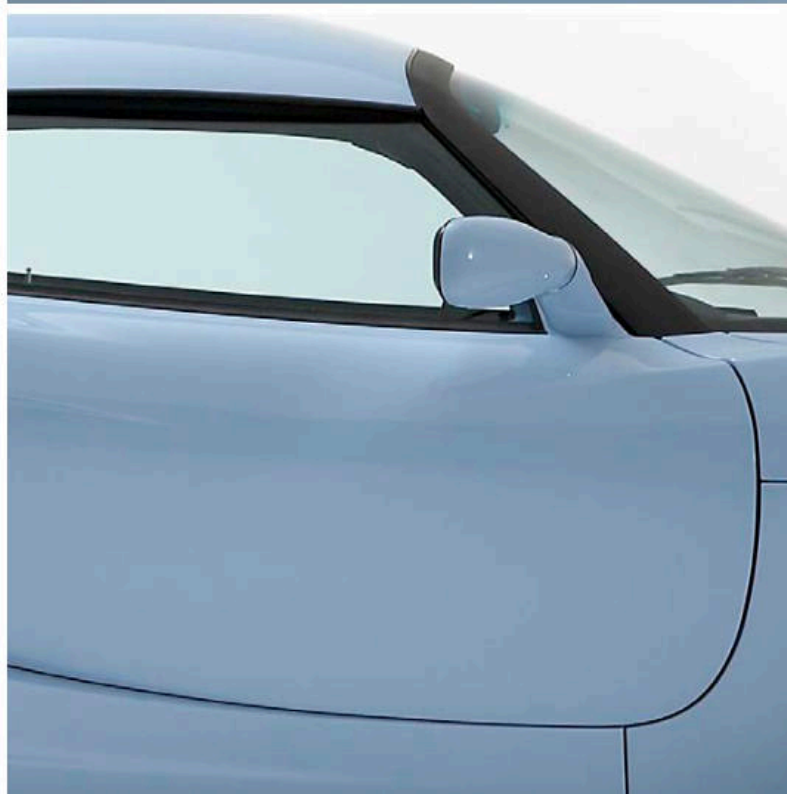

BODY COLOURS

Every Lotus body panel is individually hand-painted in our Hethel paint shop.

We offer a range of colours from our rich heritage, including iconic colours from our race and road model line-up.

In addition to the colours shown in the Lotus Exclusive™ range, we also offer a colour matching service to meet your exact requirements.