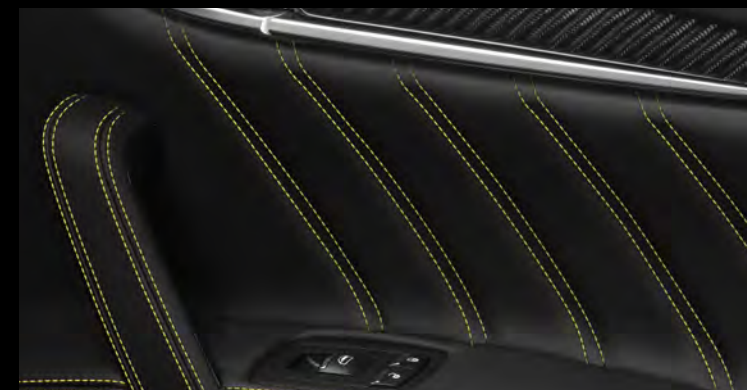

Single Stripe

Double Stripes Bianco

Double Stripes Nero

Double Stripes Rosso Corse

BIRDCAGE

Birdcage Modena

Birdcage Avorio

Birdcage Blu

TRICOLORE

Tricolore Fascia

Tricolore Trofeo

Not available for matte and textured exterior paints

INTERIOR STITCHING

CORSE

Black leather - White Stitching

Black leather - Living Coral Stitching

UNICA

Black leather - Yellow Stitching

FUTURA

Black leather - Lime Stitching