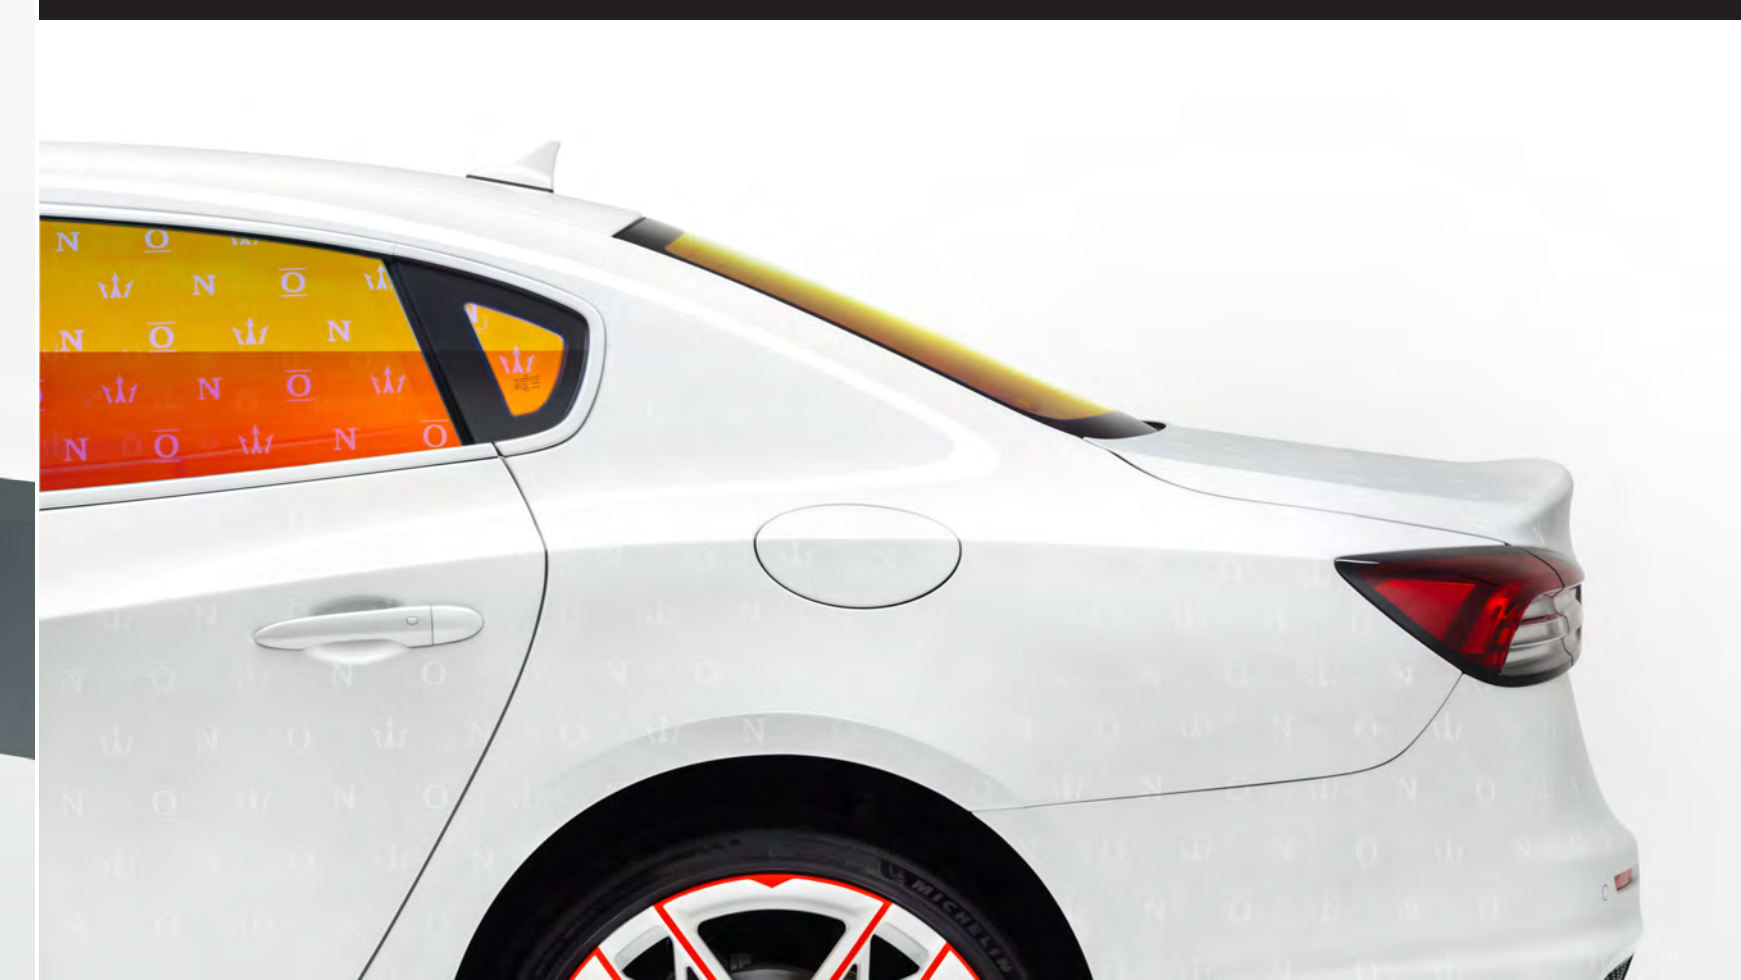

Colour as material

Inspired by the historical bodyworks of the Officine Alfieri Maserati.

UNICA
Carpe Diem

Work of Art
The use of graphic elements on the livery to communicate your attitude.

Contemporary style