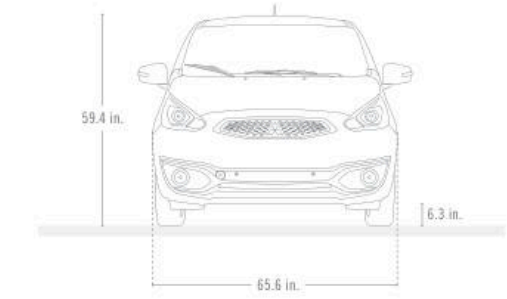

The numbers indicate interior colors / trims available with exterior vehicle color.

EXTERIOR DIMENSIONS

Overall length	149.4 in.
Wheelbase	96.5 in.
Track, Front	56.3 in.
Track, Rear	55.7 in.

INTERIOR DIMENSIONS (SAE)	Head Room	Shoulder Room	Leg Room	Hip Room
Front	39.1 in.	51.7 in.	41.7 in.	48.9 in.
Rear	37.3 in.	51.0 in.	34.0 in.	46.4 in.