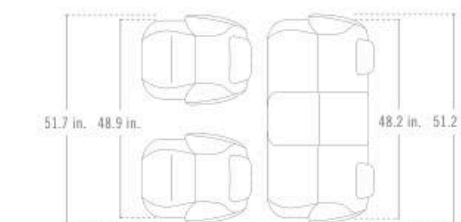

1,2

3,4

Mystic Black

1,2

3,4

The numbers indicate interior colors / trims available with exterior vehicle color.

EXTERIOR DIMENSIONS

Overall length	169.5 in.
Wheelbase	100.4 in.
Track, Front	56.9 in.
Track, Rear	56.3 in.

INTERIOR DIMENSIONS (SAE)

	Head Room	Shoulder Room	Leg Room	Hip Room
Front	39.1 in.	51.7 in.	41.7 in.	48.9 in.
Rear	36.9 in.	51.2 in.	37.2 in.	48.2 in.

EXTERIOR DIMENSIONS

Overall height	59.2 in.
Overall width	65.7 in.
Ground clearance	6.3 in.