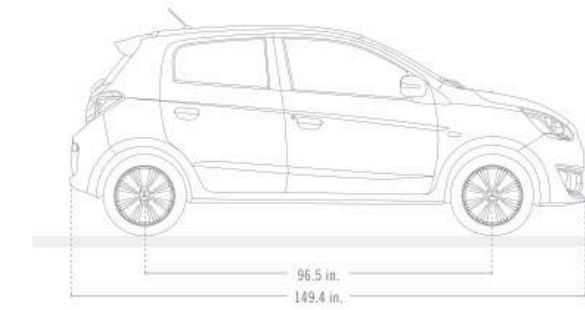

MIRAGE SPECIFICATIONS

EXTERIOR COLORS	ES	SE	GT	EXTERIOR COLORS	ES	SE	GT
Pearl White 	1	1	1	Wine Red 	1	1	1
Starlight Silver 	1	1	1	Sunrise Orange 	1	1	1
Mercury Gray 	1	1	1	Infra Red 	1	1	1
Mystic Black 	1	1	1	Sapphire Blue 	1	1	1

The numbers indicate interior colors / trims available with exterior vehicle color.

EXTERIOR DIMENSIONS

Overall length	149.4 in.
Wheelbase	96.5 in.
Track, Front	56.3 in.
Track, Rear	55.7 in.