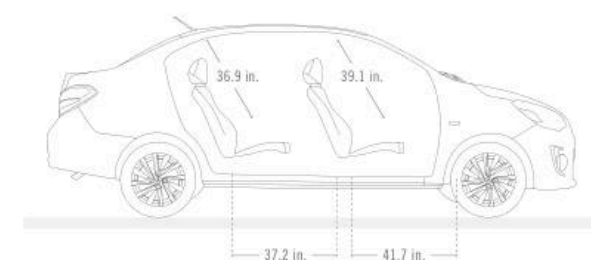

1,2

3,4

Mystic Black

1,2

3,4

The numbers indicate interior colors / trims available with exterior vehicle color.

EXTERIOR DIMENSIONS

Overall length	169.5 in.
Wheelbase	100.4 in.
Track, Front	56.9 in.
Track, Rear	56.3 in.