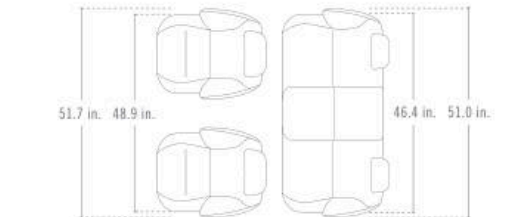

EXTERIOR DIMENSIONS

Overall height	59.4 in.
Overall width	65.6 in.
Ground clearance	6.3 in.