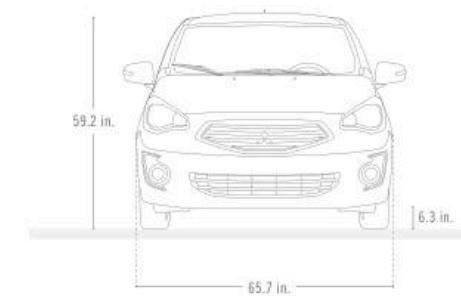

EXTERIOR DIMENSIONS

Overall height	59.2 in.
Overall width	65.7 in.
Ground clearance	6.3 in.