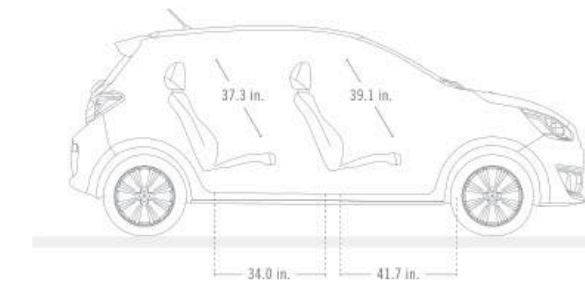

The numbers indicate interior colors / trims available with exterior vehicle color.

EXTERIOR DIMENSIONS

Overall length	149.4 in.
Wheelbase	96.5 in.
Track, Front	56.3 in.
Track, Rear	55.7 in.

INTERIOR DIMENSIONS (SAE)	Head Room	Shoulder Room	Leg Room	Hip Room
Front	39.1 in.	51.7 in.	41.7 in.	48.9 in.
Rear	37.3 in.	51.0 in.	34.0 in.	46.4 in.