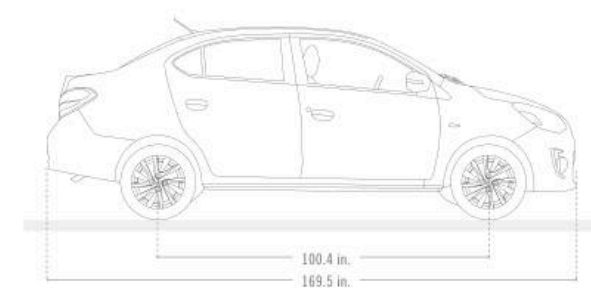

1,2

3,4

Mystic Black

1,2

3,4

The numbers indicate interior colors / trims available with exterior vehicle color.

EXTERIOR DIMENSIONS

Overall length	169.5 in.
Wheelbase	100.4 in.
Track, Front	56.9 in.
Track, Rear	56.3 in.