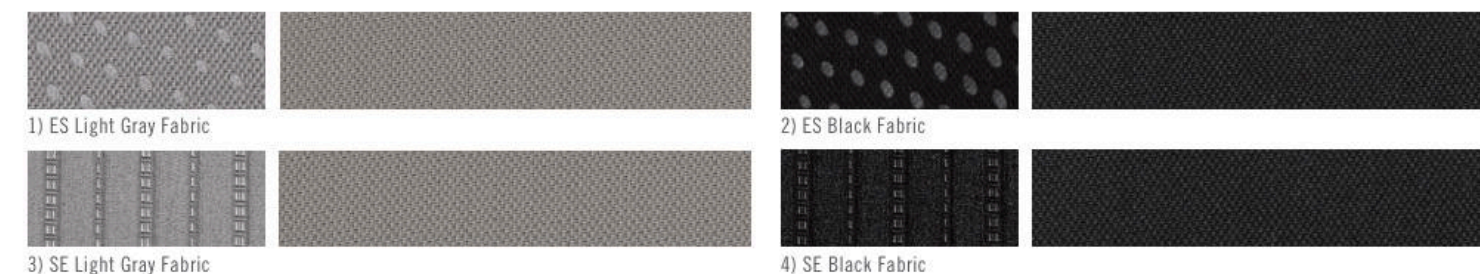

INTERIOR COLORS