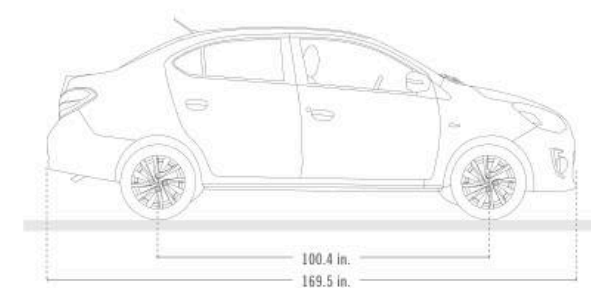

The numbers indicate interior colors / trims available with exterior vehicle color.

EXTERIOR DIMENSIONS

Overall length	169.5 in.
Wheelbase	100.4 in.
Track, Front	56.9 in.
Track, Rear	56.3 in.

INTERIOR DIMENSIONS (SAE)