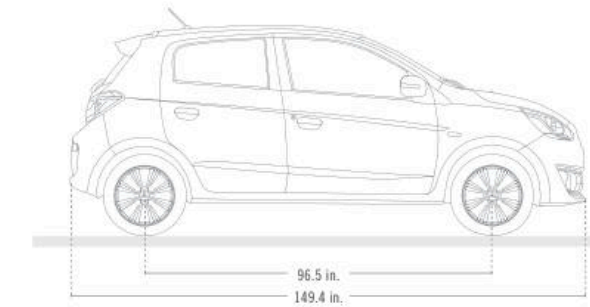

The numbers indicate interior colors / trims available with exterior vehicle color.

EXTERIOR DIMENSIONS

Overall length	149.4 in.
Wheelbase	96.5 in.
Track, Front	56.3 in.
Track, Rear	55.7 in.

INTERIOR DIMENSIONS (SAE)	Head Room	Shoulder Room	Legroom	Hip Room
Front	39.1 in.	51.7 in.	41.7 in.	48.8 in.
Rear	37.3 in.	51.0 in.	34.0 in.	46.4 in.