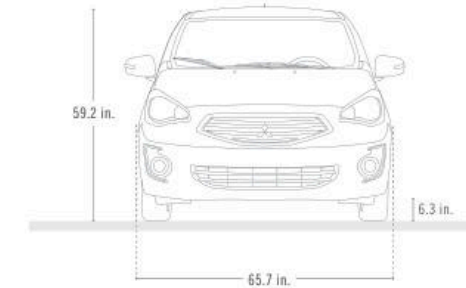

MIRAGE G4 SPECIFICATIONS

EXTERIOR COLORS	ES	SE	EXTERIOR COLORS	ES	SE
Pearl White 	1,2	3,4	Wine Red 	1,2	3,4
Starlight Silver 	1,2	3,4	Infra Red 	1,2	3,4
Mercury Gray 	1,2	3,4	Sapphire Blue 	1,2	3,4
Mystic Black 	1,2	3,4			

The numbers indicate interior colors / trims available with exterior vehicle color.

EXTERIOR DIMENSIONS

Overall length	169.5 in.
Wheelbase	100.4 in.
Track, Front	56.9 in.
Track, Rear	56.3 in.

INTERIOR DIMENSIONS (SAE)

	Head Room	Shoulder Room	Legroom	Hip Room
Front	39.1 in.	51.7 in.	41.7 in.	48.8 in.
Rear	36.9 in.	51.2 in.	37.2 in.	48.2 in.

EXTERIOR DIMENSIONS

Overall height	59.2 in.
Overall width	65.7 in.
Ground clearance	6.3 in.

VOLUME (SAE)

Interior Volume	101.8 cubic ft.
Passenger Volume	89.5 cubic ft.
Cargo volume	12.3 cubic ft.

INTERIOR COLORS