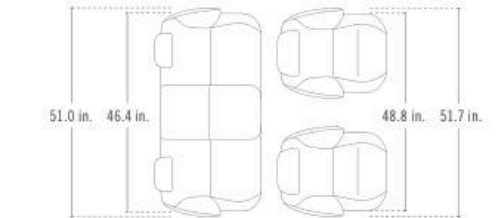

EXTERIOR DIMENSIONS

Overall height	59.4 in.
Overall width	65.6 in.
Ground clearance	6.3 in.