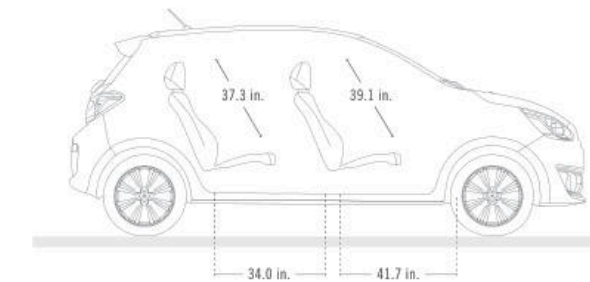

The numbers indicate interior colors / trims available with exterior vehicle color.

EXTERIOR DIMENSIONS

Overall length	149.4 in.
Wheelbase	96.5 in.
Track, Front	56.3 in.
Track, Rear	55.7 in.

INTERIOR DIMENSIONS (SAE)	Head Room	Shoulder Room	Legroom	Hip Room
Front	39.1 in.	51.7 in.	41.7 in.	48.8 in.
Rear	37.3 in.	51.0 in.	34.0 in.	46.4 in.