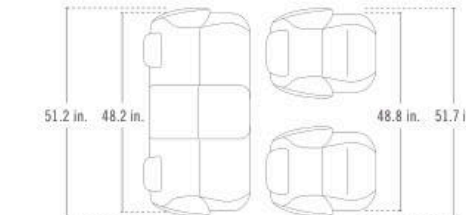

EXTERIOR DIMENSIONS

Overall height	59.2 in.
Overall width	65.7 in.
Ground clearance	6.3 in.