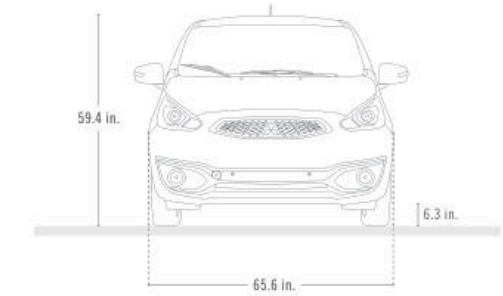

The numbers indicate interior colors / trims available with exterior vehicle color.

EXTERIOR DIMENSIONS

Overall length	149.4 in.
Wheelbase	96.5 in.
Track, Front	56.3 in.
Track, Rear	55.7 in.

INTERIOR DIMENSIONS (SAE)	Head Room	Shoulder Room	Legroom	Hip Room
Front	39.1 in.	51.7 in.	41.7 in.	48.8 in.
Rear	37.3 in.	51.0 in.	34.0 in.	46.4 in.