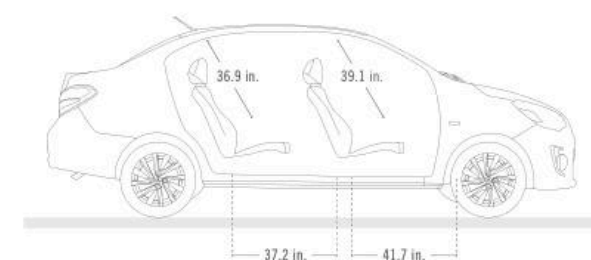

The numbers indicate interior colors / trims available with exterior vehicle color.

EXTERIOR DIMENSIONS

Overall length	169.5 in.
Wheelbase	100.4 in.
Track, Front	56.9 in.
Track, Rear	56.3 in.

INTERIOR DIMENSIONS (SAE)