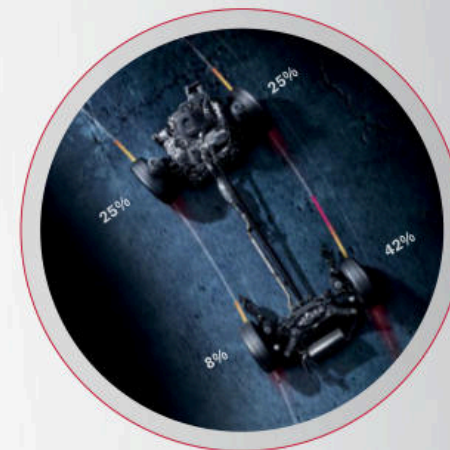

Store your information

Customize your performance

Control interior comfort

See Genuine Nissan Accessories in the back of this brochure for the full lineup of accents and color choices.

TAKE YOUR TURN.

Sport AWD. Instead of traditional All-Wheel Drive (AWD) systems that only distribute power from front to back, the torque vectoring AWD that's available on JUKE® adjusts power side-to-side to the rear wheels. When cornering, this means the outside rear wheel gets more power, helping you rotate into the curve and accelerate out.