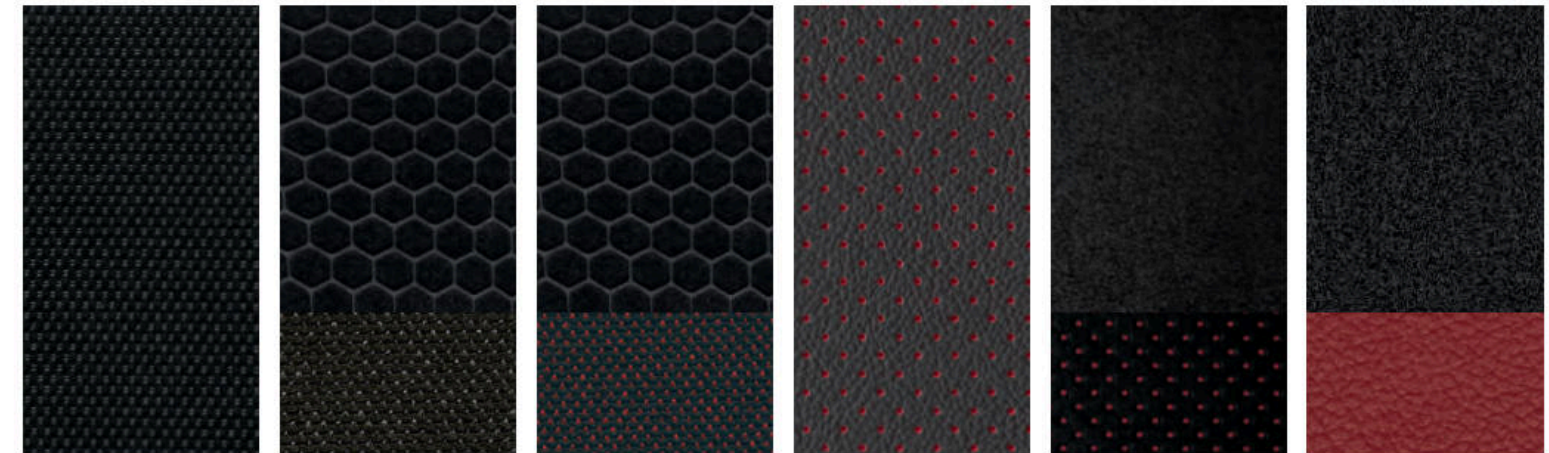

Nissan JUKE® SL shown in Black/Red Leather with Red Trim.

Black Cloth with Silver Trim

Premium Black Cloth with Silver Trim

Premium Black/Red Cloth with Red Trim

Black/Red Leather with Silver or Red Trim

NISMO Black/Red Cloth with Smoked Gray Trim

Recaro® Black/Red Leather/Synthetic Suede with Smoked Gray Trim

Recaro® is a registered trademark of Recaro North America Inc.