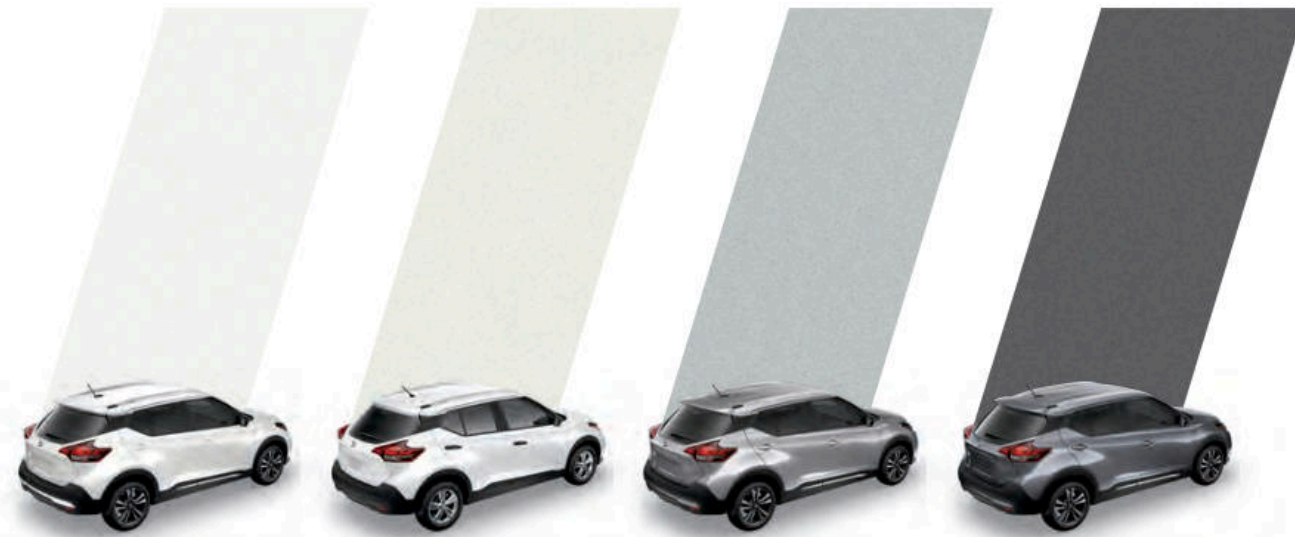

CHOOSE YOUR COLOR

Aspen White¹¹ QAC

Fresh Powder QM1

Brilliant Silver K23

Gun Metallic KAD

	S	SV	SR
CHARCOAL CLOTH		■	■
CHARCOAL PRIMA-TEX™			■