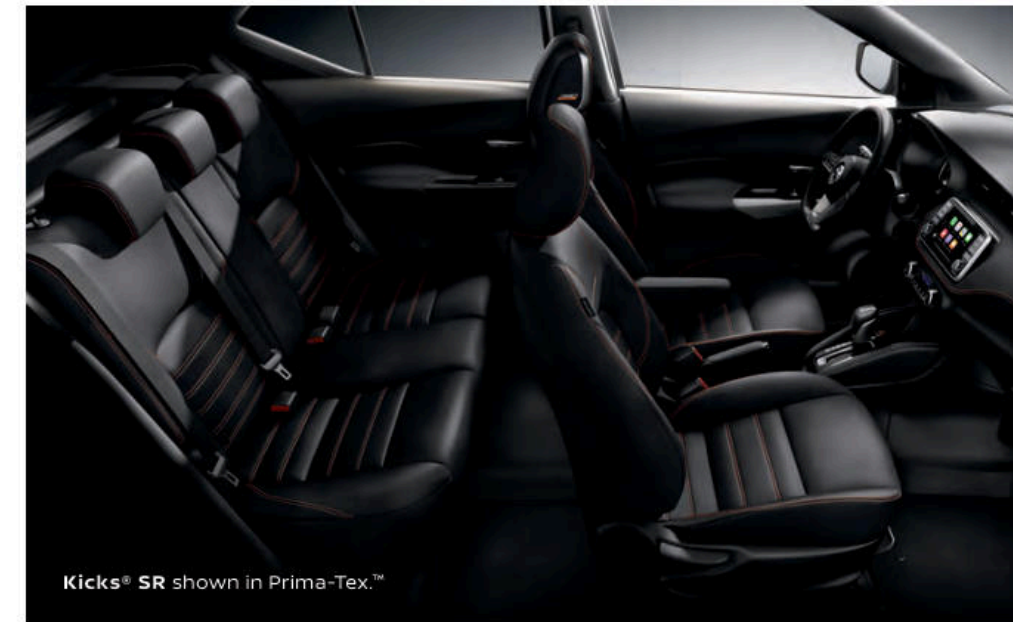

CHOOSE YOUR INTERIOR