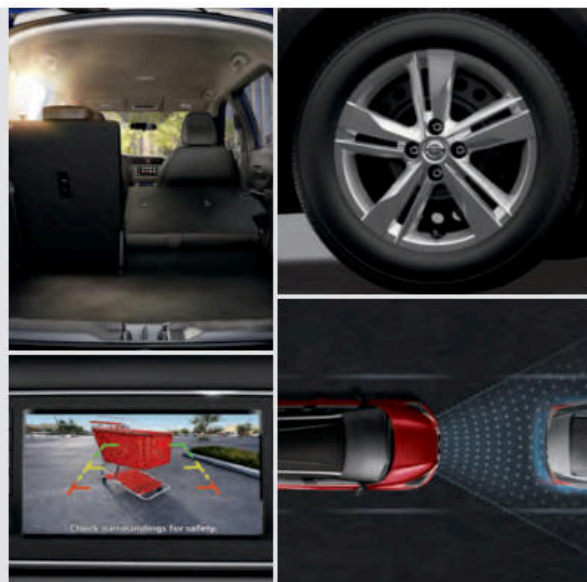

SR

INCLUDES SV EQUIPMENT PLUS

- LED headlights with LED signature accents
- Fog lights
- Rear roof spoiler
- Dark chrome front grille accent
- Front and rear bumpers with body-color inserts
- Silver-painted exterior door trim
- Black painted outside mirrors with integrated turn signals
- Intelligent Around View® Monitor¹⁷
- Leather-wrapped steering wheel
- Leather shift knob with chrome accents
- Sport seat fabric with color accents and stitching
- Integrated Dynamics-control Module (IDM)