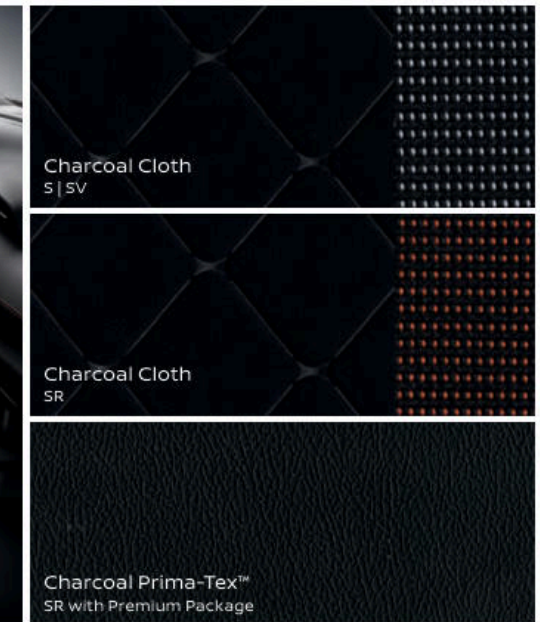

CHOOSE YOUR INTERIOR