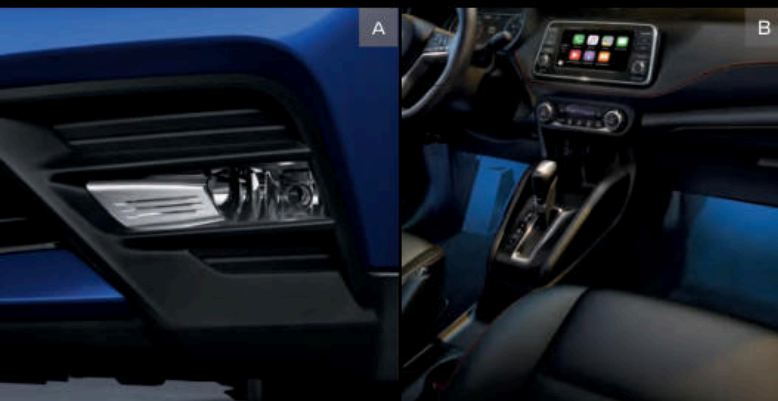

SR

INCLUDES SV EQUIPMENT PLUS

- LED headlights with LED signature accents
- Fog lights
- Rear roof spoiler
- Dark chrome front grille accent
- Front and rear bumpers with body-color inserts
- Silver-painted exterior door trim
- Black painted outside mirrors with integrated turn signals
- Intelligent Around View® Monitor¹⁷
- Leather-wrapped steering wheel
- Leather shift knob with chrome accents
- Sport seat fabric with color accents and stitching
- Integrated Dynamics-control Module (IDM)

AVAILABLE PACKAGE

- Premium Package

SV

INCLUDES S EQUIPMENT PLUS

- 17" Aluminum-alloy wheels
- 7.0" Full-color Advanced Drive-Assist® Display^{8,9}
- NissanConnect® featuring Apple CarPlay™ and Android Auto™⁷
- SiriusXM® Satellite Radio⁷
- Blind Spot Warning⁵
- Rear Cross Traffic Alert⁶
- Automatic Temperature Control
- Nissan Intelligent Key®
- Remote Engine Start System¹⁶
- Heated side mirrors
- Painted outside mirrors
- Body-color outside door handles
- Chrome interior door handles and Xtronic CVT shifter trim
- Rear passenger heating and cooling vents
- Rear cargo cover

PREMIUM PACKAGE | SR

- Bose® Personal® Plus Audio System with 8 speakers including Bose® UltraNearfield™ driver headrest speakers
- Prima-Tex™-appointed seats
- Heated front seats
- Security system

CHOOSE YOUR ACCESSORIES