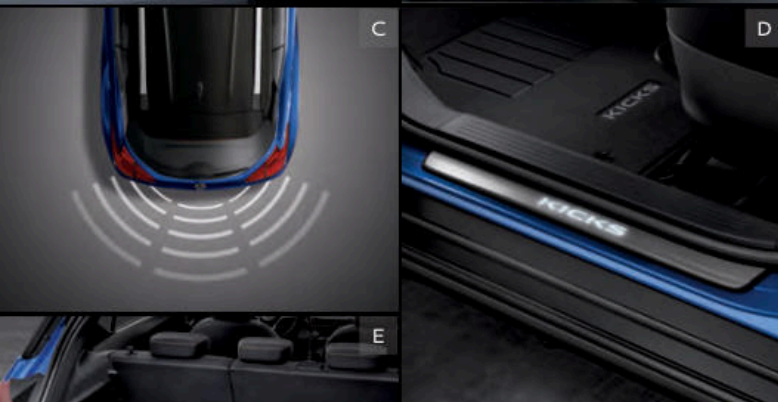

CHOOSE YOUR ACCESSORIES