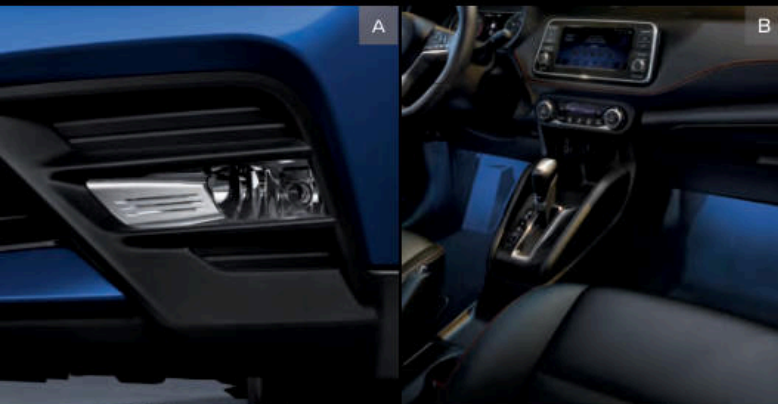

CHOOSE YOUR ACCESSORIES