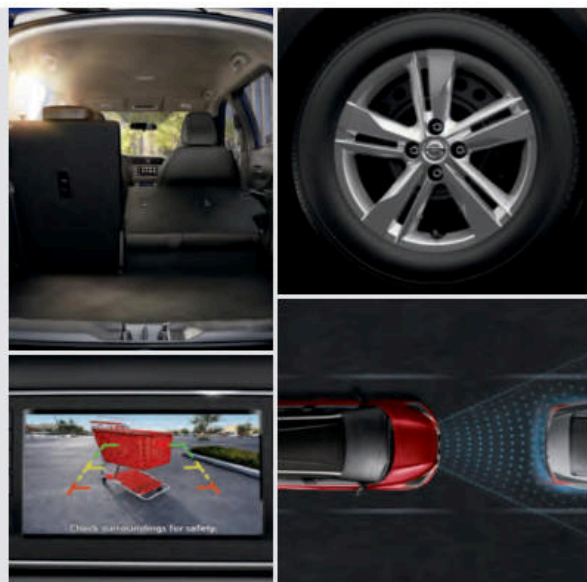

CHOOSE YOUR INTERIOR

CHOOSE YOUR TRIM LEVEL

S

- 1.6 L DOHC 16-valve 4-cylinder engine
- Xtronic CVT® (Continuously Variable Transmission)
- Hill start assist
- Anti-lock Braking System (ABS) with Brake Assist¹³
- Electronic Brake force Distribution (EBD)
- 16" Steel wheels with wheel covers
- Remote keyless entry with Push Button Start
- Power windows and door locks
- Smart Auto Headlights
- Tilt/telescoping steering wheel
- Driver's seat armrest
- 60/40 Split fold-down rear seats
- 7" Touch-screen display
- RearView Monitor¹⁴
- Siri® Eyes Free⁸
- Bluetooth® Hands-free Phone System⁸
- Illuminated steering wheel-mounted audio and Bluetooth® controls⁸
- AM/FM audio system with six speakers
- USB connection ports for compatible devices¹⁵
- Automatic Emergency Braking³
- Vehicle Dynamic Control (VDC)¹⁶ with Traction Control System (TCS)

SR

INCLUDES SV EQUIPMENT PLUS

- LED headlights with LED signature accents
- Fog lights
- Rear roof spoiler
- Dark chrome front grille accent
- Front and rear bumpers with body-color inserts
- Silver-painted exterior door trim
- Black painted outside mirrors with integrated turn signals
- Intelligent Around View® Monitor⁷
- Leather-wrapped steering wheel
- Leather-wrapped shift knob
- Sport seat fabric with color accents and stitching
- Integrated Dynamics-control Module (IDM)