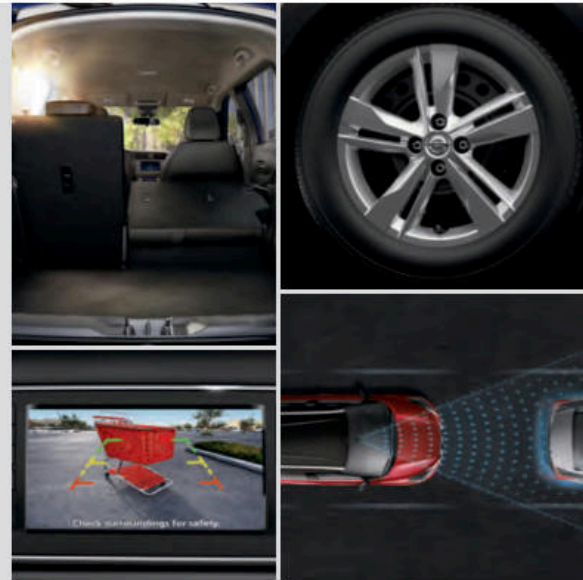

CHOOSE YOUR INTERIOR

Nissan Kicks® SR shown in Charcoal Prima-TEX™ with optional equipment.

Charcoal Cloth
S | SV

Charcoal Cloth
SR

Charcoal Prima-TEX™
SR

CHOOSE YOUR TRIM LEVEL

S

- 1.6-L DOHC 16-valve 4-cylinder engine
- Xtronic CVT® (Continuously Variable Transmission)
- Hill start assist
- Anti-lock Braking System (ABS) with Brake Assist¹⁵
- Electronic Brake force Distribution (EBD)
- 16" Steel wheels with wheel covers
- Automatic Emergency Braking with Pedestrian Detection⁵
- Rear Automatic Braking⁴
- Lane Departure Warning⁷
- High Beam Assist
- Blind Spot Warning⁶
- Rear Cross Traffic Alert⁵
- Rear Sonar System¹⁶
- Remote keyless entry with Push Button Start
- Power windows and door locks
- Intelligent Auto Headlights
- Tilt/telescoping steering wheel
- Driver's seat armrest
- 60/40 Split fold-down rear seats
- 7" Touch-screen display
- RearView Monitor¹⁷
- Siri® Eyes Free⁸
- Bluetooth® Hands-free Phone System⁸
- Illuminated steering wheel-mounted audio and Bluetooth® controls⁸
- AM/FM audio system with six speakers
- USB connection ports for compatible devices¹⁸
- Vehicle Dynamic Control (VDC)¹⁹ with Traction Control System (TCS)

SR

INCLUDES SV EQUIPMENT PLUS

- LED headlights with LED signature accents
- Fog lights
- Rear roof spoiler
- Dark chrome grille
- Front and rear bumpers with body-color inserts
- Prima-Tex™-appointed dash with contrast stitching
- Silver-painted exterior door trim
- Black-painted heated outside mirrors with LED turn signal indicators
- Intelligent Around View® Monitor²³
- Leather-wrapped steering wheel
- Leather-wrapped shift knob
- Sport seat fabric with color accents and stitching
- Integrated Dynamics-control Module