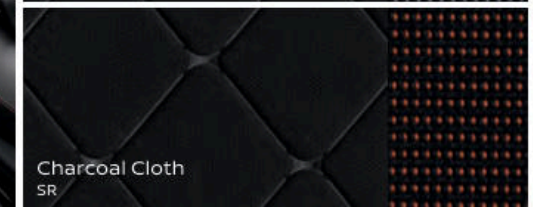

Charcoal Cloth
S | SV