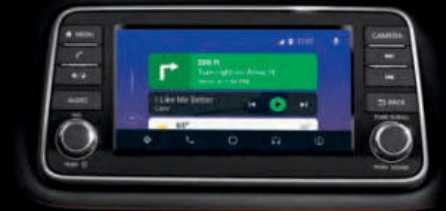

NISSAN SAFETY SHIELD® 360

Nissan Intelligent Mobility is changing how you move forever with technology that makes you feel more connected, confident, and excited.

As part of Nissan Intelligent Mobility, Safety Shield 360 includes features that help you see more, sense more, and can give you an assist when you need it. The following features are standard on 2020 Nissan Kicks.¹

Automatic Emergency Braking with Pedestrian Detection³

Rear Automatic Braking⁴

Rear Cross Traffic Alert⁵

Blind Spot Warning⁶

Lane Departure Warning⁷

High Beam Assist

NETWORK LIKE A BOSS

APPLE CARPLAY®
People to see? Places to be? Just ask Siri.® Equipped with Siri®, Apple CarPlay® (shown on the left) brings on board to your Kicks your contacts, favorite audio apps, Apple Maps, and more. You can even use your steering wheel controls to adjust volume and toggle through screens. Simply plug in your compatible iPhone® and go.^{2, 8}

TURN UP YOUR ANTHEM

Expect your own personal concert on every drive with available Bose® UltraNearfield™ speakers built right into the driver's headrest.²

DIAL IN YOUR DATA

An innovative, available 7" Advanced Drive-Assist® Display can be customized to show everything from rpm to playlists to fuel economy history. Something you'll enjoy keeping track of when getting impressive MPG on the highway.^{2, 11, 12, 13}