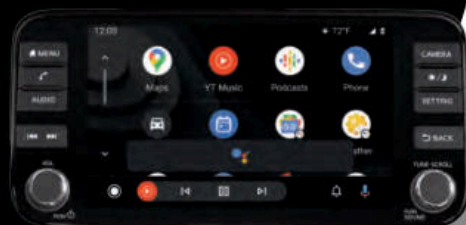

ANDROID AUTO™ With Android Auto, you can keep your eyes on the road and hands on the wheel while using your voice to help you with your day. Ask Google to play your favorite song, navigate home, or respond to a text hands-free. Just say, "Hey Google" or long-press the voice control button on your steering wheel.^{3, 4, 5}