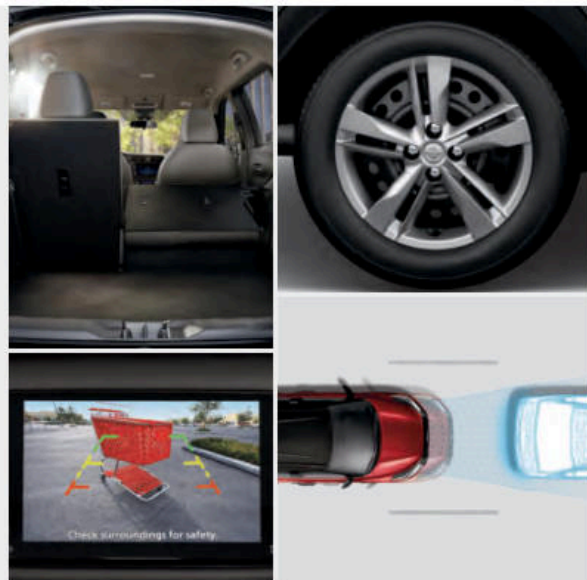

CHOOSE YOUR INTERIOR

Nissan Kicks® SR shown in Charcoal Prima-Tex™ with optional equipment.

Charcoal Cloth
S|SV

Charcoal Sport Cloth
SR

Charcoal Prima-Tex™
SR

CHOOSE YOUR TRIM LEVEL

S

- 1.6-L DOHC 16-valve 4-cylinder engine
- Xtronic CVT® (Continuously Variable Transmission)
- Hill start assist
- Anti-lock Braking System (ABS) with Brake Assist¹⁶
- Electronic Brake force Distribution (EBD)
- 16" Steel wheels with wheel covers
- Forward Collision Warning¹⁷
- Automatic Emergency Braking with Pedestrian Detection⁷
- Rear Automatic Braking⁸
- Lane Departure Warning¹¹
- High Beam Assist
- Blind Spot Warning¹⁰
- Rear Cross Traffic Alert⁹
- Rear Sonar System¹⁸
- Remote keyless entry with Push Button Start
- Power windows and door locks
- Halogen headlights
- Automatic on/off headlights
- Tilt/telescoping steering wheel
- Driver's seat armrest
- 60/40-split fold-down rear seats
- 7" touch-screen display
- Apple CarPlay® integration⁵
- Android Auto™³
- Three USB Ports²
- RearView Monitor¹⁹
- Siri® Eyes Free³
- Bluetooth® Hands-free Phone System³
- Illuminated steering wheel-mounted audio and Bluetooth® controls³
- AM/FM audio system with six speakers
- Auxiliary audio input jack²
- Vehicle Dynamic Control (VDC)²⁰ with Traction Control System (TCS)

SR INCLUDES SV EQUIPMENT PLUS

- LED headlights with LED signature accents
- LED Daytime Running Lights
- Follow Me Home Headlights
- LED fog lights
- Rear roof spoiler²⁷
- Black roof rails²⁸
- Dark chrome grille
- Prima-Tex™-appointed dash with contrast stitching
- Silver-painted exterior door trim
- Black-painted heated outside mirrors with LED turn signal indicators
- Intelligent Around View® Monitor¹²
- Leather-wrapped steering wheel
- Leather-wrapped shift knob
- Sport cloth seat trim with orange accent stitching
- Integrated Dynamics-control Module