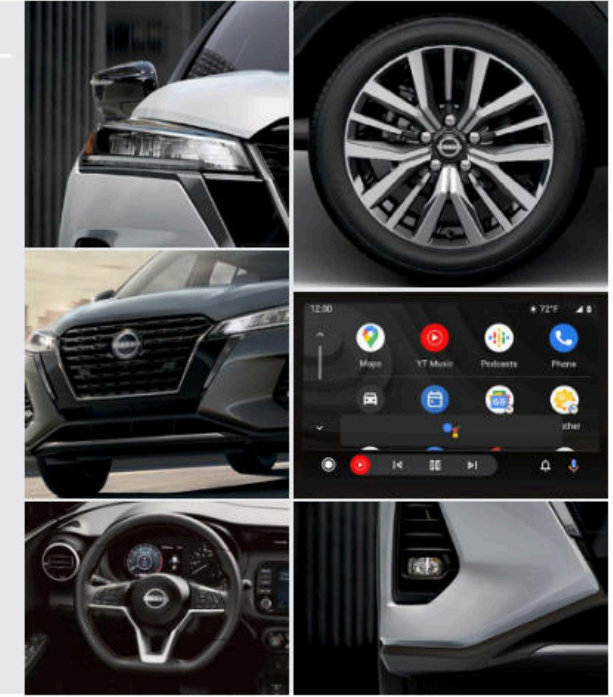

CHOOSE YOUR TRIM LEVEL

S

- 1.6-L DOHC 16-valve 4-cylinder engine
- Xtronic CVT® (Continuously Variable Transmission)
- Hill start assist
- Anti-lock Braking System (ABS) with Brake Assist¹⁶
- Electronic Brake force Distribution (EBD)
- 16" Steel wheels with wheel covers
- Automatic Emergency Braking with Pedestrian Detection⁸
- Rear Automatic Braking⁹
- Lane Departure Warning¹²
- High Beam Assist
- Blind Spot Warning¹¹
- Rear Cross Traffic Alert¹⁰
- Rear Sonar System¹⁷
- Remote Keyless Entry with push button ignition
- Power windows and door locks
- Halogen headlights
- Automatic on/off headlights
- Tilt/telescoping steering wheel
- Driver's seat armrest
- 60/40-split fold-down rear seats
- 7" touch-screen display
- Apple CarPlay® integration³
- Android Auto™ compatibility³
- Three USB-A ports¹
- RearView Monitor¹⁸
- Siri® Eyes Free³
- Bluetooth® Hands-free Phone System³
- Illuminated steering wheel-mounted audio and Bluetooth® controls³
- AM/FM audio system with six speakers
- Auxiliary audio input jack¹
- Vehicle Dynamic Control (VDC)¹⁹ with Traction Control System (TCS)

SR INCLUDES SV EQUIPMENT PLUS

- LED headlights with LED signature accents
- LED Daytime Running Lights
- Follow Me Home headlights
- LED fog lights
- Rear roof spoiler²⁵
- Black roof rails²⁶
- Dark Chrome grille
- Prima-Tex®-appointed dash with contrast stitching
- Silver-painted exterior door trim
- Black-painted heated outside mirrors with LED turn signal indicators
- Intelligent Around View® Monitor¹³
- Leather-wrapped steering wheel
- Sport Cloth seat trim with orange accent stitching
- Integrated Dynamics-control Module