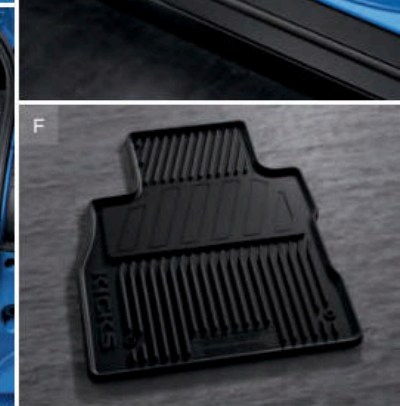

GENUINE NISSAN ACCESSORIES

Turn brand-new into all you

Every Genuine Nissan Accessory is custom-fit, custom-designed and durability-tested. Each one is backed by Nissan's 3-year/36,000-mile (whichever occurs first) limited warranty (if installed by dealer at the time of new vehicle purchase) and can be financed when installed by dealer at time of new vehicle purchase.²⁸ Affiliated Yakima® accessories are not warranted by Nissan. Refer to product manufacturer for warranty details. Nissan limited warranty does not cover damages or failures to the vehicle caused by improper installation or alterations of any Nissan approved accessory or component. Contact your dealer for details.²⁹

For more information and to shop online for Kicks® Genuine Nissan Accessories, go to bit.ly/23Kicks-Accys

Nissan Kicks® SR shown in Two-tone Electric Blue Metallic/Super Black with 17" Black Aluminum-alloy Wheels, Roof Rail Crossbars,^{25, 30} Side-window Deflectors (4-piece set), Exterior Ground Lighting, Splash Guards (4-piece set), Rear Roof Spoiler,²⁶ and Exhaust Finisher.

CHOOSE YOUR ACCESSORIES