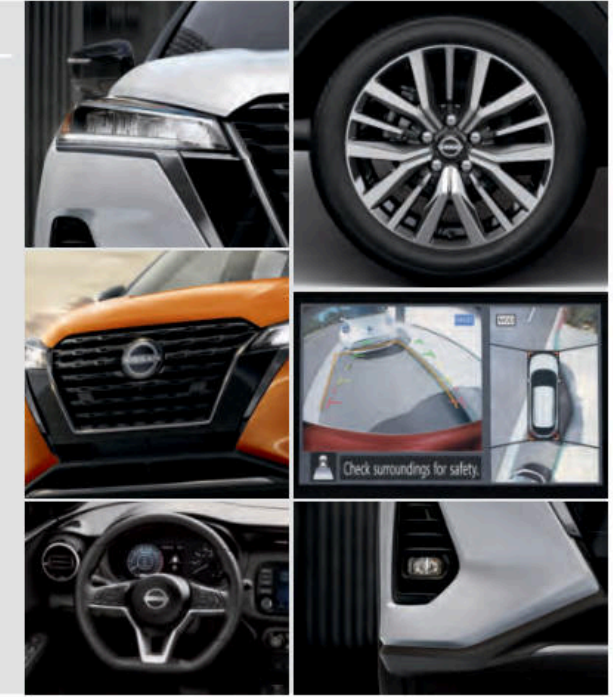

CHOOSE YOUR TRIM LEVEL

S

- 1.6-liter DOHC 16-valve 4-cylinder engine
- Xtronic CVT® (Continuously Variable Transmission)
- Hill start assist
- Anti-lock Braking System (ABS) with Brake Assist¹⁶
- Electronic Brake force Distribution (EBD)
- 16" Steel wheels with wheel covers
- Automatic Emergency Braking with Pedestrian Detection⁸
- Rear Automatic Braking⁹
- Lane Departure Warning¹²
- High Beam Assist
- Blind Spot Warning¹¹
- Rear Cross Traffic Alert¹⁰
- Rear Sonar System¹⁷
- Remote Keyless Entry with push button ignition
- Power windows and door locks
- Halogen headlights
- Automatic on/off headlights
- Tilt/telescoping steering wheel
- Driver's seat armrest
- 60/40-split fold-down rear seats
- 7" touch-screen display
- Apple CarPlay® integration³
- Android Auto™ compatibility³
- Three USB-A ports¹
- RearView Monitor¹⁸
- Siri® Eyes Free³
- Bluetooth® Hands-free Phone System³
- Illuminated steering wheel-mounted audio and Bluetooth® controls³
- AM/FM audio system with six speakers
- Auxiliary audio input jack¹
- Vehicle Dynamic Control (VDC)¹⁹ with Traction Control System (TCS)

SR INCLUDES SV EQUIPMENT PLUS

- LED headlights with LED signature accents
- LED Daytime Running Lights
- Follow Me Home headlights
- LED fog lights
- Rear roof spoiler²⁶
- Black roof rails²⁵
- Dark Chrome grille
- Automatic Temperature Control
- Remote Engine Start System²⁴ with Intelligent Climate Control
- Prima-Tex®-appointed dash with contrast stitching
- Silver-painted exterior door trim
- Black-painted heated outside mirrors with LED turn signal indicators
- Intelligent Around View® Monitor¹³
- Leather-wrapped steering wheel
- Sport cloth seat trim with orange accent stitching

AVAILABLE PACKAGE

- Premium Package
- Technology Package