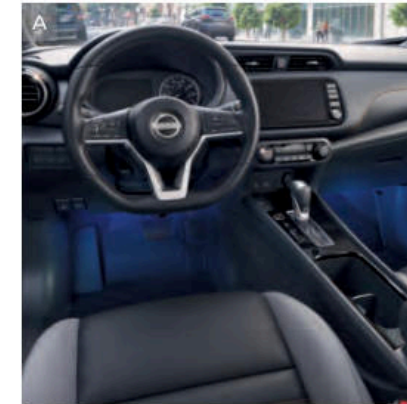

GENUINE NISSAN ACCESSORIES

Turn brand-new into all you

Every Genuine Nissan Accessory is custom-fit, custom-designed and durability-tested. Each one is backed by Nissan's 3-year/36,000-mile (whichever occurs first) limited warranty (if installed by dealer at the time of new vehicle purchase) and can be financed when installed by dealer at time of new vehicle purchase.²⁸ Affiliated Yakima® accessories are not warranted by Nissan. Refer to product manufacturer for warranty details. Nissan limited warranty does not cover damages or failures to the vehicle caused by improper installation or alterations of any Nissan approved accessory or component. Contact your dealer for details.²⁹

For more information and to shop online for Kicks® Genuine Nissan Accessories, go to bit.ly/23Kicks-Accys

Nissan Kicks® SR shown in Two-tone Electric Blue Metallic/Super Black with 17" Black Aluminum-alloy Wheels, Roof Rail Crossbars,^{25, 30} Side-window Deflectors (4-piece set), Exterior Ground Lighting, Splash Guards (4-piece set), Rear Roof Spoiler,²⁶ and Exhaust Finisher.

CHOOSE YOUR ACCESSORIES