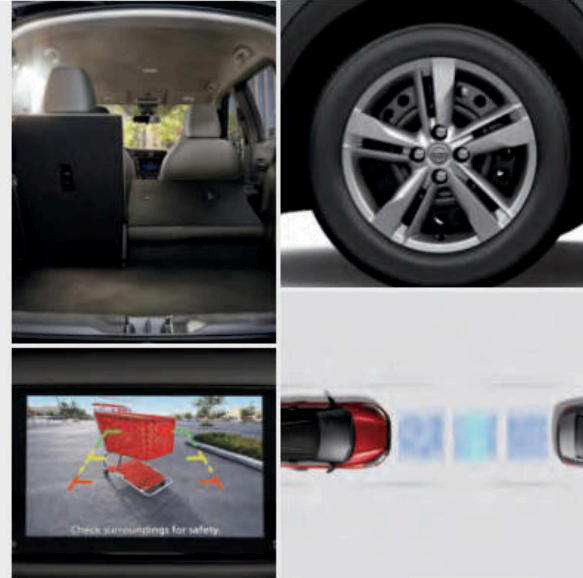

CHOOSE YOUR TRIM LEVEL

S

- 1.6-liter DOHC 16-valve 4-cylinder engine
- Xtronic CVT® (Continuously Variable Transmission)
- Hill start assist
- Anti-lock Braking System (ABS) with Brake Assist¹⁶
- Electronic Brake force Distribution (EBD)
- 16" Steel wheels with wheel covers
- Automatic Emergency Braking with Pedestrian Detection⁸
- Rear Automatic Braking⁹
- Lane Departure Warning¹²
- High Beam Assist
- Blind Spot Warning¹¹
- Rear Cross Traffic Alert¹⁰
- Rear Sonar System¹⁷
- Remote Keyless Entry with push button ignition
- Power windows and door locks
- Halogen headlights
- Automatic on/off headlights
- Tilt/telescoping steering wheel
- Driver's seat armrest
- 60/40-split fold-down rear seats
- 7" touch-screen display
- Apple CarPlay® integration³
- Android Auto™ compatibility³
- Three USB-A ports¹
- RearView Monitor¹⁸
- Siri® Eyes Free³
- Bluetooth® Hands-free Phone System³
- Illuminated steering wheel-mounted audio and Bluetooth® controls³
- AM/FM audio system with six speakers
- Auxiliary audio input jack¹
- Vehicle Dynamic Control (VDC)¹⁹ with Traction Control System (TCS)

SR INCLUDES SV EQUIPMENT PLUS

- LED headlights with LED signature accents
- LED Daytime Running Lights
- Follow Me Home headlights
- LED fog lights
- Rear roof spoiler²⁶
- Black roof rails²⁵
- Dark Chrome grille
- Automatic Temperature Control
- Remote Engine Start System²⁴ with Intelligent Climate Control
- Prima-Tex®-appointed dash with contrast stitching
- Silver-painted exterior door trim
- Black-painted heated outside mirrors with LED turn signal indicators
- Intelligent Around View® Monitor¹³
- Leather-wrapped steering wheel
- Sport cloth seat trim with orange accent stitching

AVAILABLE PACKAGE

- Premium Package
- Technology Package