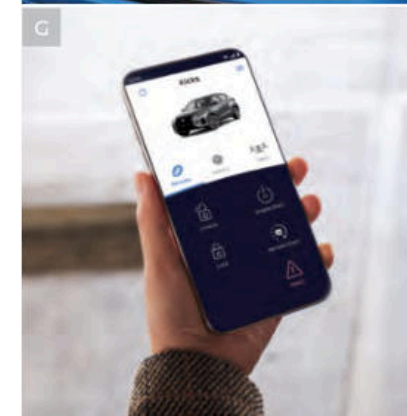

GENUINE NISSAN ACCESSORIES

Turn brand-new into all you

Every Genuine Nissan Accessory is custom-fit, custom-designed and durability-tested. Each one is backed by Nissan's 3-year/36,000-mile (whichever occurs first) limited warranty (if installed by dealer at the time of new vehicle purchase) and can be financed when installed by dealer at time of new vehicle purchase.²⁸ Affiliated Yakima® accessories are not warranted by Nissan. Refer to product manufacturer for warranty details. Nissan limited warranty does not cover damages or failures to the vehicle caused by improper installation or alterations of any Nissan approved accessory or component. Contact your dealer for details.²⁹

For more information and to shop online for Kicks® Genuine Nissan Accessories, go to bit.ly/23Kicks-Accys

Nissan Kicks® SR shown in Two-tone Electric Blue Metallic/Super Black with 17" Black Aluminum-alloy Wheels, Roof Rail Crossbars,^{25, 30} Side-window Deflectors (4-piece set), Exterior Ground Lighting, Splash Guards (4-piece set), Rear Roof Spoiler,²⁶ and Exhaust Finisher.

CHOOSE YOUR ACCESSORIES