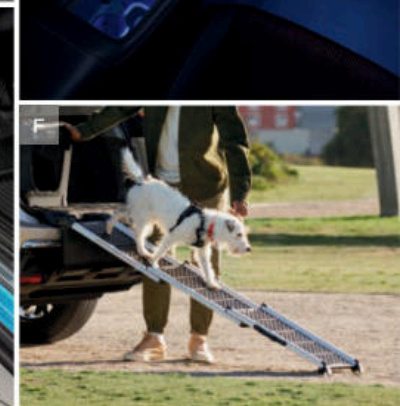

NISSAN KICKS® ACCESSORIES

Uniquely Kicks, uniquely you

Every Genuine Nissan Accessory is custom-fit, custom-designed, and durability-tested. Each one is backed by Nissan's 3-year/36,000-mile (whichever occurs first) limited warranty (if installed by the dealer at the time of new vehicle purchase) and can be financed when installed by the dealer at time of new vehicle purchase.¹⁶ Nissan-affiliated Yakima® accessories are not warranted by Nissan. Refer to product manufacturer for warranty details. Nissan limited warranty does not cover damages or failures to the vehicle caused by improper installation or alterations of any Nissan-affiliated accessory or component. Contact your dealer/retailer for details.¹⁷

For more information and to shop online for Kicks® Genuine Nissan Accessories, scan the code.

Nissan Kicks® SR shown in Arctic Ice Blue Metallic / Super Black Two-tone¹ with 19" Dark Gray Aluminum-Alloy Wheels, Black Roof Rail Crossbars,¹⁸ Affiliated: Yakima® OffGrid — Cargo Basket,^{13, 17} Black Rear Roof Spoiler,¹⁹ Side-Window Deflectors, Exterior Ground Lighting w/ Logo, Black Rear Bumper Protector, and Splash Guards (4-piece set).

CHOOSE YOUR ACCESSORIES

A. Panoramic Illuminated Headliner

Illuminate your lifestyle.

B. All-Season Floor Mats — High Wall Liners (4-piece set)

No rain, sleet, or snow will muck up your Kicks.

C. Illuminated Cargo Scuff Plates and Carpeted Cargo Area Protector (sold separately)

Being a cargo area isn't easy. Illuminate and help protect it against wear and tear.

D. Interior Accent Lighting

Light up late nights.

E. Illuminated Kick Plates and Interior Door Scuff Protection (sold separately)²⁰

Light up your entrance and protect your door sills and inner door panels from scuffs and scratches.