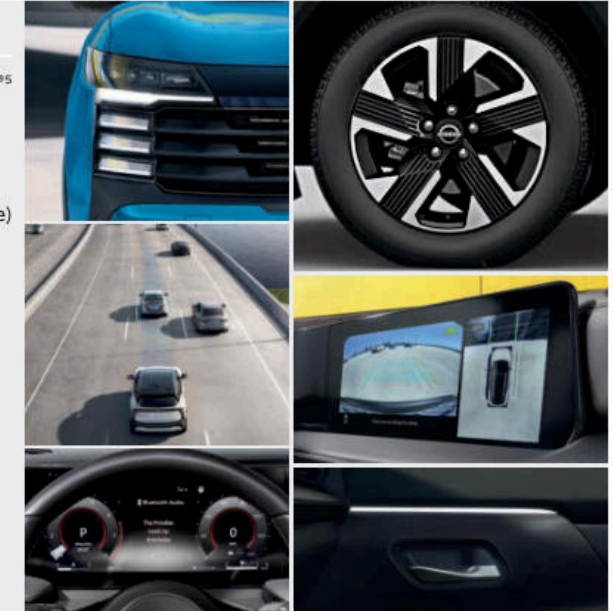

CHOOSE YOUR TRIM LEVEL

S

- Available Intelligent All-Wheel Drive (AWD) with Snow Mode³
- Hill start assist
- Electronic parking brake
- Automatic Brake Hold
- 16" Steel wheels with wheel covers
- Intelligent Cruise Control³
- Safety Shield® 360³
- Rear Sonar System³
- Intelligent Driver Alertness³
- LED headlights
- LED Daytime Running Lights
- Automatic on/off headlights
- Dark graphite grille
- Black textured bumpers and rocker panels
- Chrome exterior trim
- Remote keyless entry with push button ignition
- Interior LED lighting
- Power windows with one-touch auto-up/down feature
- Rear Door Alert¹¹
- Tilt/telescoping steering column
- Center armrest with storage
- 60/40-split fold-down rear seats
- 7" Advanced Drive-Assist® Display⁴
- NissanConnect® 12.3" infotainment system⁵
- Wireless Apple CarPlay® integration⁵
- Wireless Android Auto™ compatibility⁵
- SiriusXM® with 3-month subscription included⁵
- Siri® Eyes Free⁵
- Hands-free Text Messaging Assistant¹²
- Two USB-C ports⁷
- Bluetooth® Hands-free Phone System⁵
- AM/FM audio system with four speakers

AVAILABLE PACKAGE: NissanConnect® Services Package

SV INCLUDES S EQUIPMENT PLUS:

- 17" Steel wheels with wheel covers (FWD only)
- 17" Machine-finished aluminum-alloy wheels (AWD only)
- Automatic Temperature Control
- Wireless charger⁷
- Remote Engine Start System with Intelligent Climate Control⁹
- Nissan Intelligent Key® with Push Button Ignition and Approach unlock / walk away lock
- Silver roof rails¹³
- Black outside mirrors (roof color for two-tone)
- Body-color outside door handles
- Privacy glass
- Matte chrome interior door handles
- Adjustable rear cargo floor (FWD only)
- Front-passenger seatback pocket