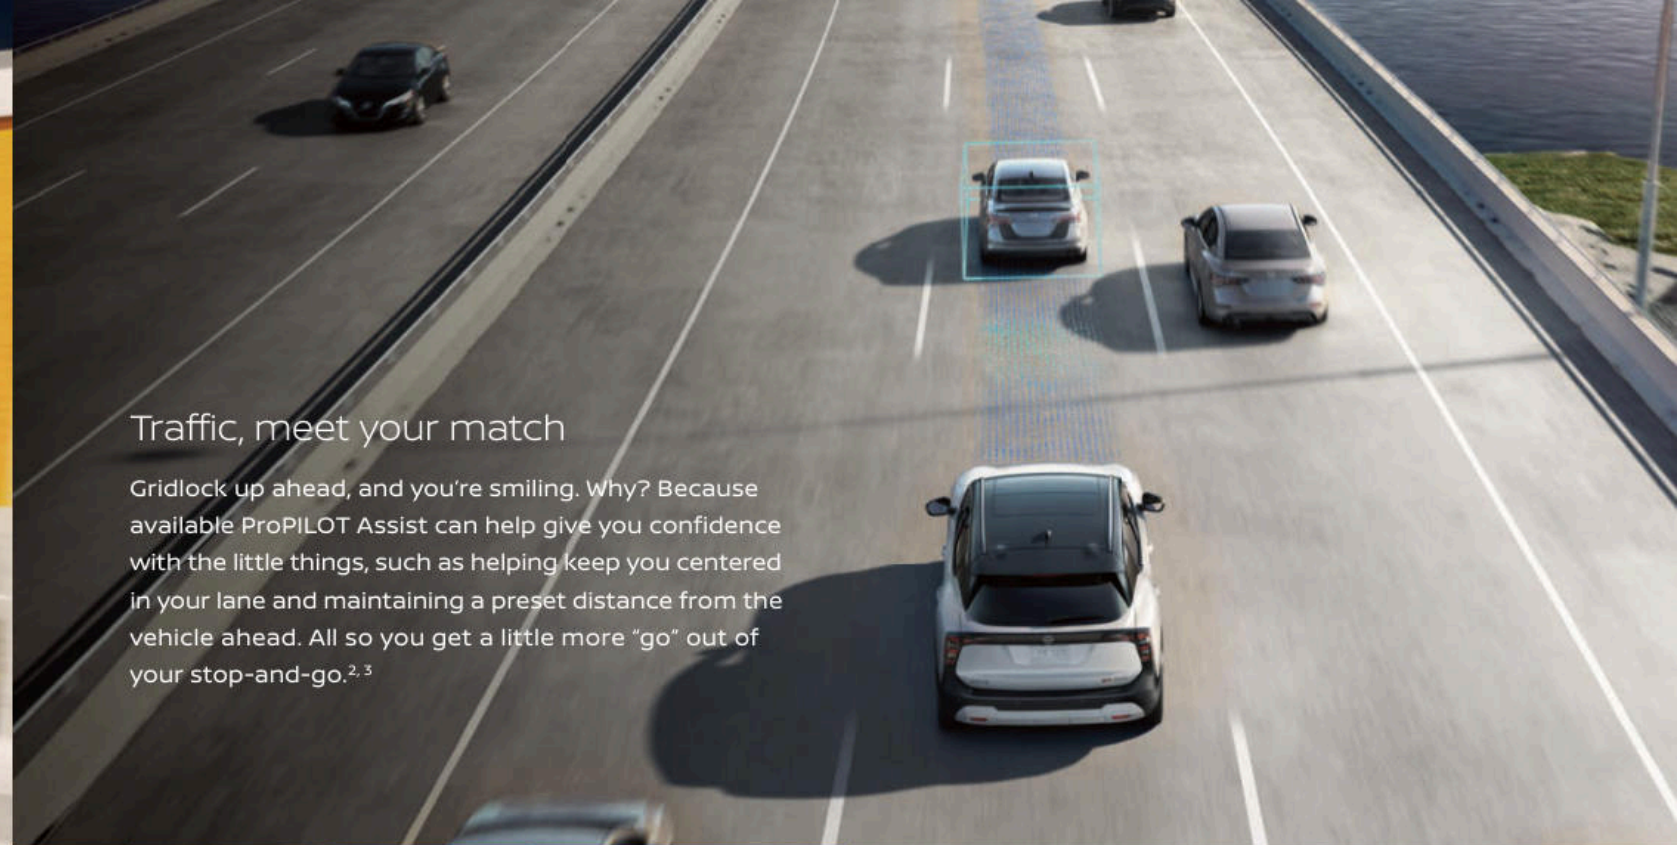

Traffic, meet your match

Gridlock up ahead, and you're smiling. Why? Because available ProPILOT Assist can help give you confidence with the little things, such as helping keep you centered in your lane and maintaining a preset distance from the vehicle ahead. All so you get a little more "go" out of your stop-and-go.^{2,3}