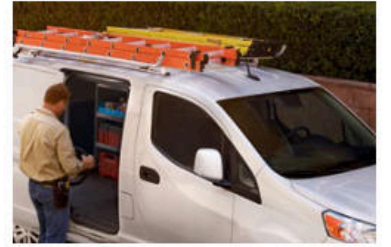

Integrated reinforced cargo-mounting points allow cargo racks, partitions and bins to be securely mounted.¹ Integrated exterior roof rack-mounting points help secure racks.¹

Six integrated exterior roof rack-mounting points¹

20 Integrated reinforced cargo-mounting points¹

Room for a 40" x 48" pallet¹

¹Cargo shown for display purposes only. Cargo and load capacity limited by weight and distribution. Always secure all cargo. Heavy loading of the vehicle with cargo, especially on the roof, will affect the handling and stability of the vehicle.