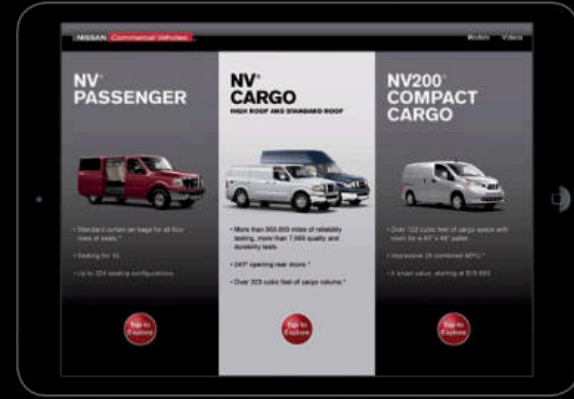

## DISCOVER EVEN MORE WITH THE NCV APP

Want to know more? The Nissan Commercial Vehicles App is your go-to resource for the entire NV® lineup, including NV® Cargo, NV® Passenger and NV200® Compact Cargo. Sections include an in-depth product presentation, video testimonials from actual NCV owners, full specifications and much more.

Download on the  
App Store

ANDROID APP ON  
Google play

Available on tablets and mobile

Swipe through virtual pages to learn about features.

Simple touch-points reveal additional information.

View exterior color and rotate angles.