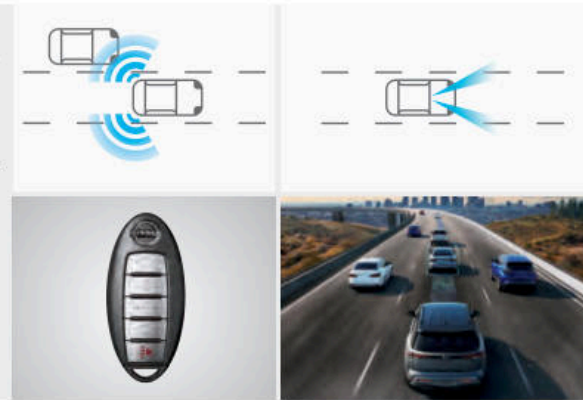

SV INCLUDES S EQUIPMENT PLUS:

ProPILOT Assist,¹⁰ Intelligent Lane Intervention,¹⁶ Intelligent Blind Spot Intervention,¹⁵ Heated outside mirrors, Black roof rails,²⁴ Remote Engine Start System²⁸ with Intelligent Climate Control, 10-way power adjustable driver's seat, including 2-way power lumbar, Heated front seats, Leather-wrapped steering wheel, NissanConnect® Services powered by SiriusXM® with trial access to 5-year Select and 6-month Premium packages,⁷ NissanConnect® with Wi-Fi Hotspot⁷

KEY AVAILABLE PACKAGE: SV Premium Package