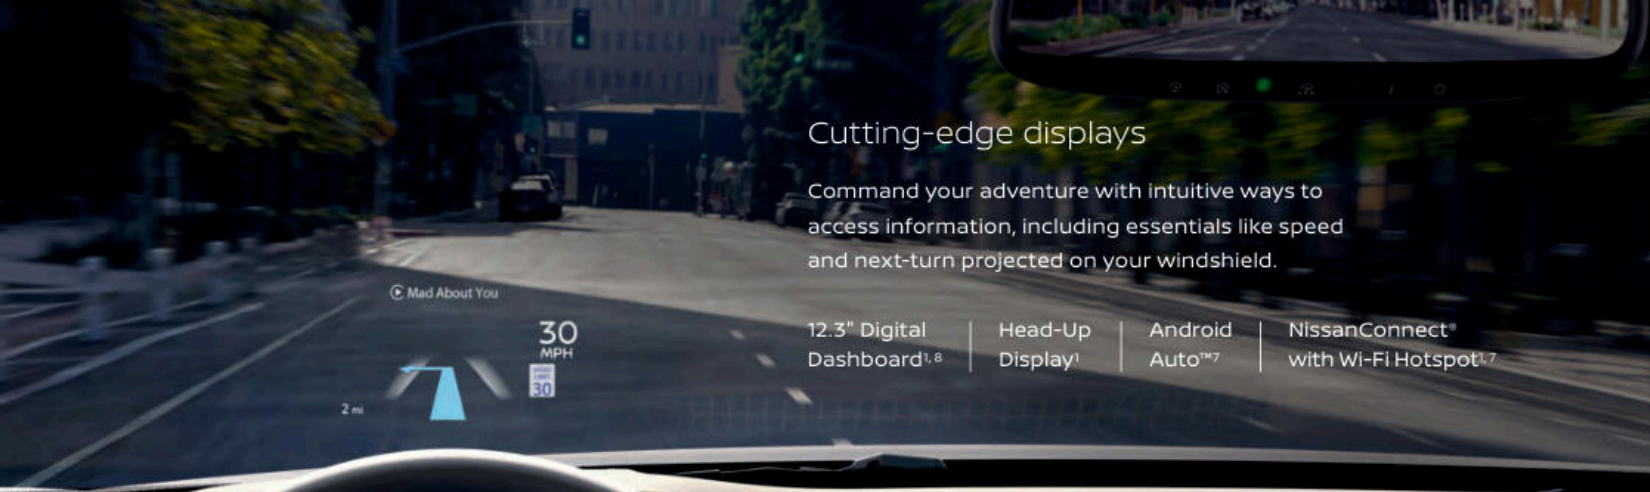

Bigger, bolder, soon to be dirtier

The all-new 2022 Pathfinder® looks to the future with a return to its roots. Venture far past the pavement with the new rugged Intelligent 4x4 System¹ and seven Drive and Terrain Modes.² Standard Nissan Safety Shield® 360 adds confidence wherever you go,³ while elevated interior appointments and cutting-edge tech means first-class comfort for your next adventure.

Three rows, endless gateways to adventure

The redesigned Pathfinder® interior was crafted to feel like sanctuary after a long day on the trails. With three rows, and the EZ FLEX® Seating System that lets the 2nd row tilt and slide even with a car seat attached,⁵ your only worry will be getting a word in.

Cutting-edge displays

Command your adventure with intuitive ways to access information, including essentials like speed and next-turn projected on your windshield.

- 12.3" Digital Dashboard^{1,8}
- Head-Up Display¹
- Android Auto™⁷
- NissanConnect® with Wi-Fi Hotspot^{1,7}

ProPILOT Assist with Navi-link

Available ProPILOT Assist can stop and go with traffic and can help keep you centered in your lane. The new available ProPILOT Assist with Navi-link also uses mapping to know the road ahead – curves, interchanges, junctions – and can automatically slow you down for a smoother ride. The new system can even adjust your set speed based on traffic signs.¹⁰