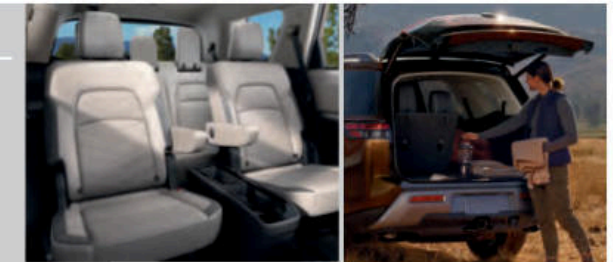

CHOOSE YOUR PACKAGE

PREMIUM PACKAGE | SV

Panoramic Moonroof, Power liftgate, Second-row fold-down captain's chairs with tip-up easy entry for third row, Second-row removable center console with cup holders, Tow hitch receiver with 7-pin wiring harness¹⁸