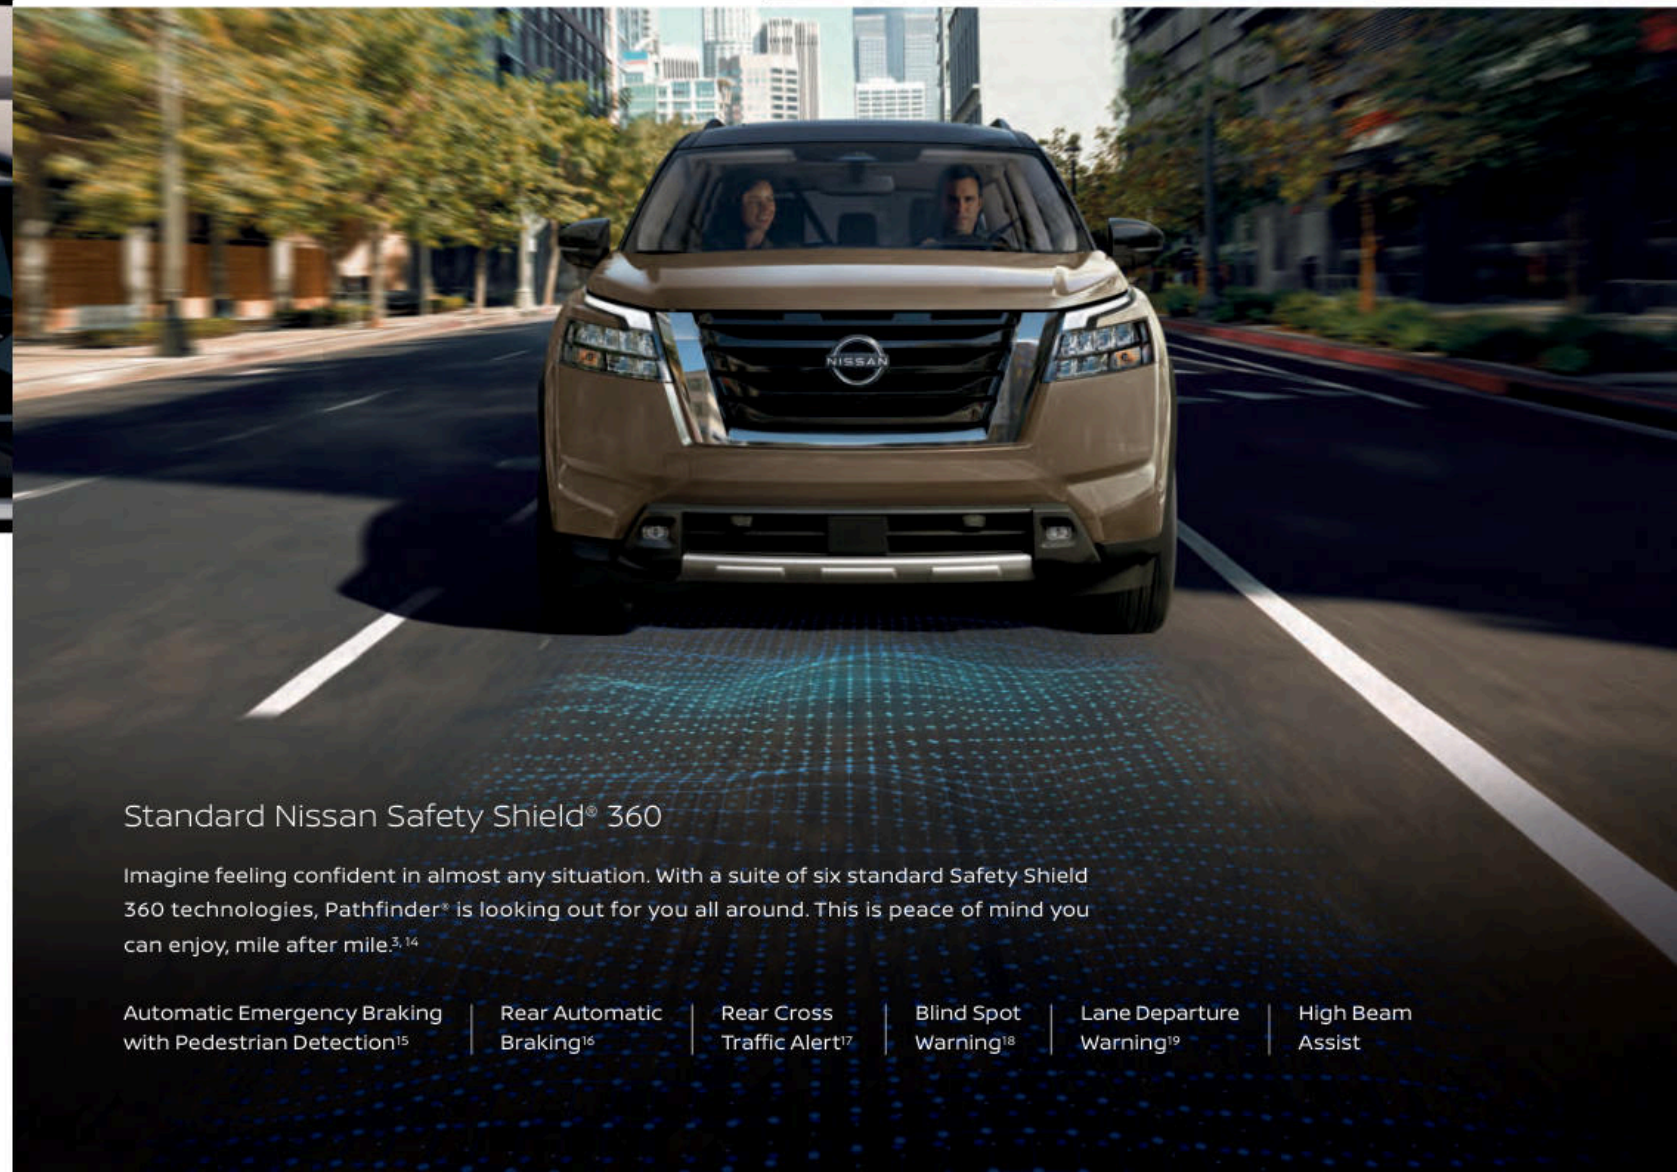

Standard Nissan Safety Shield® 360

Imagine feeling confident in almost any situation. With a suite of six standard Safety Shield 360 technologies, Pathfinder® is looking out for you all around. This is peace of mind you can enjoy, mile after mile.^{3, 14}

Automatic Emergency Braking with Pedestrian Detection¹⁵ | Rear Automatic Braking¹⁶ | Rear Cross Traffic Alert¹⁷ | Blind Spot Warning¹⁸ | Lane Departure Warning¹⁹ | High Beam Assist