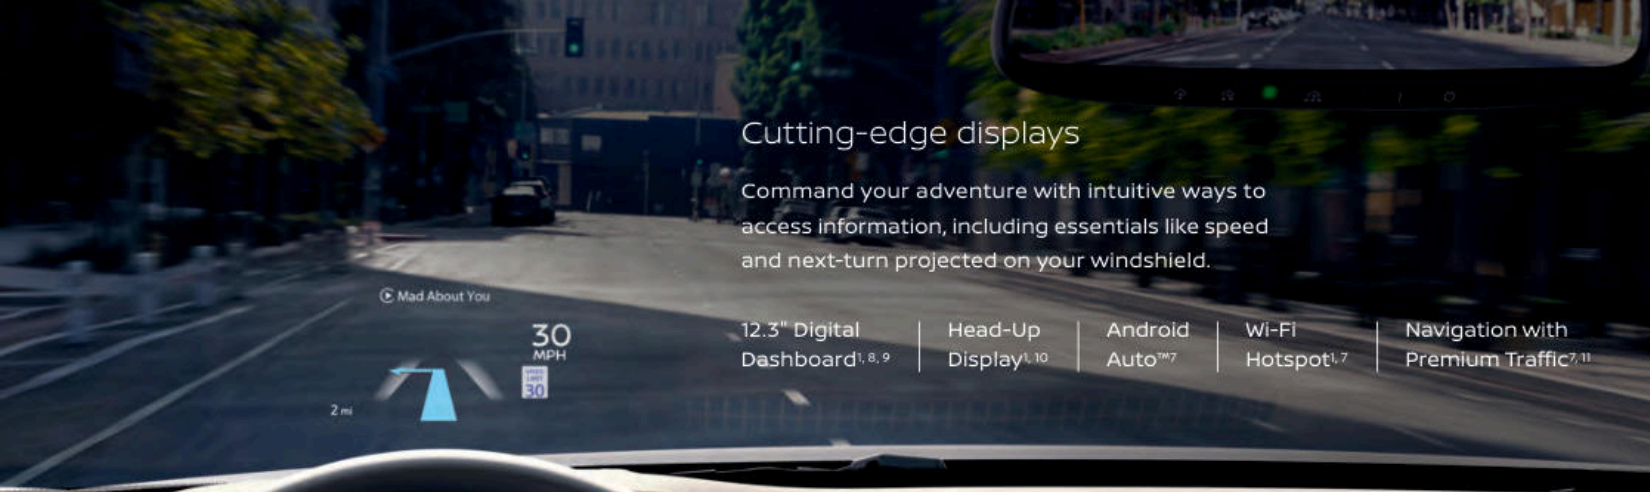

Three rows, endless gateways to adventure

The Pathfinder® interior was crafted to feel like a sanctuary after a long day on the trails. With three rows, and the EZ FLEX® Seating System that lets the 2nd row tilt and slide even with a car seat attached,⁵ your only worry will be getting a word in.

Cutting-edge displays

Command your adventure with intuitive ways to access information, including essentials like speed and next-turn projected on your windshield.

© Mad About You

30 MPH

2 mi

12.3" Digital Dashboard^{1, 8, 9} | Head-Up Display^{1, 10} | Android Auto™⁷ | Wi-Fi Hotspot^{1, 7} | Navigation with Premium Traffic^{7, 11}