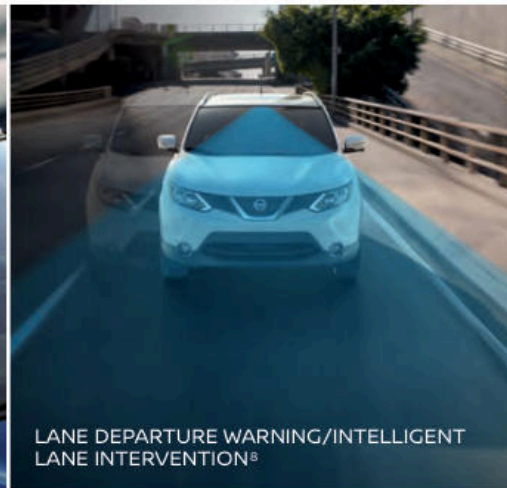

PREMIUM PACKAGE | SL

- Power Sliding Moonroof with one-touch open/close and tilt feature
- LED low- and high-beam headlights
- High Beam Assist

LANE DEPARTURE WARNING/INTELLIGENT LANE INTERVENTION⁸

AUTOMATIC EMERGENCY BRAKING WITH PEDESTRIAN DETECTION⁵