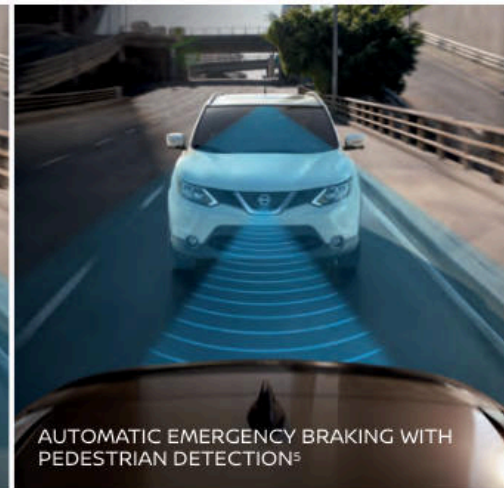

LANE DEPARTURE WARNING/INTELLIGENT LANE INTERVENTION⁸

AUTOMATIC EMERGENCY BRAKING WITH PEDESTRIAN DETECTION⁵