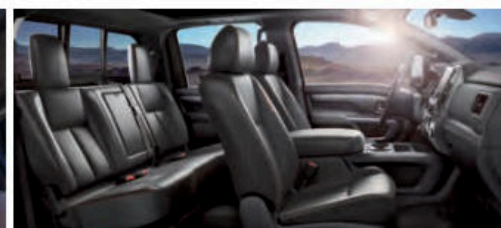

TITAN KC: Standard

PRO-4X MOONROOF PKG. | TITAN / TITAN XD
PRO-4X PREMIUM PKG. | TITAN XD

Climate-controlled front seats (heated and cooled), Dual Panel Panoramic Moonroof

XD Adds: Intelligent Around View® Monitor,²² TITAN Boxes,²⁶ two additional tie-down cleats