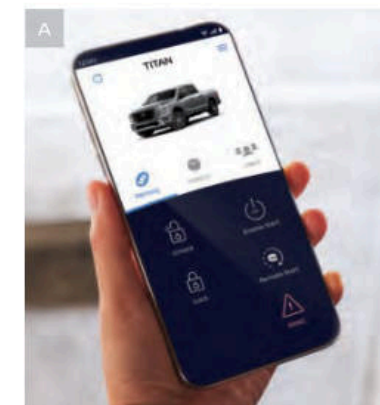

NISSAN TITAN® ACCESSORIES

A. Virtual Key⁵⁰

Use an app on your compatible smartphone or Apple Watch® to lock/unlock and start your TITAN. You can even share this access with up to 7 others.

B. Dual Camera Drive Recorder^{51, 52}

Catch what's happening outside and inside your TITAN.

C. Lockable Rear Underseat Cargo Organizer

Underseat storage that's out of sight.

D. Nissan Tailgate Audio by KICKER®

Feel the beat whether you're working or playing.

E. Bed Tent²⁶

It's your TITAN! It's your campsite! It's both!

F. 4" Drop Hitch Ball Mount, Class III²⁶

If you're getting hitched, do it right.

G. PRO-4X® Mud Flaps

Deflect mud from your TITAN like a pro.

H. Tablet Holder⁵¹

Put your tablet on full display and keep it there.

For more information and to shop online for TITAN® Genuine Nissan Accessories, go to bit.ly/23Titan-Accys

Nissan TITAN XD® Crew Cab SV 4x4 with Convenience and Utility Packages shown in Gun Metallic with 20" Black Alloy Wheels w/ Center Caps, Trailer Tow Mirror Kit (standard on SV),²⁴ TITAN Boxes (6.5' bed),²⁶ TITAN Mud Flaps, Rugged Step Boards, Tie-Down Cleats (standard on SV with Utility Package),²⁶ Bed Assist Grip, and Rear Bumper Step (standard on SV with Utility Package).