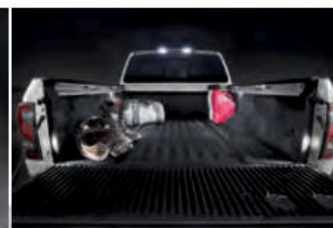

PRO-4X® UTILITY PKG. | TITAN

20" Silver-painted aluminum-alloy wheels (TITAN XD only), Front and Rear Sonar System,⁴¹ Integrated gooseneck hitch with 7-pin in-bed wiring harness (TITAN XD only),⁷ Dual Zone Automatic Temperature Control, Rear air conditioning vents, Nissan Intelligent Key® with Push Button Ignition, Auto-dimming rearview mirror, Front captain's chairs with 8-way power adjustable driver's seat and power lumbar, Center console with 120-volt and 12-volt outlets and smartphone holder,^{15, 27} Two rear illuminated USB-A ports, Heated front seats, Remote Engine Start System⁴⁶ with Intelligent Climate Control, Leather-wrapped steering wheel, Sun visors with illuminated vanity mirrors and extensions, Front overhead storage console, Interior mood lighting, NissanConnect® Services powered by SiriusXM,¹⁷ Wi-Fi Hotspot,¹⁷ Power sliding back window with defroster

TITAN KC: Standard