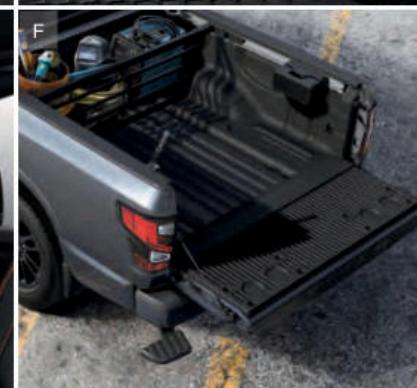

NISSAN TITAN® ACCESSORIES

Turn brand-new into all you

Every Genuine Nissan Accessory is custom-fit, custom-designed, and durability-tested. Each one is backed by Nissan's 5-year/100,000-mile (whichever occurs first) limited warranty (if installed by dealer at the time of new vehicle purchase) and can be financed when installed by dealer at time of new vehicle purchase.⁴⁷ Affiliated Yakima® accessories are not warranted by Nissan. Refer to product manufacturer for warranty details. Nissan Limited Warranty does not cover damages or failures to the vehicle caused by improper installation or alterations of any Nissan approved accessory or component. Contact your dealer/retailer for details.⁴⁸

For more information and to shop online for TITAN® Genuine Nissan Accessories, go to bit.ly/23Titan-Accys

Nissan TITAN® Crew Cab SV 4x4 with Convenience Package shown in Gun Metallic with 20" Black Alloy Wheels w/ Center Caps, Splash Guards, Tow Hooks Kit (standard on 4x4),²⁴ Hood Wind Deflector, Side-Window Deflectors, Trailer Tow Mirror Kit, Sport Bar,²⁴ NISMO® LED Off-Road Lights,^{38, 49} Loop Side Steps, and Rear Bumper Step.

CHOOSE YOUR ACCESSORIES

A. Wet Suit Blue Water Resistant Seat Covers
Protect your TITAN's plush factory seats, and then go enjoy your day in the dirt.

B. Marker Lamp Kit (fender marker lights not shown)
Add flair and style to your grille and front fenders.

C. "T" Logo Approach Light
Projects a glowing TITAN logo onto the ground.

D. TITAN Illuminated Kick Plates
Protect and illuminate your door sill in bold TITAN style.

E. Rear Seat Entertainment
Keep the crew entertained mile after mile.

F. Sliding Bed Divider²⁶
Make work and play an orderly affair.