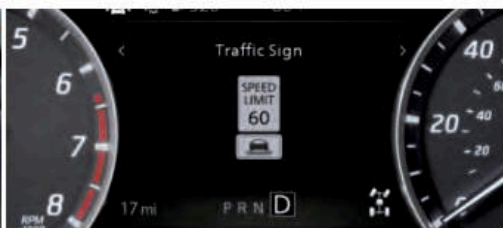

TITAN KC: Standard

PRO-4X MOONROOF PKG. | TITAN / TITAN XD
PRO-4X PREMIUM PKG. | TITAN XD

Climate-controlled front seats (heated and cooled), Dual Panel Panoramic Moonroof

XD Adds: Intelligent Around View® Monitor,²² TITAN Boxes,²⁶ two additional tie-down cleats