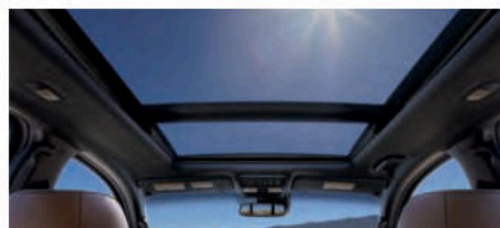

TITAN KC: Standard

PRO-4X MOONROOF PKG. | TITAN / TITAN XD
PRO-4X PREMIUM PKG. | TITAN XD

Climate-controlled front seats (heated and cooled), Dual Panel Panoramic Moonroof

XD Adds: Intelligent Around View® Monitor,²² TITAN Boxes,²⁶ two additional tie-down cleats