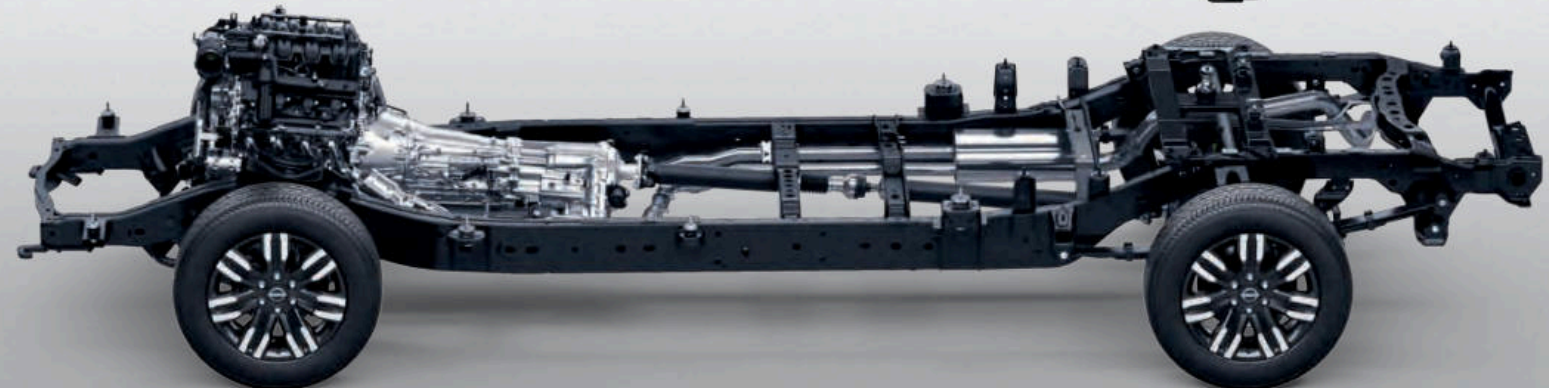

TITAN XD® Hard-core capability

Just imagine what you can do with TITAN XD. It all starts with a solid core, and TITAN XD lays the groundwork with a larger, full-length, fully boxed ladder frame, reinforced in key areas for incredible lateral rigidity. Add in a longer wheelbase and you'll get a foot more of bed length to work with than the TITAN Crew Cab. From there, we attach heavy-duty components that are built to last. It all adds up to strength, durability, and reliability you can count on for years to come.

NEED MORE?
UPGRADE TO TITAN XD

Up to 10,898 lbs.⁵
Maximum Towing

Up to 2,406 lbs.³⁵
Maximum Payload

14-inch
Commercial-grade
Disc Brakes

Crew Cab with 6.5' Bed

Up to 11,033 lbs.
Maximum Towing with
available gooseneck hitch⁷

Larger, Reinforced, Fully Boxed, Full-length Ladder Frame with Commercial-grade Components