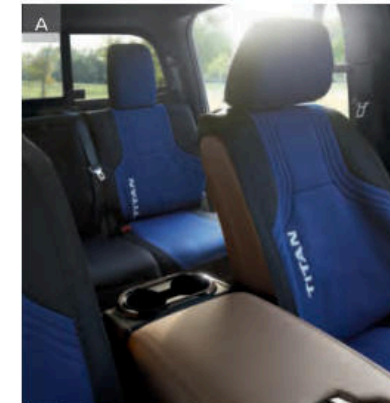

NISSAN TITAN® ACCESSORIES

Turn brand-new into all you

Every Genuine Nissan Accessory is custom-fit, custom-designed, and durability-tested. Each one is backed by Nissan's 5-year/100,000-mile (whichever occurs first) limited warranty (if installed by dealer at the time of new vehicle purchase) and can be financed when installed by dealer at time of new vehicle purchase.⁴⁷ Affiliated Yakima® accessories are not warranted by Nissan. Refer to product manufacturer for warranty details. Nissan Limited Warranty does not cover damages or failures to the vehicle caused by improper installation or alterations of any Nissan approved accessory or component. Contact your dealer/retailer for details.⁴⁸

For more information and to shop online for TITAN® Genuine Nissan Accessories, go to bit.ly/23Titan-Accys

Nissan TITAN® Crew Cab SV 4x4 with Convenience Package shown in Gun Metallic with 20" Black Alloy Wheels w/ Center Caps, Splash Guards, Tow Hooks Kit (standard on 4x4),²⁴ Hood Wind Deflector, Side-Window Deflectors, Trailer Tow Mirror Kit, Sport Bar,²⁴ NISMO® LED Off-Road Lights,^{38, 49} Loop Side Steps, and Rear Bumper Step.

CHOOSE YOUR ACCESSORIES

A. Wet Suit Blue Water Resistant Seat Covers
Protect your TITAN's plush factory seats, and then go enjoy your day in the dirt.

B. Marker Lamp Kit (fender marker lights not shown)
Add flair and style to your grille and front fenders.

C. "T" Logo Approach Light
Projects a glowing TITAN logo onto the ground.

D. TITAN Illuminated Kick Plates
Protect and illuminate your door sill in bold TITAN style.

E. Rear Seat Entertainment
Keep the crew entertained mile after mile.

F. Sliding Bed Divider²⁶
Make work and play an orderly affair.