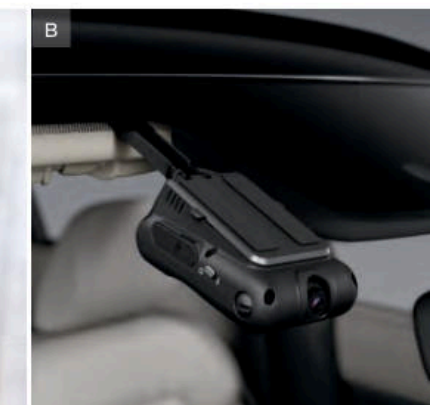

NISSAN TITAN® ACCESSORIES

A. Virtual Key⁵⁰

Use an app on your compatible smartphone or Apple Watch® to lock/unlock and start your TITAN. You can even share this access with up to 7 others.

B. Dual Camera Drive Recorder^{51, 52}

Catch what's happening outside and inside your TITAN.

C. Lockable Rear Underseat Cargo Organizer

Underseat storage that's out of sight.

D. Nissan Tailgate Audio by KICKER®

Feel the beat whether you're working or playing.

E. Bed Tent²⁶

It's your TITAN! It's your campsite! It's both!

F. 4" Drop Hitch Ball Mount, Class III²⁶

If you're getting hitched, do it right.

G. PRO-4X® Mud Flaps

Deflect mud from your TITAN like a pro.

H. Tablet Holder⁵¹

Put your tablet on full display and keep it there.

For more information and to shop online for TITAN® Genuine Nissan Accessories, go to bit.ly/23Titan-Accys

Nissan TITAN XD® Crew Cab SV 4x4 with Convenience and Utility Packages shown in Gun Metallic with 20" Black Alloy Wheels w/ Center Caps, Trailer Tow Mirror Kit (standard on SV),²⁴ TITAN Boxes (6.5' bed),²⁶ TITAN Mud Flaps, Rugged Step Boards, Tie-Down Cleats (standard on SV with Utility Package),²⁶ Bed Assist Grip, and Rear Bumper Step (standard on SV with Utility Package).