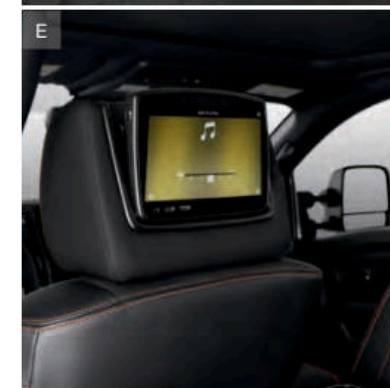

NISSAN TITAN® ACCESSORIES

Turn brand-new into all you

Every Genuine Nissan Accessory is custom-fit, custom-designed, and durability-tested. Each one is backed by Nissan's 5-year/100,000-mile (whichever occurs first) limited warranty (if installed by dealer at the time of new vehicle purchase) and can be financed when installed by dealer at time of new vehicle purchase.⁴⁷ Affiliated Yakima® accessories are not warranted by Nissan. Refer to product manufacturer for warranty details. Nissan Limited Warranty does not cover damages or failures to the vehicle caused by improper installation or alterations of any Nissan approved accessory or component. Contact your dealer/retailer for details.⁴⁸

For more information and to shop online for TITAN® Genuine Nissan Accessories, go to bit.ly/23Titan-Accys

Nissan TITAN® Crew Cab SV 4x4 with Convenience Package shown in Gun Metallic with 20" Black Alloy Wheels w/ Center Caps, Splash Guards, Tow Hooks Kit (standard on 4x4),²⁴ Hood Wind Deflector, Side-Window Deflectors, Trailer Tow Mirror Kit, Sport Bar,²⁴ NISMO® LED Off-Road Lights,^{38, 49} Loop Side Steps, and Rear Bumper Step.

CHOOSE YOUR ACCESSORIES

A. Wet Suit Blue Water Resistant Seat Covers
Protect your TITAN's plush factory seats, and then go enjoy your day in the dirt.

B. Marker Lamp Kit (fender marker lights not shown)
Add flair and style to your grille and front fenders.

C. "T" Logo Approach Light
Projects a glowing TITAN logo onto the ground.

D. TITAN Illuminated Kick Plates
Protect and illuminate your door sill in bold TITAN style.

E. Rear Seat Entertainment
Keep the crew entertained mile after mile.

F. Sliding Bed Divider²⁶
Make work and play an orderly affair.