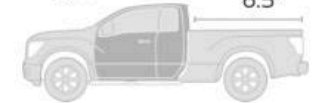

Available bed lengths

TITAN King Cab®

6.5'

TITAN Crew Cab