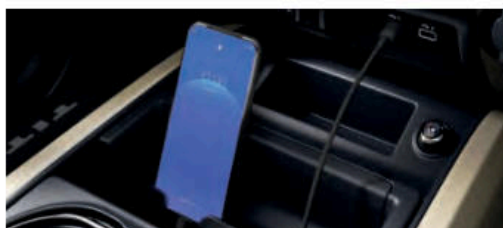

PRO-4X® UTILITY PKG. | TITAN

Utili-track® Channel System with two tie-down cleats,²⁶ LED under-rail bed and tailgate area lighting, Bed-mounted 120-volt AC power outlet,²⁷ Electronic tailgate lock, Front and Rear Sonar System,⁴¹ Fender® premium audio system with 12 speakers, Power sliding back window with defroster, Trailer brake controller,²⁴ Trailer light check,²⁴ Proximity Activation (LED signature headlights, cargo lights, LED bed-mounted lights), Rear bumper step assist