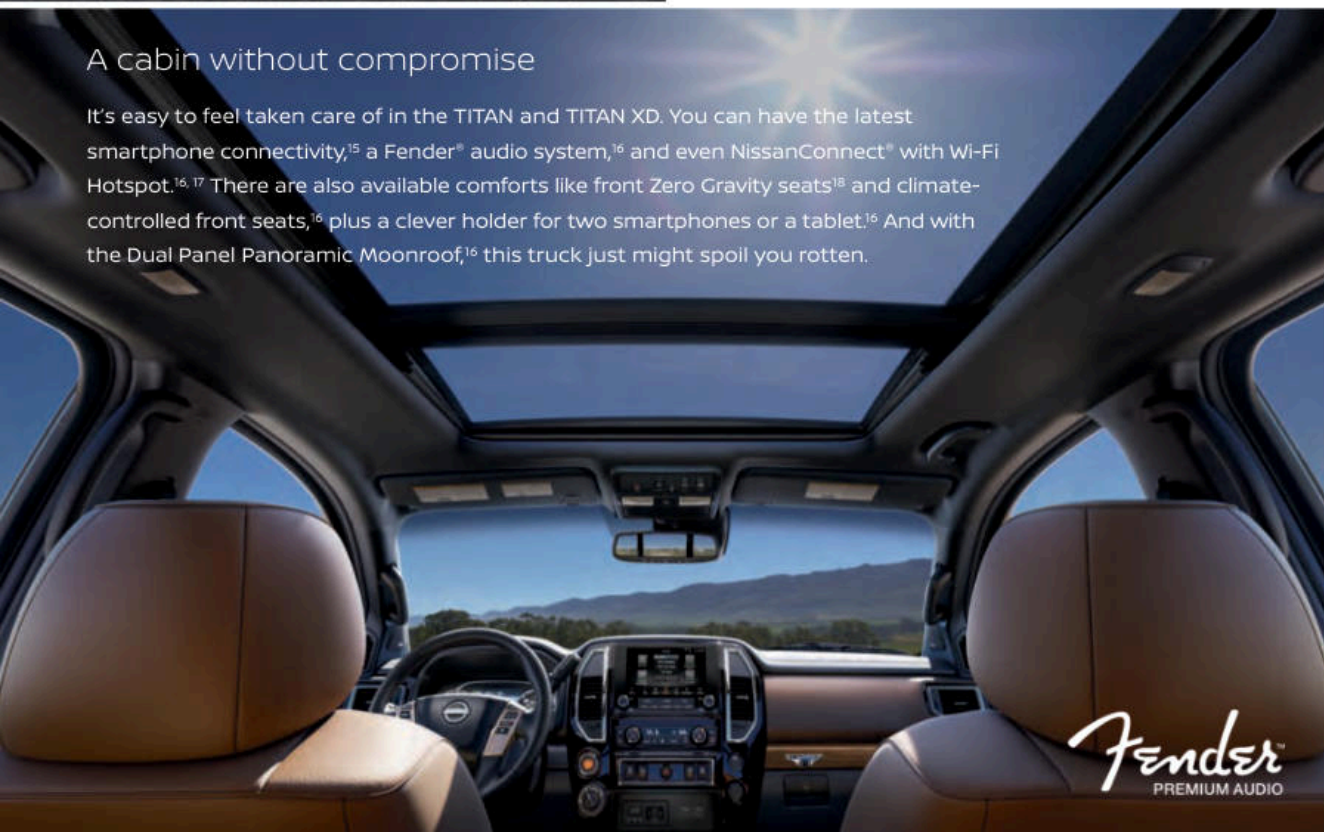

Intelligent Cruise Control^{16, 19}

Lane Departure Warning¹⁴

A cabin without compromise

It's easy to feel taken care of in the TITAN and TITAN XD. You can have the latest smartphone connectivity,¹⁵ a Fender® audio system,¹⁶ and even NissanConnect® with Wi-Fi Hotspot.^{16, 17} There are also available comforts like front Zero Gravity seats¹⁸ and climate-controlled front seats,¹⁶ plus a clever holder for two smartphones or a tablet.¹⁶ And with the Dual Panel Panoramic Moonroof,¹⁶ this truck just might spoil you rotten.