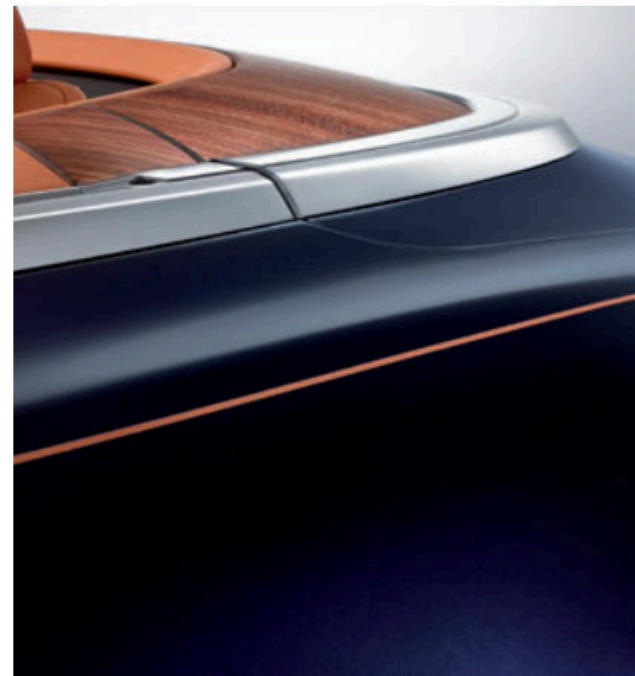

OPEN UP

TO NEW POSSIBILITIES

Experience the exhilaration of the open road. With one touch, Dawn's roof folds silently away – leaving you open to the elements for the most exhilarating drive. As the hood glides back, it reveals a striking deck, finished with handcrafted wood veneer that waterfalls forward to meet the driver. This adds to the energised, seductive feel while fusing effortlessly with Dawn's contemporary interior.

Dawn is an experience to be shared. A true four-seater, the indulgent cabin sets the scene for unforgettable adventures with friends. Even with the roof stowed away, the boot offers ample space for all that's needed for unexpected parties and last-minute escapes. This is a car perfectly designed for spontaneous moments.