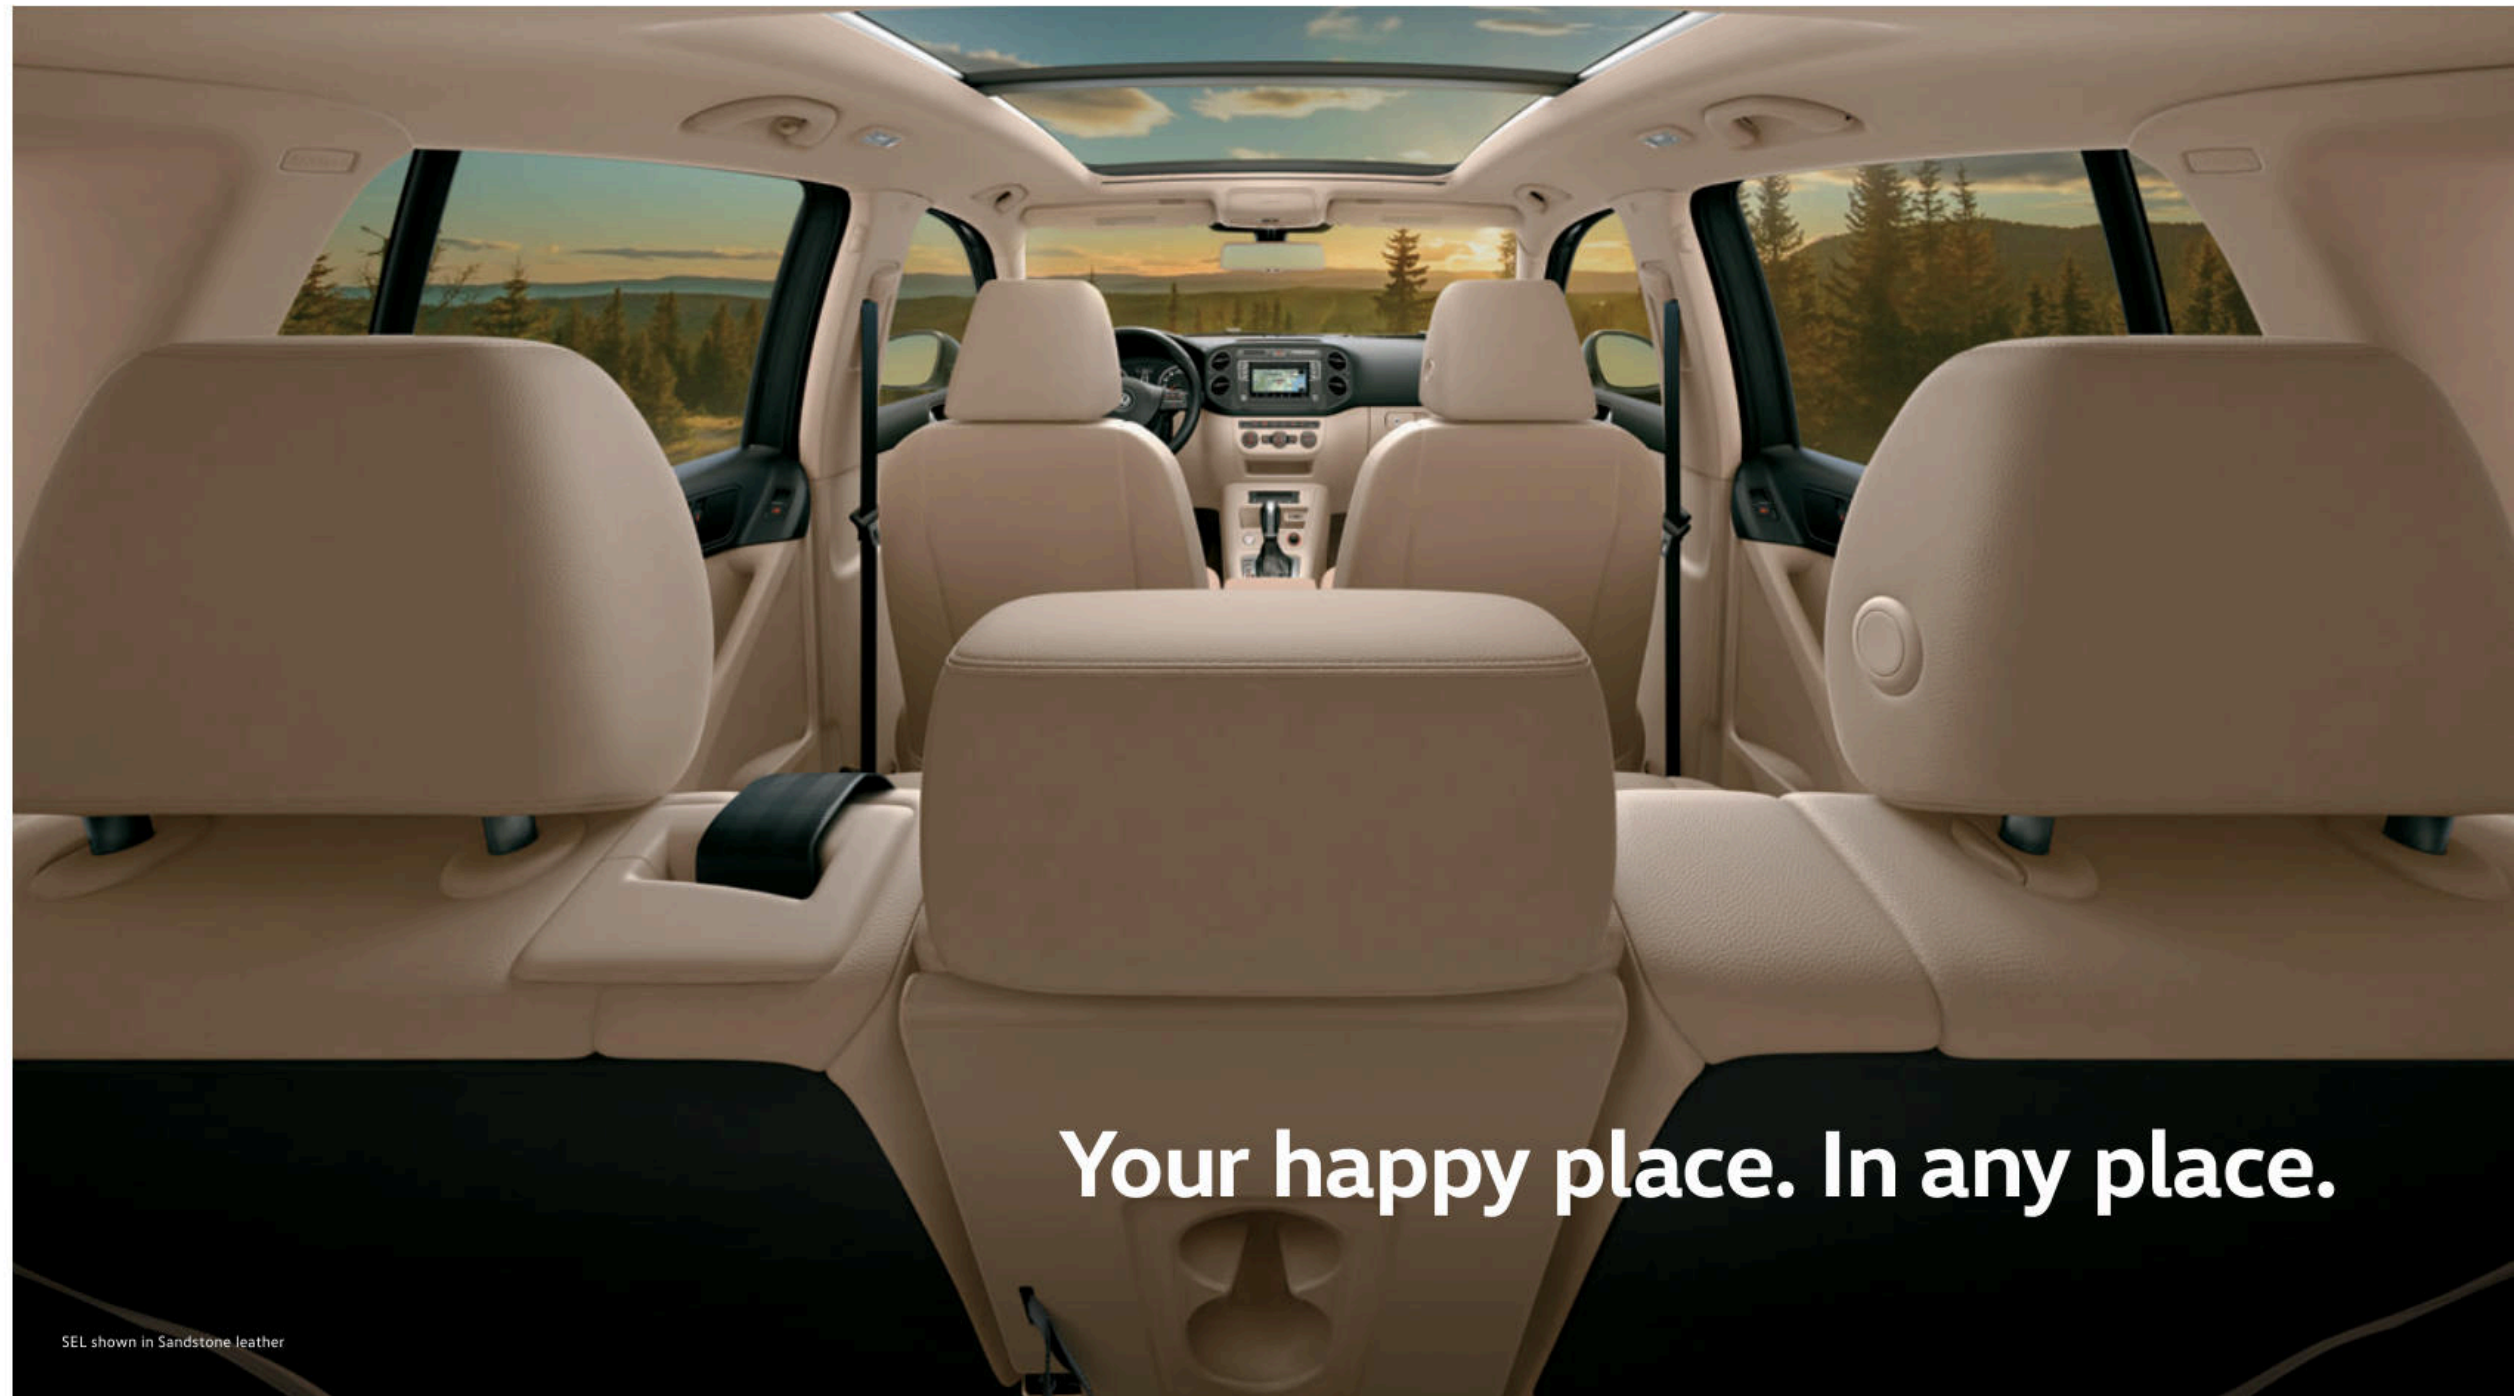

Your happy place. In any place.

SEL shown in Sandstone leather