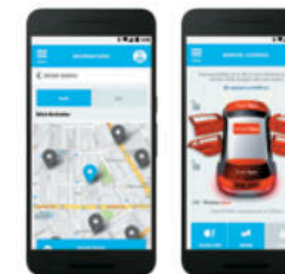

Touchscreen navigation system
 Fender Premium Audio System

vw.com/models/tiguan/section/technology

Volkswagen Car-Net®

Volkswagen Car-Net turns your car into a fountain of information, a source of support, and with the help of your compatible smartphone, the center of your own mobile universe.