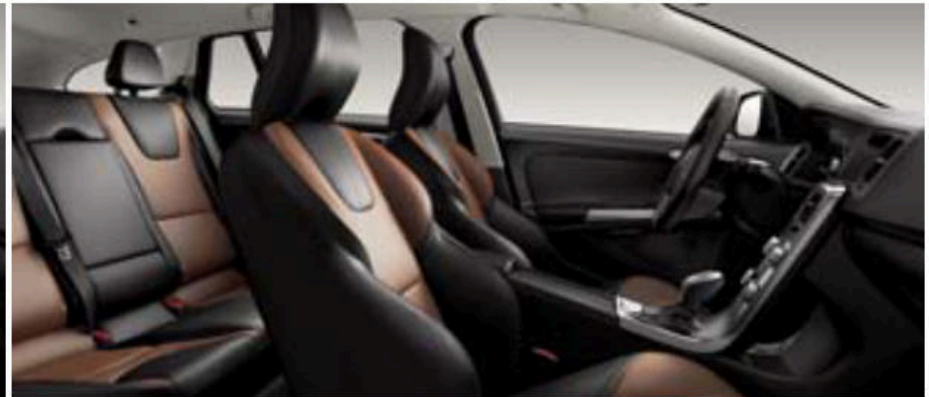

Sport seat leather, K30N
Offblack/Beechwood with Cross Country stitching in Anthracite black interior with Quartz headliner

MODEL YEAR 2016 | VOLVOCARS.US

Specifications, features, and equipment shown in this catalog are based upon the latest information available at the time of publication. Volvo Cars of North America, LLC reserves the right to make changes at any time, without notice, to colors, specifications, accessories, materials, and models. For additional information, please contact your authorized Volvo Cars retailer. © 2015 Volvo Cars of North America, LLC. Printed in USA on 100% recyclable paper. **MY16F**

FIND OUT MORE AT **VOLVOCARS.US**