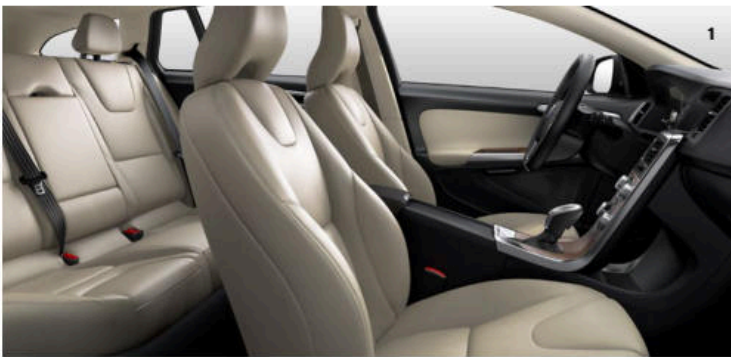

V60 UPHOLSTERIES Comfort Leather (Standard on Premier) 1. Softbeige in Anthracite black interior with Softbeige headliner, K70P 2. Offblack in Anthracite black interior with Quartz headliner, K70I **Sport Leather (Optional on Premier, Standard on Platinum)** 3. Offblack/Blonde with Cross Country stitching in Anthracite black interior with Quartz headliner, K30G 4. Offblack with Cross Country stitching in Anthracite black interior with Quartz headliner, K30L 5. Offblack/Beechwood with Cross Country stitching in Anthracite black interior with Quartz headliner, K30N **S60 UPHOLSTERY** 6. Offblack/Blonde in Anthracite black interior with Quartz headliner, 330G

MODEL YEAR 2017 | VOLVOCARS.US

Specifications, features, and equipment shown in this catalog are based upon the latest information available at the time of publication. Volvo Car USA, LLC reserves the right to make changes at any time, without notice, to colors, specifications, accessories, materials, and models. For additional information, please contact your authorized Volvo Cars retailer. © 2016 Volvo Car USA, LLC. Printed in USA. MY17